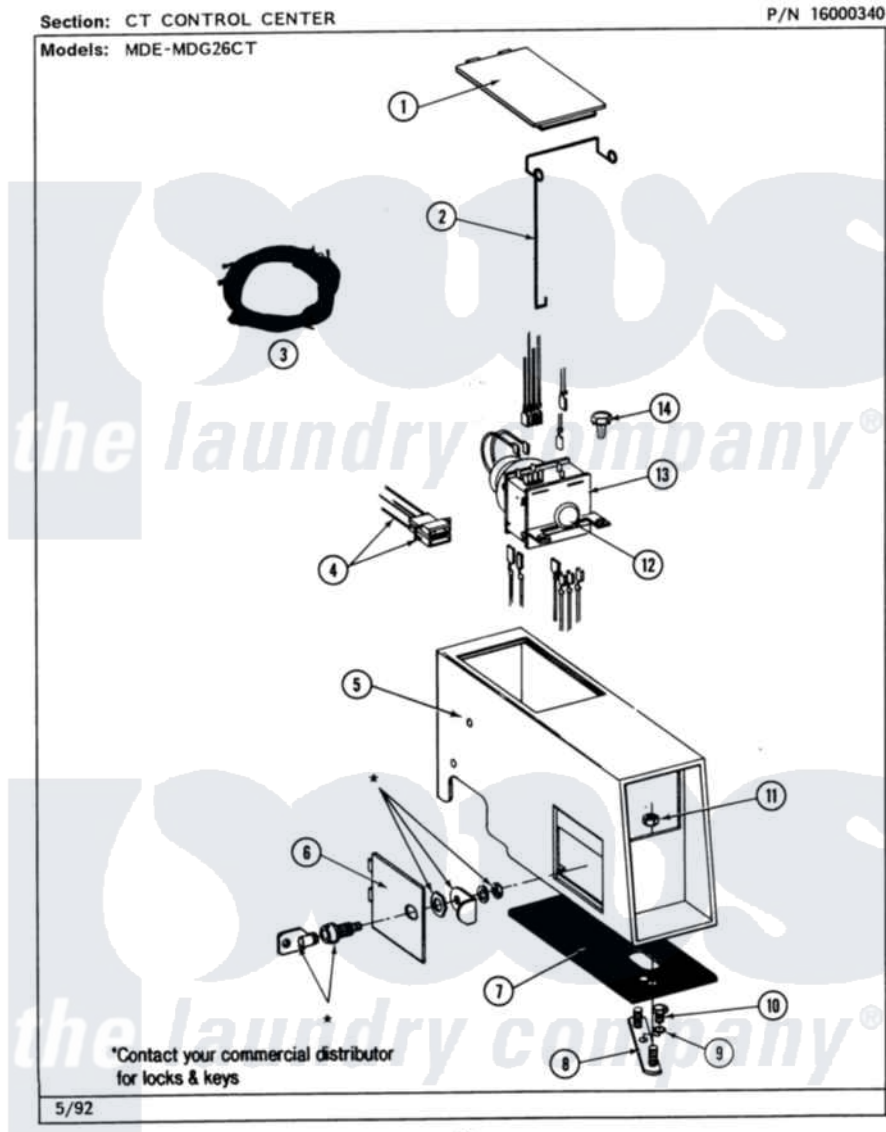

Maytag MDE26CTACL 04 - CT CONTROL CENTER

18

Maytag [Commercial Maytag MDE26CTACL Dryer Parts](#) Parts Diagram 04 - CT CONTROL CENTER
Click on the part number to view part

Item	Original Part Number	Replaced By	Status	Part Description
001	NLA		Not Available	ACCESS DOOR (WHT)
002	214878			Latch For Access Door
003	NLA		Not Available	WIRE HARNESS
004	NLA		Not Available	HARNESS, TICKET CONTROL
005	NLA		Not Available	OUTER CASE (WHT)
006	NLA		Not Available	ACCESS DOOR (WHT)
007	214660			Gasket, Control Center
008	NLA		Not Available	MTG. STRAP---NA
009	910309			Washer, Mounting Strap
010	211294	90767		Screw, 8A X 3/8 HeX Washer Head Tapping
011	Y052740	62739		Nut, Lock
012	213089			Knob For Timer
"	Y312300			Groov-Pin
013	305867		Not Available	(45 MINS. FOR 303799 & 307142)

"	305868	Not Available	No.303799 & 307141 (37 1/2 MINS)
"	307142		Timer With Knob And Pin
"	NLA	Not Available	TIMER MOTOR
014	212276	W10116760	Screw