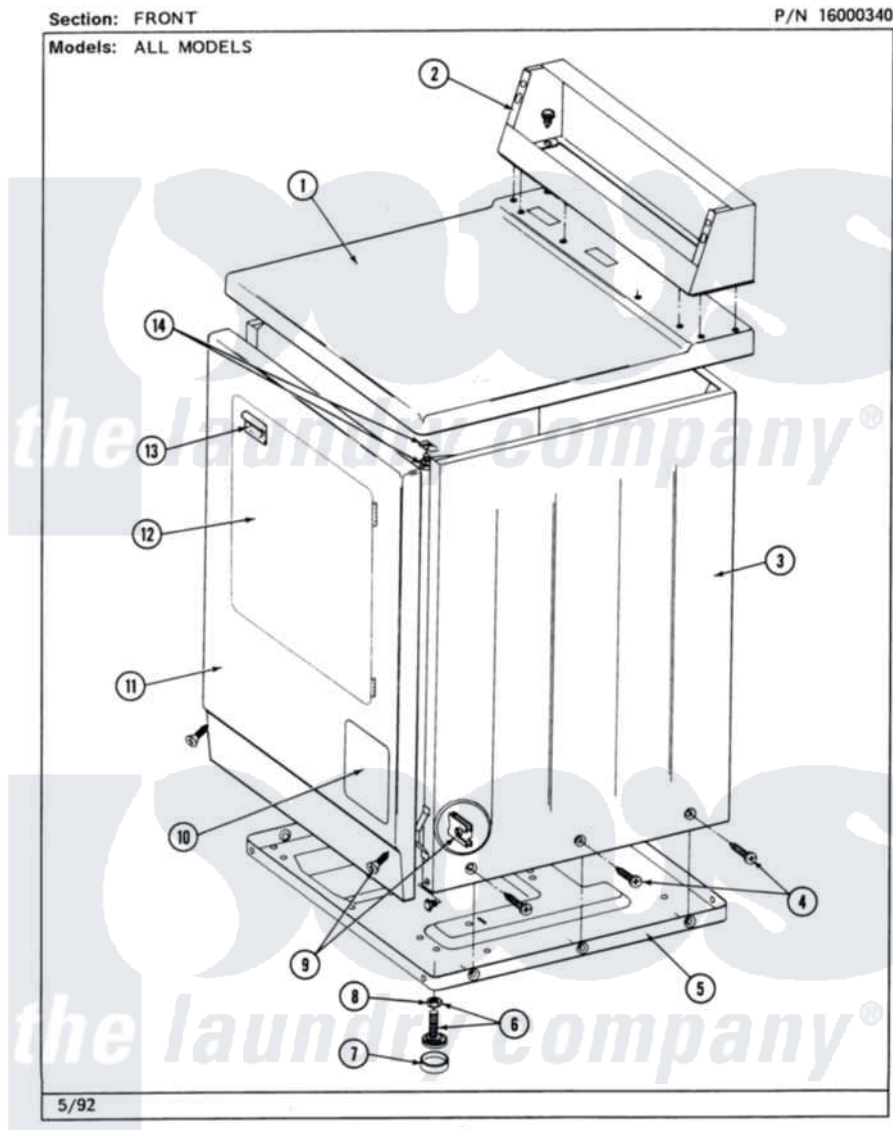

# Maytag MDE26CTACW 01 - FRONT

2

Maytag Commercial Maytag MDE26CTACW Dryer Parts Parts Diagram 01 - FRONT  
Click on the part number to view part

Item	Original Part Number	Replaced By	Status	Part Description
001	<a href="#">307104</a>			Top Cover Assembly
"	NLA		Not Available	(ALM)
002	212276	<a href="#">W10116760</a>		Screw
"	NLA		Not Available	CONTROL COVER (WHT)
003	NLA		Not Available	CABINET (WHT)
"	Y310632	<a href="#">1163839</a>		Screw
004	<a href="#">213007</a>			Xfor Cabinet See Cabinet, Back
005	Y303361		Not Available	BASE ASSY. (UPPER & LOWER)
006	<a href="#">Y305086</a>			Adjustable Leg And Nut
007	<a href="#">Y314137</a>			Foot, Rubber
008	<a href="#">Y052740</a>	<a href="#">62739</a>		Nut, Lock
009	<a href="#">204439</a>			Screw And Fstner Assembly
010	302542		Not Available	PART NOT USED. (DG ONLY)
"	302542L		Not Available	PART NOT USED. (DG ONLY)
"	302542M		Not Available	ACCESS DOOR-HARVEST

		Not Available	WHEAT
"	NLA	Not Available	DOOR, ACCESS (WHT)
011	NLA	Not Available	PANEL, FRONT ASSY. (WHT)
012	308061	Not Available	DOOR ASSY. COMPLETE (WHT)
"	NLA	Not Available	(ALM)
013	<a href="#">314946</a>		Handle White
"	<a href="#">314972</a>		Handle Door ALM
"	NLA	Not Available	(H. WHEAT)
014	<a href="#">204445</a>		Screw And Fastener Assembly