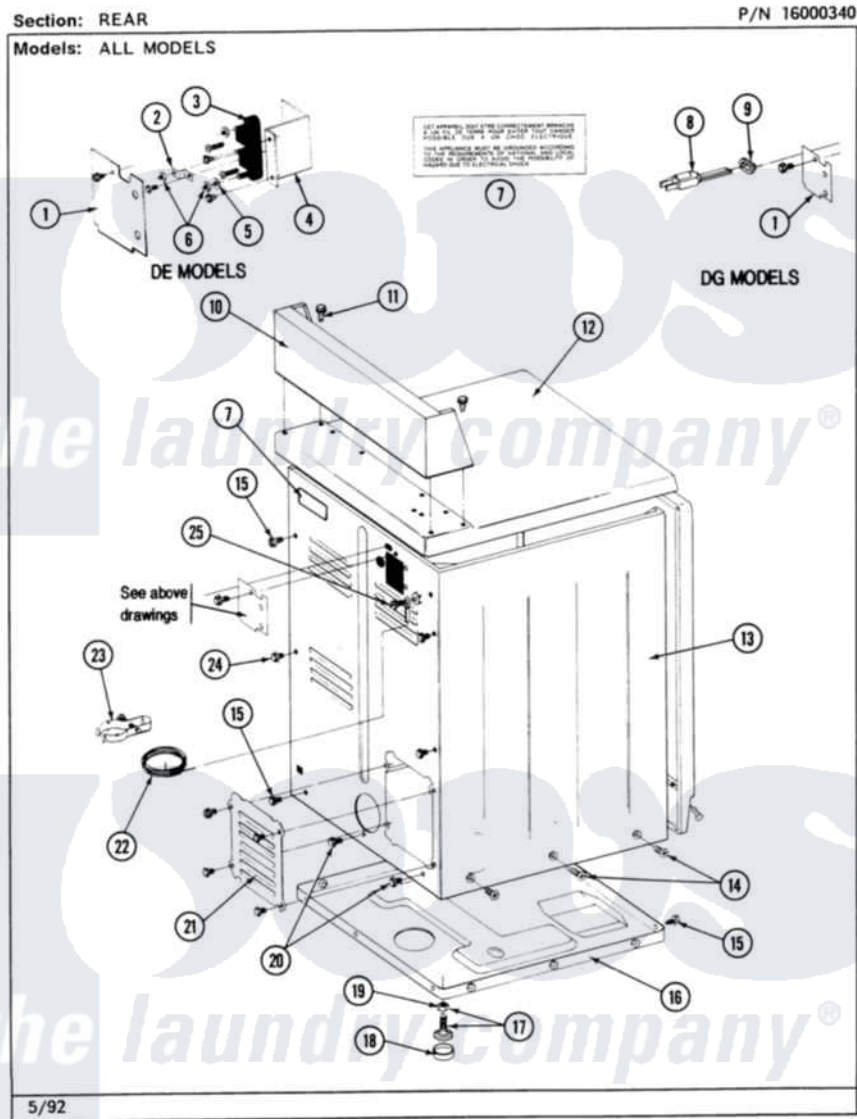

Maytag MDE26CTACW 02 - REAR

4

Maytag [Commercial Maytag MDE26CTACW Dryer Parts](#) Parts Diagram 02 - REAR
Click on the part number to view part

Item	Original Part Number	Replaced By	Status	Part Description
001	Y313561			Screw---NA
"	Y312905		Not Available	COVER, TERMINAL
002	Y311423	489483		Screw 10-32 X 1/2
"	Y312184			Strap, Grounding
003	400008			Block, Terminal
"	Y312209	W10001200		Screw
004	Y313561			Screw---NA
"	Y310632	1163839		Screw
"	Y312904			Bracket, Terminal Block
005	Y311270			Washer, Terminal Block
006	311484	112432		Nut
007	214519			LABEL, ELECTRICAL INSTR. PART NOT USED-GAS MODELS ONLY
008	302521		Not Available	CORD, POWER PART NOT USED-GAS MODELS ONLY
"	305168	33002916		Power Cord, Canadian 240V

009	211881		Grommet, Cord Part Not Used- Gas Models Only
010	NLA	Not Available	COVER, CONTROL (WHT)
011	212276	W10116760	Screw
012	307105	Not Available	COVER, TOP ASSY. (WHT)
"	NLA	Not Available	(ALM)
013	NLA	Not Available	CABINET (WHT)
014	213007		Xfor Cabinet See Cabinet, Back
015	Y313561		Screw---NA
016	Y303361	Not Available	BASE ASSY. (UPPER & LOWER)
017	Y305086		Adjustable Leg And Nut
018	Y314137		Foot, Rubber
019	Y052740	62739	Nut, Lock
020	Y310632	1163839	Screw
021	211294	90767	Screw, 8A X 3/8 HeX Washer Head Tapping
"	Y312951	Not Available	ACCESS COVER, BACK
"	Y313559		Screw
022	311155		Ground Wire And Clamp
023	301548		Clamp, Ground Wire
"	NLA	Not Available	SCREW
024	Y310632	1163839	Screw
025	NLA	Not Available	SCREW & WASHER ASSY.