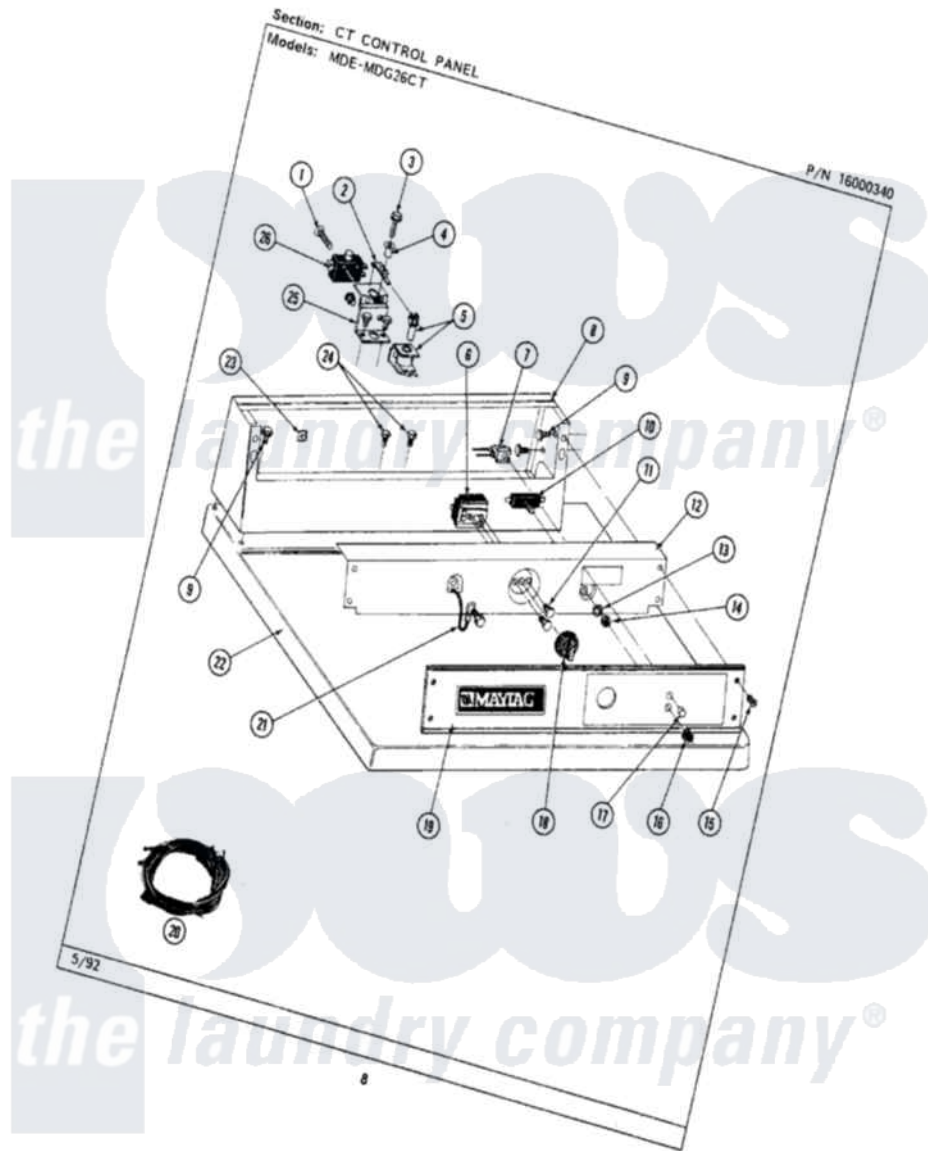

Maytag MDE26CTACW 03 - CT CONTROL PANEL

Maytag [Commercial Maytag MDE26CTACW Dryer Parts](#) Parts Diagram 03 - CT CONTROL PANEL
 Click on the part number to view part

Item	Original Part Number	Replaced By	Status	Part Description
001	212950	M0227520		Screw-Tc No.6-32 X 13/16", Preform SwiTch
002	NLA		Not Available	SPRING LEVER, RELAY
003	212949	22001866		Screw, Relay
004	NLA		Not Available	SPACER, ADVANCE RELAY
005	212951			Screw, No.6-32 X 1/4 Inch
"	305393			Solenoid For Relay Assembly
006	307237	W10327105		Switch, Cycle Selection
007	NLA		Not Available	PILOT LIGHT
008	NLA		Not Available	CONTROL COVER (WHT)
009	212276	W10116760		Screw
010	306941	W10149462		Switch, Push-To-Start
011	Y313588	488234		Screw 8-32 X 1/4
012	314912		Not Available	BRACKET, CONTROL PANEL (WHT)
"	NLA		Not Available	(ALM)
013	312751			Lockwasher, Start Switch

014	Y312706	422617	Nut
015	212277		Screw, No.8 X 1/2 Inch
016	Y312702		Knurled Nut, Start Switch
017	215564		Lens, Indicator Light
018	306938		Knob, Selector Switch
019	NLA	Not Available	CONTROL PANEL
020	NLA	Not Available	WIRE HARNESS
021	205810		Wire, Ground
"	211252		Screw, Ground Wire
022	307105	Not Available	COVER, TOP ASSY. (WHT)
"	NLA	Not Available	(ALM)
023	215003		Fastener, Panel And Bracket
024	211294	90767	Screw, 8A X 3/8 HeX Washer Head Tapping
025	211294	90767	Screw, 8A X 3/8 HeX Washer Head Tapping
"	NLA	Not Available	RELAY BRACKET
026	Y303787	Not Available	SWITCH FOR RELAY