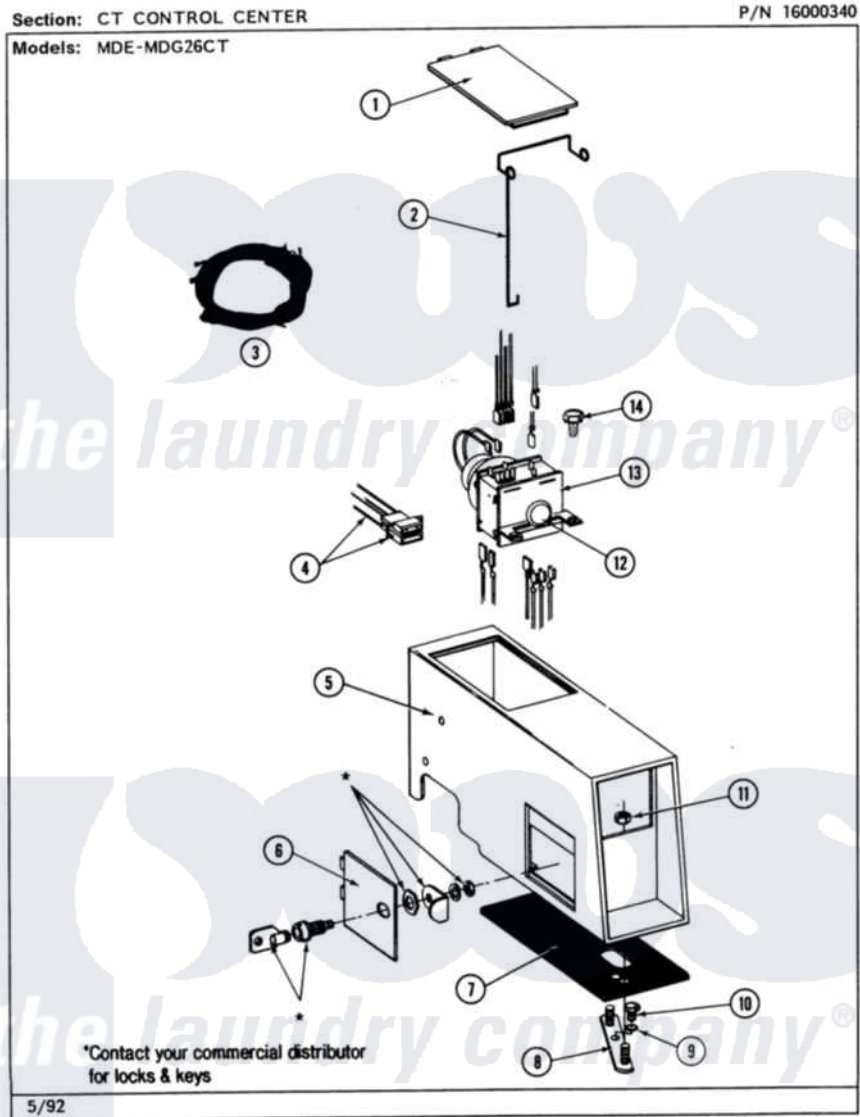

Maytag MDE26CTACW 04 - CT CONTROL CENTER

Maytag [Commercial Maytag MDE26CTACW Dryer Parts](#) Parts Diagram 04 - CT CONTROL CENTER
Click on the part number to view part

Item	Original Part Number	Replaced By	Status	Part Description
001	NLA		Not Available	ACCESS DOOR (WHT)
002	214878			Latch For Access Door
003	NLA		Not Available	WIRE HARNESS
004	NLA		Not Available	HARNESS, TICKET CONTROL
005	NLA		Not Available	OUTER CASE (WHT)
006	NLA		Not Available	ACCESS DOOR (WHT)
007	214660			Gasket, Control Center
008	NLA		Not Available	MTG. STRAP---NA
009	910309			Washer, Mounting Strap
010	211294	90767		Screw, 8A X 3/8 HeX Washer Head Tapping
011	Y052740	62739		Nut, Lock
012	213089			Knob For Timer
"	Y312300			Groov-Pin
013	305867		Not Available	(45 MINS. FOR 303799 & 307142)

"	305868	Not Available	No.303799 & 307141 (37 1/2 MINS)
"	307142		Timer With Knob And Pin
"	NLA	Not Available	TIMER MOTOR
014	212276	W10116760	Screw