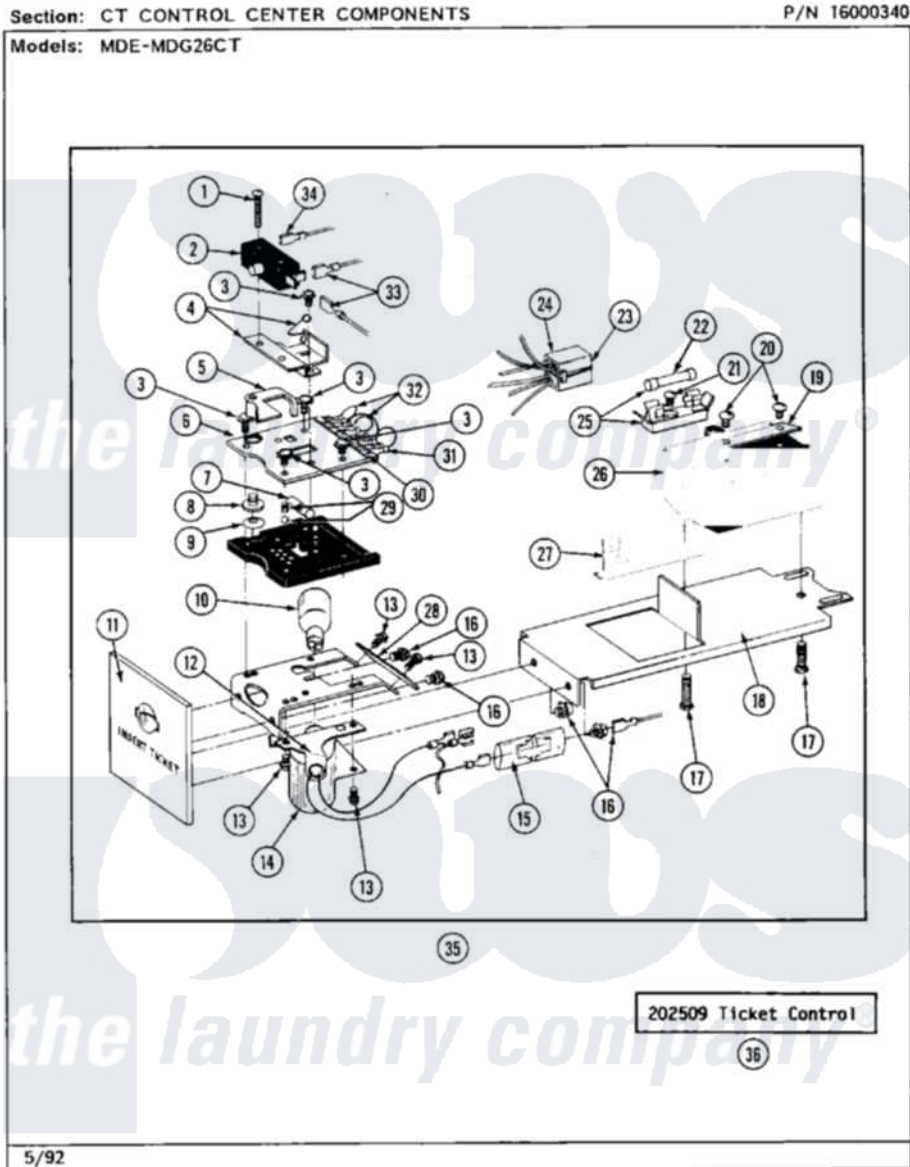

Maytag MDE26CTACW 05 - CT CONTROL CENTER COMPONENTS

22

Maytag [Commercial Maytag MDE26CTACW Dryer Parts](#) Parts Diagram 05 - CT CONTROL CENTER COMPONENTS
 Click on the part number to view part

Item	Original Part Number	Replaced By	Status	Part Description
001	NLA		Not Available	SCREW
002	204882		Not Available	SWITCH FOR TICKET CONTROL
003	NLA		Not Available	SEMS SCREW (No.4-40 X 1/2 INC)
004	204881			Cam Plate Assembly
005	214218			Lever, Switch
006	212452			Board, Circuit
007	214275			Roller For Cam
008	214220			Adjustment Thumb Wheel
009	NLA		Not Available	SPRING WASHER
010	202479	A3167501		Lamp Oven, Int.
011	NLA		Not Available	FRONT PLATE, TICKET CONTROL
012	NLA		Not Available	LAMP SOCKET W/BRACKET
013	NLA		Not Available	SCREW, SHIELD TO CONTROL
014	212533			SHIELD FOR HEAT LAMP

015	Y201110		Not Available	CONNECTOR, WIRE (INDIC. LIGHT)
016	212519	488234		Screw 8-32 X 1/4
017	211294	90767		Screw, 8A X 3/8 HeX Washer Head Tapping
018	NLA		Not Available	BRACKET, TICKET ASSEMBLY
019	311612		Not Available	COVER, CIRCUIT BOARD TERMINALS
020	311613	Y311711		Screw, Fuse Block
021	NLA		Not Available	SCREW (No.6 X 1/4 INCH)
022	202713	22001555		Fuse
023	213074			Pin Receptacle For Plug
"	NLA		Not Available	PIN, PLUG
024	NLA		Not Available	HARNESS, TICKET CONTROL
025	NLA		Not Available	FUSE BLOCK W/FUSE
026	202477	22003292		Control As
027	NLA		Not Available	SHIELD
028	NLA		Not Available	TICKET DEFLECTOR
029	203140			Contact Ball Kit
030	NLA		Not Available	OVERLAY, CIRCUIT BOARD
031	Y311550		Not Available	SPADE (MINIATURE)
032	NLA		Not Available	JUMPER WIRE (BLACK)
033	NLA		Not Available	SPADE CONNECTOR
034	211737	248562		Terminal
035	NLA		Not Available	TICKET RECEIVER ASSEMBLY
036	202509			Ticket Control Assembly