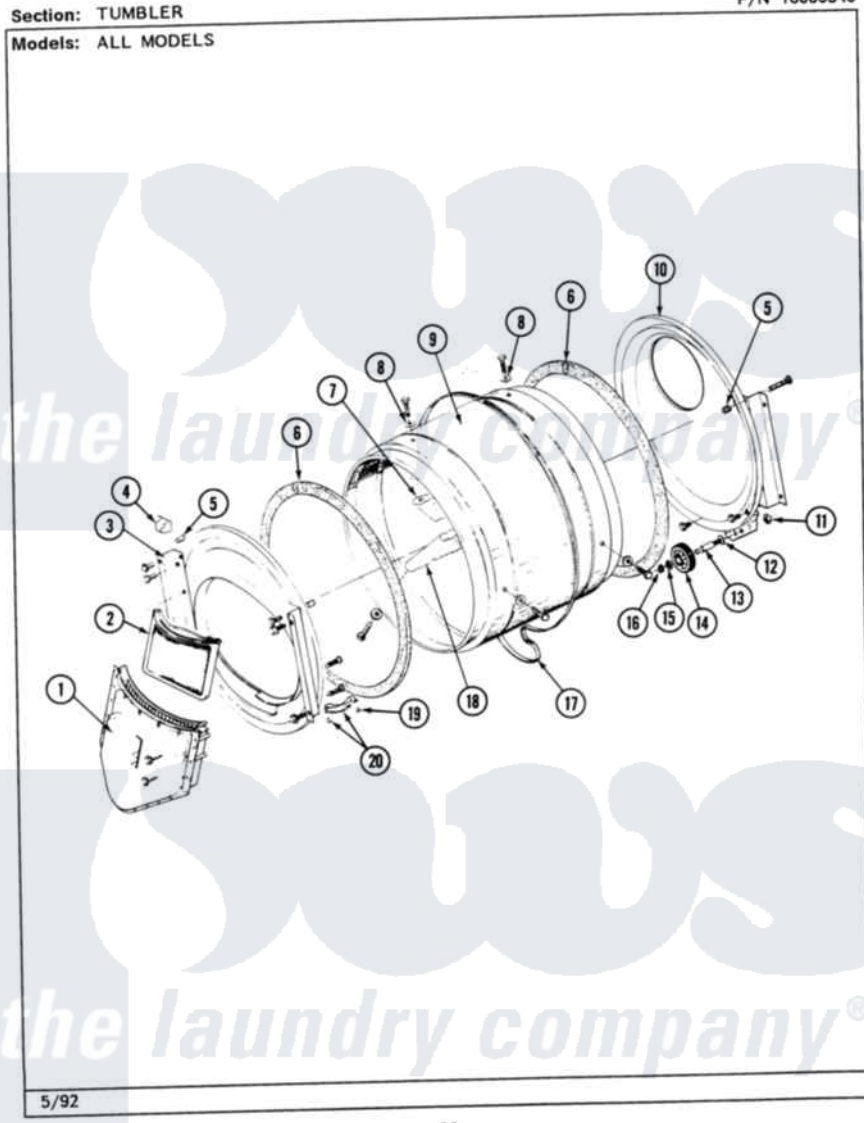

# Maytag MDE26CTACW 07 - TUMBLER

P/N 16000340

26

Maytag [Commercial Maytag MDE26CTACW Dryer Parts](#) Parts Diagram 07 - TUMBLER  
Click on the part number to view part

Item	Original Part Number	Replaced By	Status	Part Description
001	Y307112	<a href="#">33001016</a>		Outlet Duct Assembly
"	Y314110	<a href="#">33002917</a>		Screw, No.10-16
002	307108	<a href="#">33002970</a>		Lint Filte
003	307109	<a href="#">33001179</a>		Front, Tumbler
"	<a href="#">Y313561</a>			Screw---NA
"	NLA		Not Available	SCREW
"	Y310632	<a href="#">1163839</a>		Screw
004	<a href="#">Y310376</a>			Clip, Door Switch Harness
005	NLA		Not Available	COVER, THREAD
006	<a href="#">314820</a>			Seal, Tumbler
007	314803	<a href="#">33001012</a>		Baffle
"	<a href="#">Y310759</a>			Screw, Tumbler Baffles
008	<a href="#">314158</a>			Washer, Baffle To Tumbler
009	306663		Not Available	TUMBLER W/BAFFLES
"	314802		Not Available	TUMBLER W/OUT BAFFLES
010	<a href="#">211294</a>	<a href="#">90767</a>		Screw, 8A X 3/8 HeX Washer Head Tapping

"	Y307114	<a href="#">33001178</a>	Back, Tumbler
"	Y308544	<a href="#">33001178</a>	Back, Tumbler
011	312538	<a href="#">33001443</a>	Nut, Hex
012	Y313347	<a href="#">312535</a>	Washer, Vault Mounting Brk.
013	Y312948	<a href="#">6-3129480</a>	Shaft- Tumbler
014	Y303373	<a href="#">12001541</a>	Drum Roller/Washer Assembly--W
015	<a href="#">312535</a>		Washer, Vault Mounting Brk.
016	410233	<a href="#">9703438</a>	Ring-Retrn
017	<a href="#">Y312959</a>		Poly "V" Belt For Tumbler
018	314804	<a href="#">33001004</a>	Baffle, Tall
"	<a href="#">Y310759</a>		Screw, Tumbler Baffles
019	<a href="#">210720</a>		Rivet, Bearing To Tumbler Fmt
020	<a href="#">306508</a>		Tumbler Bearing Kit ---W