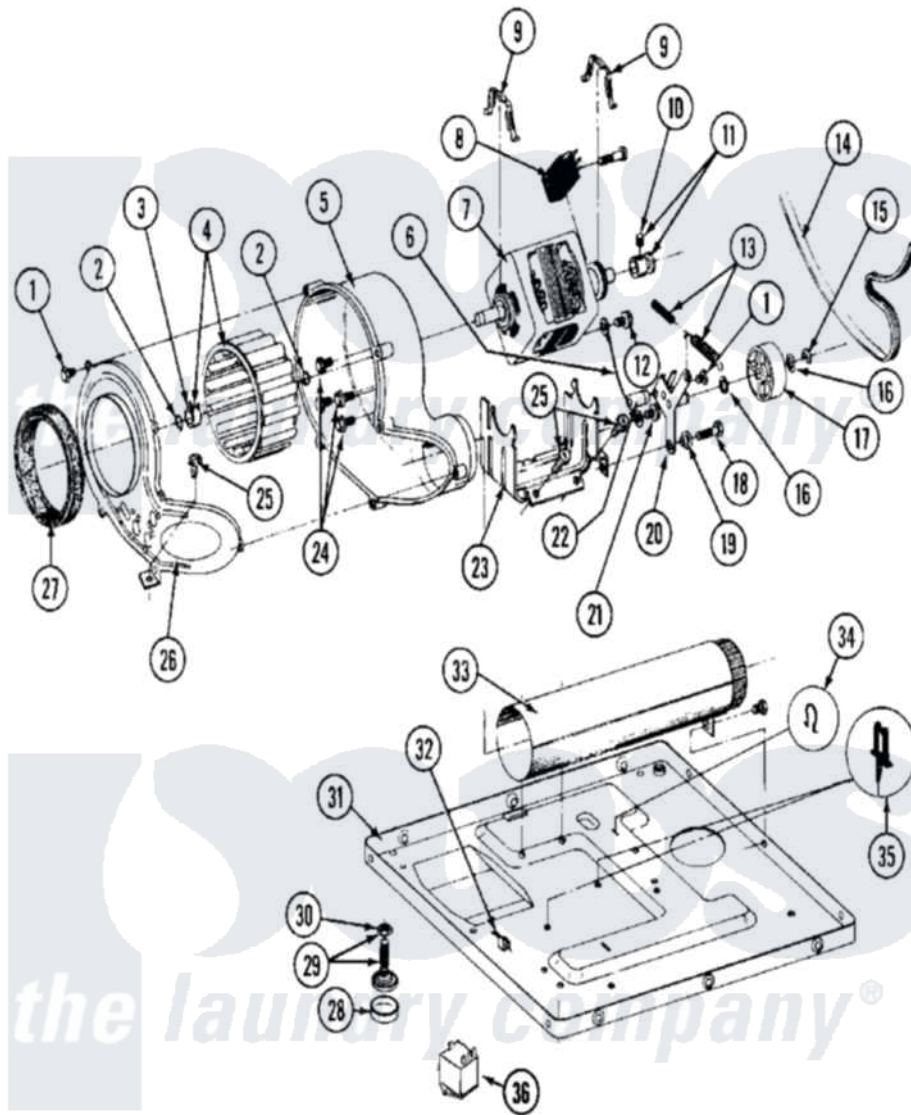

# Maytag MDE26CTACW 09 - MOTOR DRIVE, BLOWER & BASE FRAME

Maytag [Commercial Maytag MDE26CTACW Dryer Parts](#) Parts Diagram 09 - MOTOR DRIVE, BLOWER & BASE FRAME

Click on the part number to view part

Item	Original Part Number	Replaced By	Status	Part Description
001	Y312961	<a href="#">W10116751</a>		Screw
002	410233	<a href="#">9703438</a>		Ring-Retrn
003	<a href="#">312967</a>			Clamp, Blower Housing
004	<a href="#">Y303836</a>			Blower Wheel Assembly And Clamp
005	<a href="#">Y312893</a>			Housing, Blower
006	<a href="#">901220</a>			Ground Wire
007	<a href="#">Y303358</a>	<a href="#">W10410999</a>		Motor-Drive
008	306207		Not Available	(PROD. No.303358-8 & No.303358-9)
"	NLA		Not Available	SWITCH, MOTOR START-PROD.
"	Y303877		Not Available	SWITCH, MOTOR EXTERNAL START No.303358-2, No.303358-4, 303358-7
"	<a href="#">Y303879</a>			Switch, Motor External Start
009	<a href="#">Y015825</a>			Clip, Motor To Motor Support
010	<a href="#">Y053241</a>			Set Screw, Motor Pulley