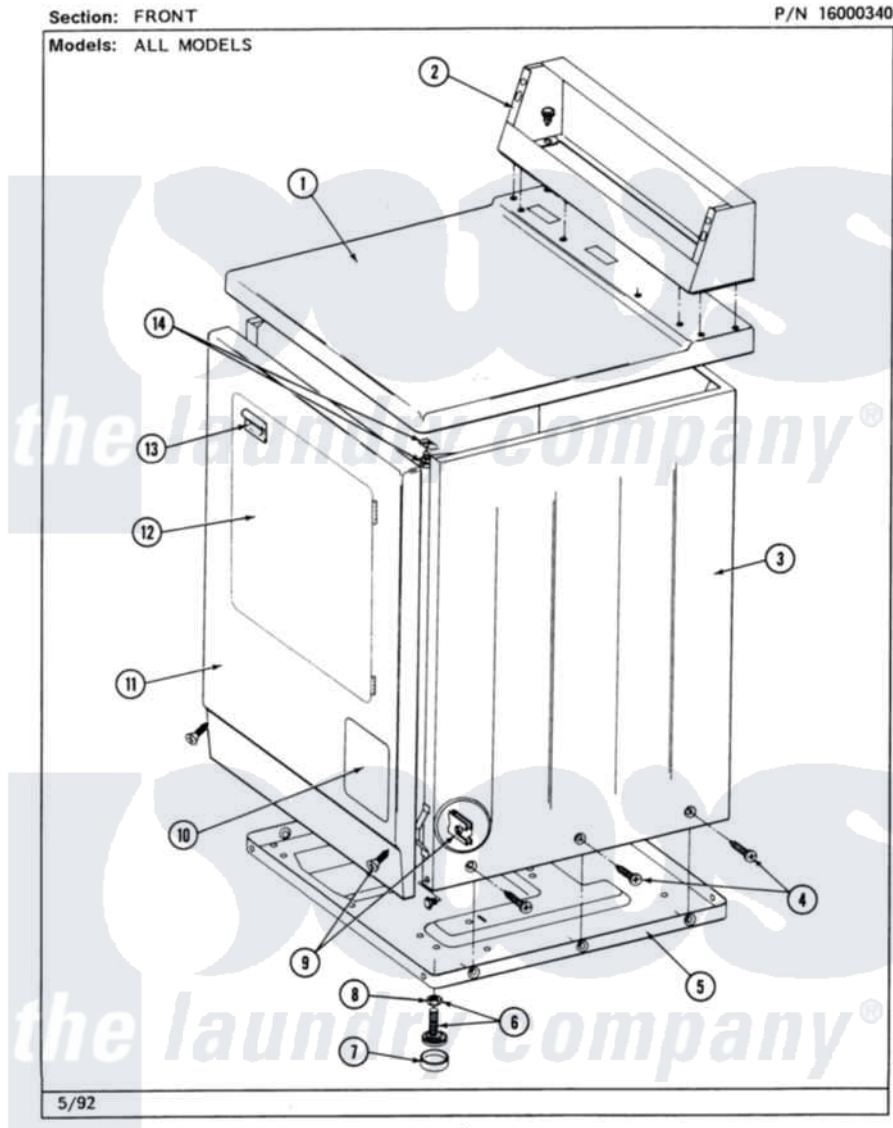

# Maytag MDE26CTADG 01 - FRONT

2

Maytag Commercial Maytag MDE26CTADG Dryer Parts Parts Diagram 01 - FRONT  
Click on the part number to view part

Item	Original Part Number	Replaced By	Status	Part Description
001	<a href="#">307104</a>			Top Cover Assembly
"	NLA		Not Available	(ALM)
002	212276	<a href="#">W10116760</a>		Screw
"	NLA		Not Available	CONTROL COVER (WHT)
003	NLA		Not Available	CABINET (WHT)
"	Y310632	<a href="#">1163839</a>		Screw
004	<a href="#">213007</a>			Xfor Cabinet See Cabinet, Back
005	Y303361		Not Available	BASE ASSY. (UPPER & LOWER)
006	<a href="#">Y305086</a>			Adjustable Leg And Nut
007	<a href="#">Y314137</a>			Foot, Rubber
008	<a href="#">Y052740</a>	<a href="#">62739</a>		Nut, Lock
009	<a href="#">204439</a>			Screw And Fstner Assembly
010	302542		Not Available	PART NOT USED. (DG ONLY)
"	302542L		Not Available	PART NOT USED. (DG ONLY)
"	302542M		Not Available	ACCESS DOOR-HARVEST

		Not Available	WHEAT
"	NLA	Not Available	ACCESS DOOR (WHT)
011	NLA	Not Available	FRONT PANEL ASSY. (WHT)
012	308061	Not Available	DOOR ASSY. COMPLETE (WHT)
"	NLA	Not Available	(ALM)
013	<a href="#">314946</a>		Handle White
"	<a href="#">314972</a>		Handle Door ALM
"	NLA	Not Available	(H. WHEAT)
014	<a href="#">204445</a>		Screw And Fastener Assembly