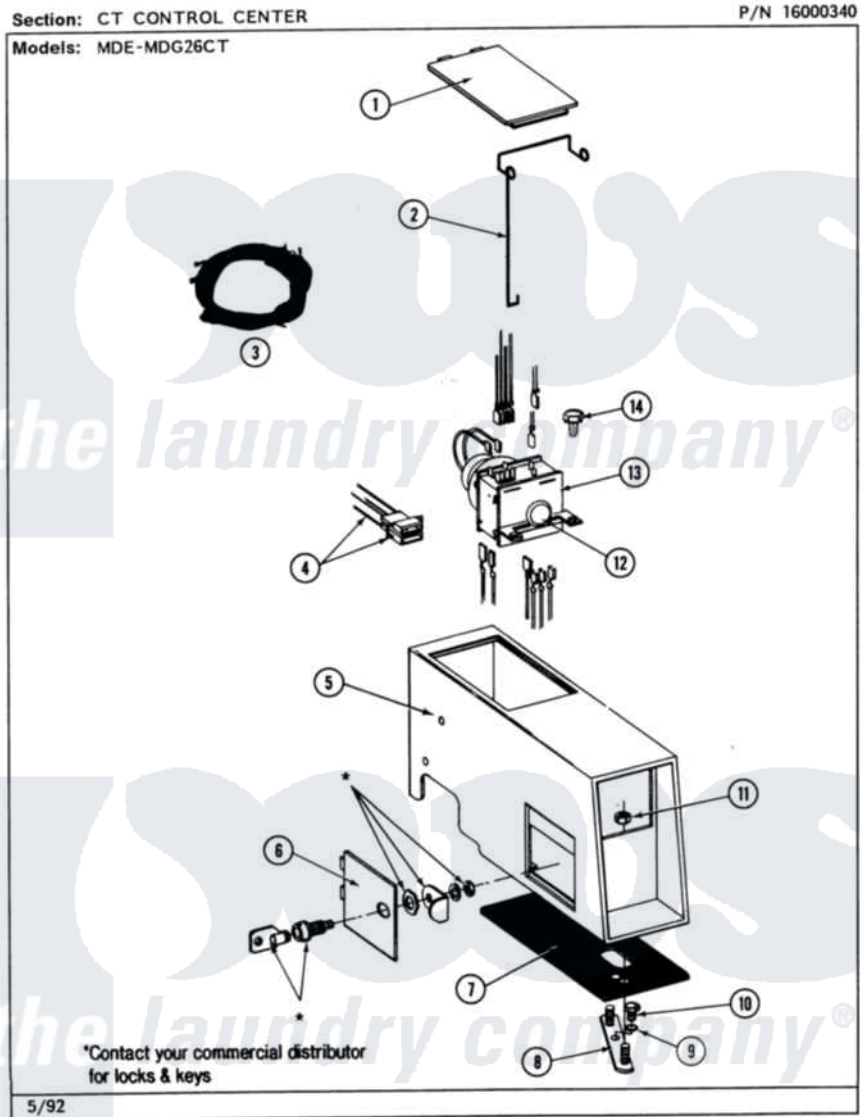

# Maytag MDE26CTADG 04 - CT CONTROL CENTER

18

Maytag [Commercial Maytag MDE26CTADG Dryer Parts](#) Parts Diagram 04 - CT CONTROL CENTER  
Click on the part number to view part

Item	Original Part Number	Replaced By	Status	Part Description
001	NLA		Not Available	ACCESS DOOR (WHT)
002	<a href="#">214878</a>			Latch For Access Door
003	NLA		Not Available	WIRE HARNESS---NA
004	NLA		Not Available	HARNESS, TICKET CONTROL
005	NLA		Not Available	OUTER CASE (WHT)
006	NLA		Not Available	ACCESS DOOR (WHT)
007	<a href="#">214660</a>			Gasket, Control Center
008	NLA		Not Available	MTG. STRAP---NA
009	<a href="#">910309</a>			Washer, Mounting Strap
010	<a href="#">211294</a>	<a href="#">90767</a>		Screw, 8A X 3/8 HeX Washer Head Tapping
011	<a href="#">Y052740</a>	<a href="#">62739</a>		Nut, Lock
012	<a href="#">213089</a>			Knob For Timer
"	<a href="#">Y312300</a>			Groov-Pin
013	305867		Not Available	(45 MINS. FOR 303799 & 307142

"	305868	Not Available	No.303799 & 307141 (37 1/2 MINS)
"	<a href="#">307142</a>		Timer With Knob And Pin
"	NLA	Not Available	TIMER MOTOR
014	212276	<a href="#">W10116760</a>	Screw