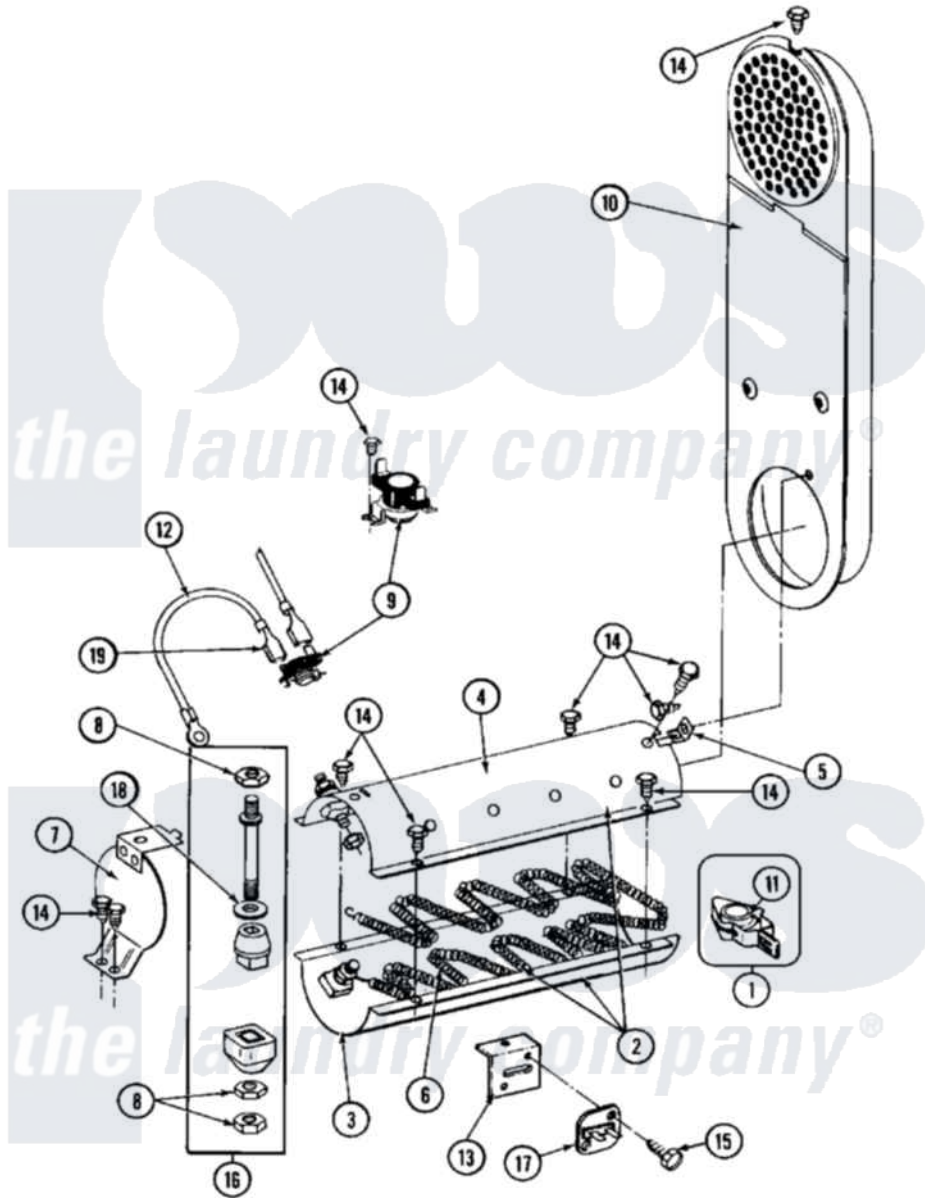

Maytag MDE26CTADG 08 - HEATER (A0 SERIES)

Maytag [Commercial Maytag MDE26CTADG Dryer Parts](#) Parts Diagram 08 - HEATER (A0 SERIES)
 Click on the part number to view part

Item	Original Part Number	Replaced By	Status	Part Description
001	211294	90767		Screw, 8A X 3/8 HeX Washer Head Tapping
002	NLA		Not Available	INLET DUCT ASSY.
003	314995			Enclosure, Heater
004	315346			Bracket, Thermal Fuse
005	NLA		Not Available	SCREW
006	307473			Fuse, Thermal
007	314998			Insulator, Terminal
008	307184	Y308612		Heater Sub-Assembly
009	314999			Shield, Radiant
010	NLA		Not Available	SCREW
011	303896			Hi-Limit Thermostat-Canada
"	308217			Thermostat, Hi-Limit
012	307178			Heater Assembly
013	Y307173			Wire, Jumper