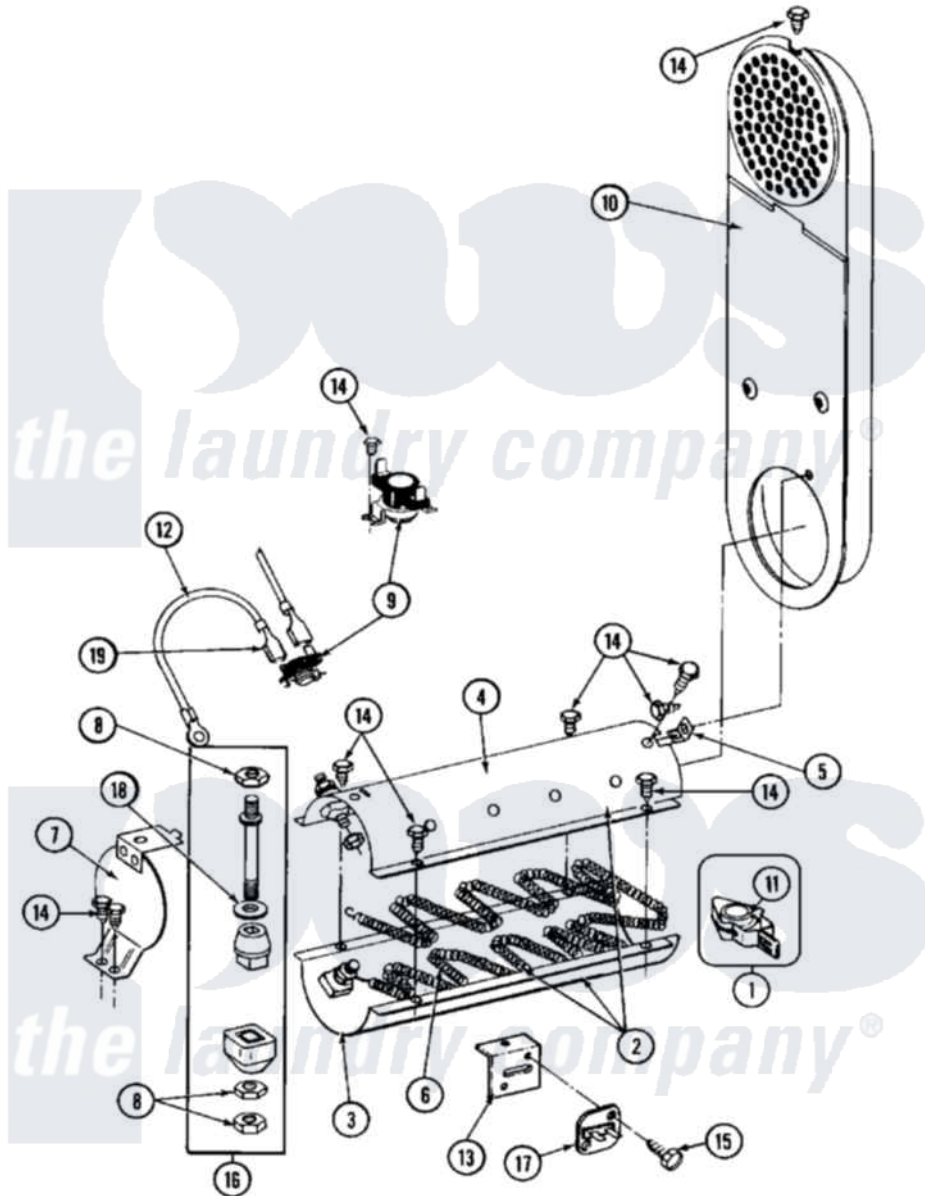

Maytag MDE26CTADG 11 - HEATER (A0 SERIES)

Maytag Commercial Maytag MDE26CTADG Dryer Parts Parts Diagram 11 - HEATER (A0 SERIES)
 Click on the part number to view part

Item	Original Part Number	Replaced By	Status	Part Description
001	Y303881			Clip And Insulator Assembly
002	307470	Y303778		Heater Assembly Complete
003	Y313576			Heater Chamber, Bottom
004	Y313575		Not Available	HEATER CHAMBER, TOP
005	Y312890			Retainer, Heater Chamber
006	Y313538			Heater Element 240 Volt
007	304124		Not Available	HEATER SHIELD
008	311484	112432		Nut
009	303896			Hi-Limit Thermostat-Canada
010	NLA		Not Available	INLET DUCT ASSY.
011	Y313270			Insulator For Heater Elemen
012	Y304693			Jumper Wire
013	315046			MOUNTING BRACKET
014	211294	90767		Screw, 8A X 3/8 HeX Washer Head Tapping
015	NLA		Not Available	SCREW
016	Y304596			Terminal Insulator Assembly

017 [307473](#)

Fuse, Thermal

018 [311093](#)

Washer, Terminal Connection

019 [210745](#)

Wire Terminal