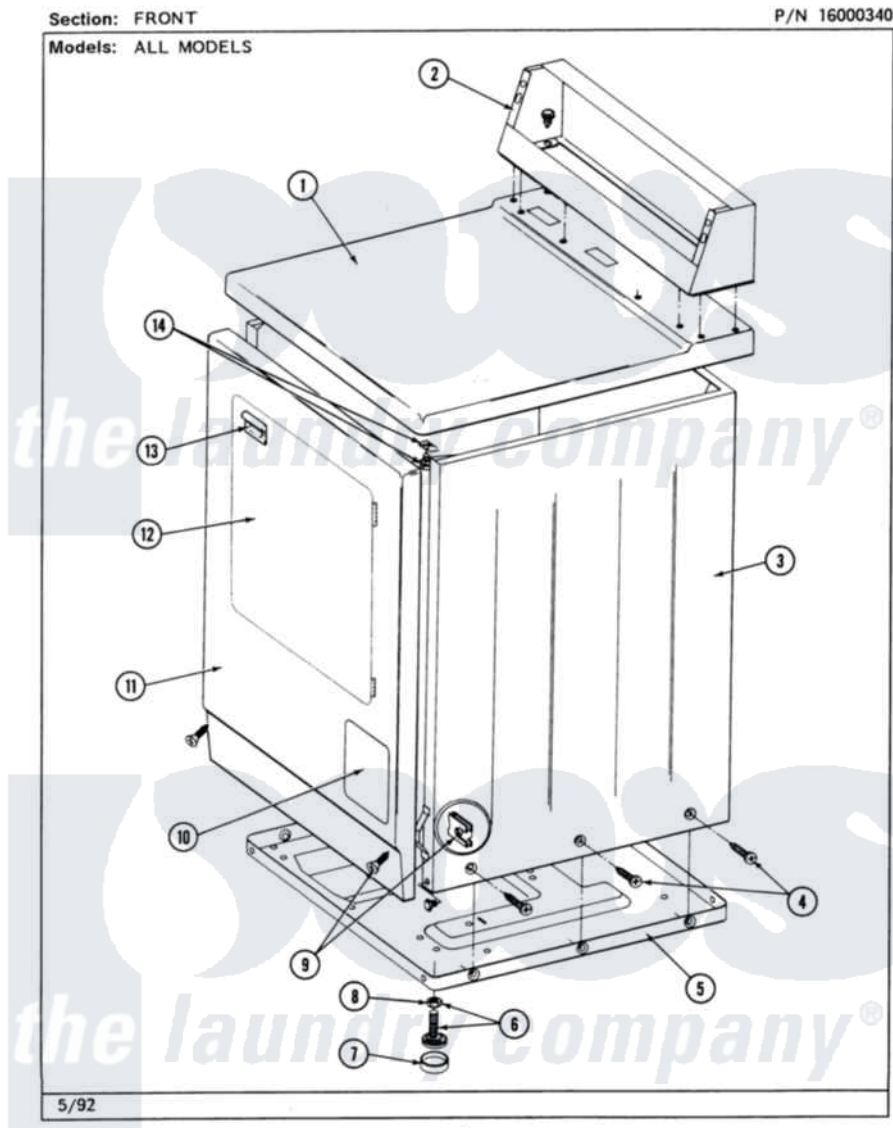

Maytag MDE26CTADL 01 - FRONT

2

Maytag [Commercial Maytag MDE26CTADL Dryer Parts](#) Parts Diagram 01 - FRONT
 Click on the part number to view part

Item	Original Part Number	Replaced By	Status	Part Description
001	307104			Top Cover Assembly
"	NLA		Not Available	(ALM)
002	212276	W10116760		Screw
"	NLA		Not Available	CONTROL COVER (WHT)
003	NLA		Not Available	CABINET (WHT)
"	Y310632	1163839		Screw
004	213007			Xfor Cabinet See Cabinet, Back
005	Y303361		Not Available	BASE ASSY. (UPPER & LOWER)
006	Y305086			Adjustable Leg And Nut
007	Y314137			Foot, Rubber
008	Y052740	62739		Nut, Lock
009	204439			Screw And Fstner Assembly
010	302542		Not Available	PART NOT USED. (DG ONLY)
"	302542L		Not Available	PART NOT USED. (DG ONLY)
"	302542M		Not Available	ACCESS DOOR-HARVEST

		Not Available	WHEAT
"	NLA	Not Available	ACCESS DOOR (WHT)
011	NLA	Not Available	FRONT PANEL ASSY. (WHT)
012	308061	Not Available	DOOR ASSY. COMPLETE (WHT)
"	NLA	Not Available	(ALM)
013	314946		Handle White
"	314972		Handle Door ALM
"	NLA	Not Available	(H. WHEAT)
014	204445		Screw And Fastener Assembly