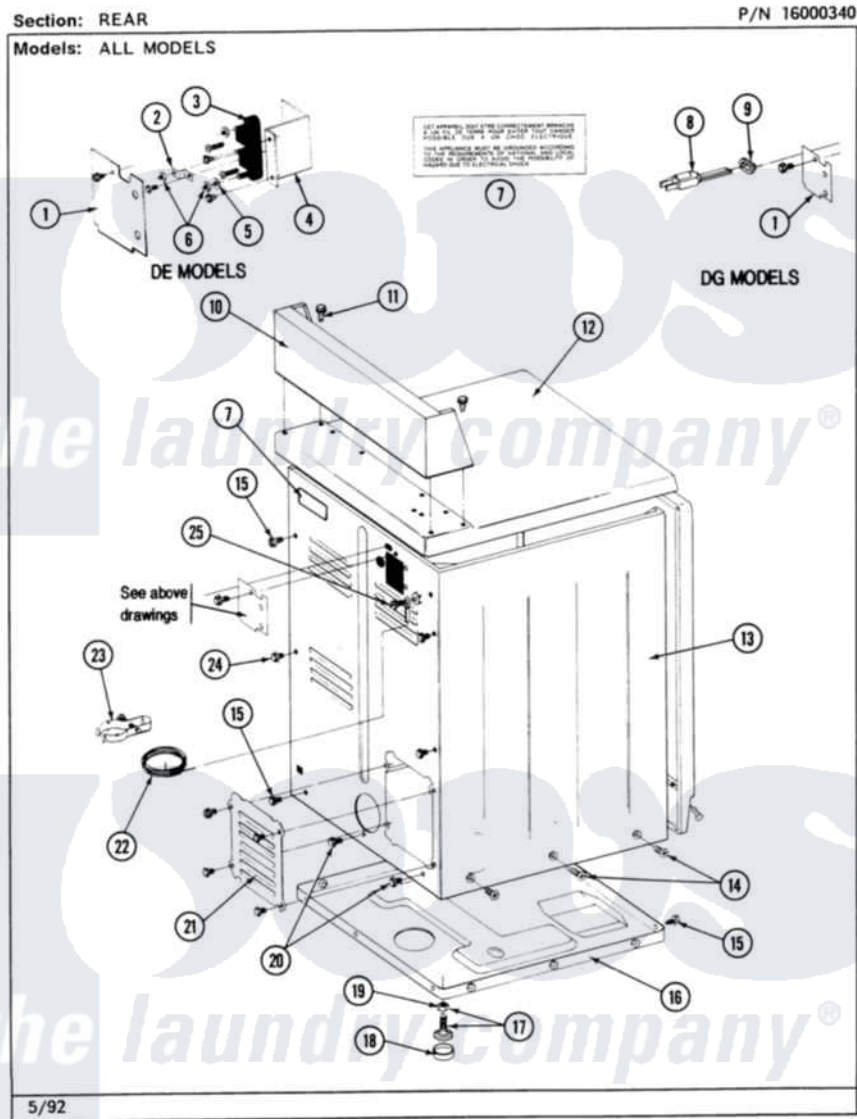

# Maytag MDE26CTADL 02 - REAR

Maytag Commercial Maytag MDE26CTADL Dryer Parts Parts Diagram 02 - REAR  
Click on the part number to view part

Item	Original Part Number	Replaced By	Status	Part Description
001	<a href="#">Y313561</a>			Screw---NA
"	Y312905		Not Available	COVER, TERMINAL
002	Y311423	<a href="#">489483</a>		Screw 10-32 X 1/2
"	<a href="#">Y312184</a>			Strap, Grounding
003	<a href="#">400008</a>			Block, Terminal
"	<a href="#">Y312209</a>	<a href="#">W10001200</a>		Screw
004	<a href="#">Y313561</a>			Screw---NA
"	Y310632	<a href="#">1163839</a>		Screw
"	<a href="#">Y312904</a>			Bracket, Terminal Block
005	<a href="#">Y311270</a>			Washer, Terminal Block
006	<a href="#">311484</a>	<a href="#">112432</a>		Nut
007	<a href="#">214519</a>			LABEL, ELECTRICAL INSTR. PART NOT USED-GAS MODELS ONLY
008	302521		Not Available	CORD, POWER PART NOT USED-GAS MODELS ONLY
"	305168	<a href="#">33002916</a>		Power Cord, Canadian 240V

009	<a href="#">211881</a>		Grommet, Cord Part Not Used- Gas Models Only
010	NLA	Not Available	CONTROL COVER (WHT)
011	212276	<a href="#">W10116760</a>	Screw
012	307105	Not Available	COVER, TOP ASSY. (WHT)
"	NLA	Not Available	(ALM)
013	NLA	Not Available	CABINET (WHT)
014	<a href="#">213007</a>		Xfor Cabinet See Cabinet, Back
015	<a href="#">Y313561</a>		Screw---NA
016	Y303361	Not Available	BASE ASSY. (UPPER & LOWER)
017	<a href="#">Y305086</a>		Adjustable Leg And Nut
018	<a href="#">Y314137</a>		Foot, Rubber
019	<a href="#">Y052740</a>	<a href="#">62739</a>	Nut, Lock
020	Y310632	<a href="#">1163839</a>	Screw
021	<a href="#">211294</a>	<a href="#">90767</a>	Screw, 8A X 3/8 HeX Washer Head Tapping
"	Y312951	Not Available	ACCESS COVER, BACK
"	<a href="#">Y313559</a>		Screw
022	<a href="#">311155</a>		Ground Wire And Clamp
023	<a href="#">301548</a>		Clamp, Ground Wire
"	NLA	Not Available	SCREW
024	Y310632	<a href="#">1163839</a>	Screw
025	NLA	Not Available	SCREW & WASHER ASSY.