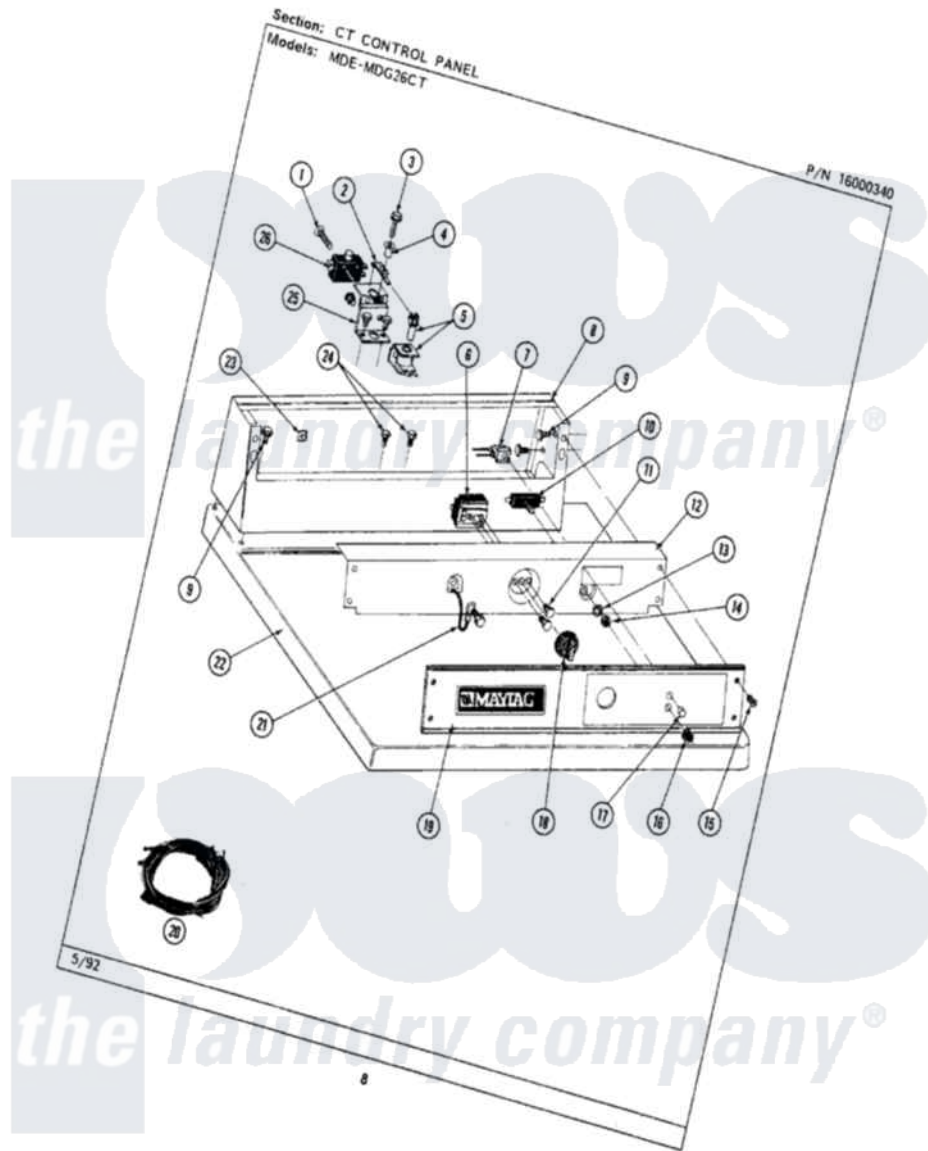

# Maytag MDE26CTADL 03 - CT CONTROL PANEL

Maytag [Commercial Maytag MDE26CTADL Dryer Parts](#) Parts Diagram 03 - CT CONTROL PANEL  
 Click on the part number to view part

Item	Original Part Number	Replaced By	Status	Part Description
001	212950	<a href="#">M0227520</a>		Screw-Tc No.6-32 X 13/16", Preform SwiTch
002	NLA		Not Available	SPRING LEVER, RELAY
003	212949	<a href="#">22001866</a>		Screw, Relay
004	NLA		Not Available	SPACER, ADVANCE RELAY
005	<a href="#">212951</a>			Screw, No.6-32 X 1/4 Inch
"	<a href="#">305393</a>			Solenoid For Relay Assembly
006	307237	<a href="#">W10327105</a>		Switch, Cycle Selection
007	NLA		Not Available	PILOT LIGHT
008	NLA		Not Available	CONTROL COVER (WHT)
009	212276	<a href="#">W10116760</a>		Screw
010	306941	<a href="#">W10149462</a>		Switch, Push-To-Start
011	<a href="#">Y313588</a>	<a href="#">488234</a>		Screw 8-32 X 1/4
012	314912		Not Available	BRACKET, CONTROL PANEL (WHT)
"	NLA		Not Available	(ALM)
013	<a href="#">312751</a>			Lockwasher, Start Switch

014	Y312706	<a href="#">422617</a>	Nut
015	<a href="#">212277</a>		Screw, No.8 X 1/2 Inch
016	<a href="#">Y312702</a>		Knurled Nut, Start Switch
017	<a href="#">215564</a>		Lens, Indicator Light
018	<a href="#">306938</a>		Knob, Selector Switch
019	NLA	Not Available	CONTROL PANEL
020	NLA	Not Available	WIRE HARNESS----NA
021	<a href="#">205810</a>		Wire, Ground
"	<a href="#">211252</a>		Screw, Ground Wire
022	307105	Not Available	COVER, TOP ASSY. (WHT)
"	NLA	Not Available	(ALM)
023	<a href="#">215003</a>		Fastener, Panel And Bracket
024	<a href="#">211294</a>	<a href="#">90767</a>	Screw, 8A X 3/8 HeX Washer Head Tapping
025	<a href="#">211294</a>	<a href="#">90767</a>	Screw, 8A X 3/8 HeX Washer Head Tapping
"	NLA	Not Available	RELAY BRACKET
026	Y303787	Not Available	SWITCH FOR RELAY