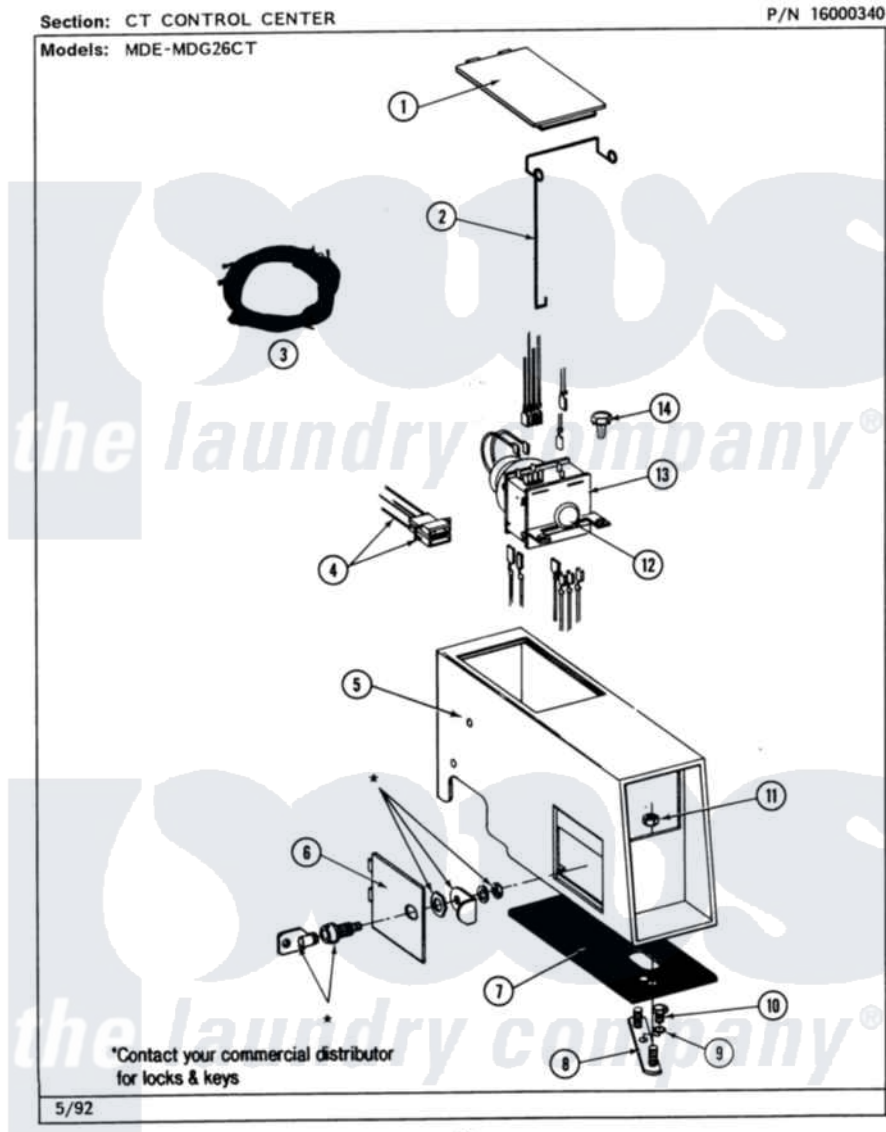

Maytag MDE26CTADL 04 - CT CONTROL CENTER

Maytag Commercial Maytag MDE26CTADL Dryer Parts Parts Diagram 04 - CT CONTROL CENTER
Click on the part number to view part

Item	Original Part Number	Replaced By	Status	Part Description
001	NLA		Not Available	ACCESS DOOR (WHT)
002	214878			Latch For Access Door
003	NLA		Not Available	WIRE HARNESS---NA
004	NLA		Not Available	HARNESS, TICKET CONTROL
005	NLA		Not Available	OUTER CASE (WHT)
006	NLA		Not Available	ACCESS DOOR (WHT)
007	214660			Gasket, Control Center
008	NLA		Not Available	MTG. STRAP---NA
009	910309			Washer, Mounting Strap
010	211294	90767		Screw, 8A X 3/8 HeX Washer Head Tapping
011	Y052740	62739		Nut, Lock
012	213089			Knob For Timer
"	Y312300			Groov-Pin
013	305867		Not Available	(45 MINS. FOR 303799 & 307142)

"	305868	Not Available	No.303799 & 307141 (37 1/2 MINS)
"	307142		Timer With Knob And Pin
"	NLA	Not Available	TIMER MOTOR
014	212276	W10116760	Screw