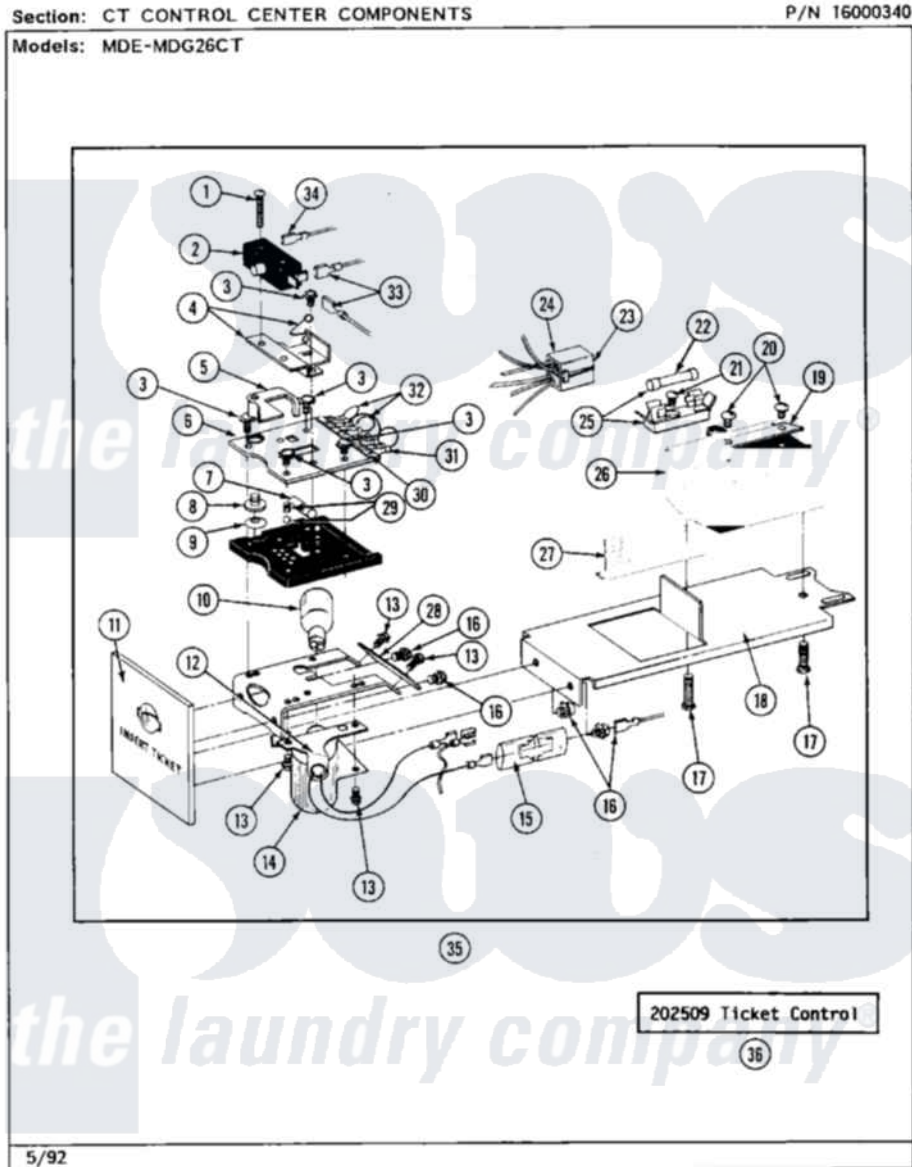

# Maytag MDE26CTADL 05 - CT CONTROL CENTER COMPONENTS

22

Maytag [Commercial Maytag MDE26CTADL Dryer Parts](#) Parts Diagram 05 - CT CONTROL CENTER COMPONENTS  
 Click on the part number to view part

Item	Original Part Number	Replaced By	Status	Part Description
001	NLA		Not Available	SCREW
002	204882		Not Available	SWITCH FOR TICKET CONTROL
003	NLA		Not Available	SEMS SCREW (No.4-40 X 1/2 INC)
004	<a href="#">204881</a>			Cam Plate Assembly
005	<a href="#">214218</a>			Lever, Switch
006	<a href="#">212452</a>			Board, Circuit
007	<a href="#">214275</a>			Roller For Cam
008	<a href="#">214220</a>			Adjustment Thumb Wheel
009	NLA		Not Available	SPRING WASHER
010	202479	<a href="#">A3167501</a>		Lamp Oven, Int.
011	NLA		Not Available	FRONT PLATE, TICKET CONTROL
012	NLA		Not Available	LAMP SOCKET W/BACKET
013	NLA		Not Available	SCREW, SHIELD TO CONTROL
014	<a href="#">212533</a>			SHIELD FOR HEAT LAMP