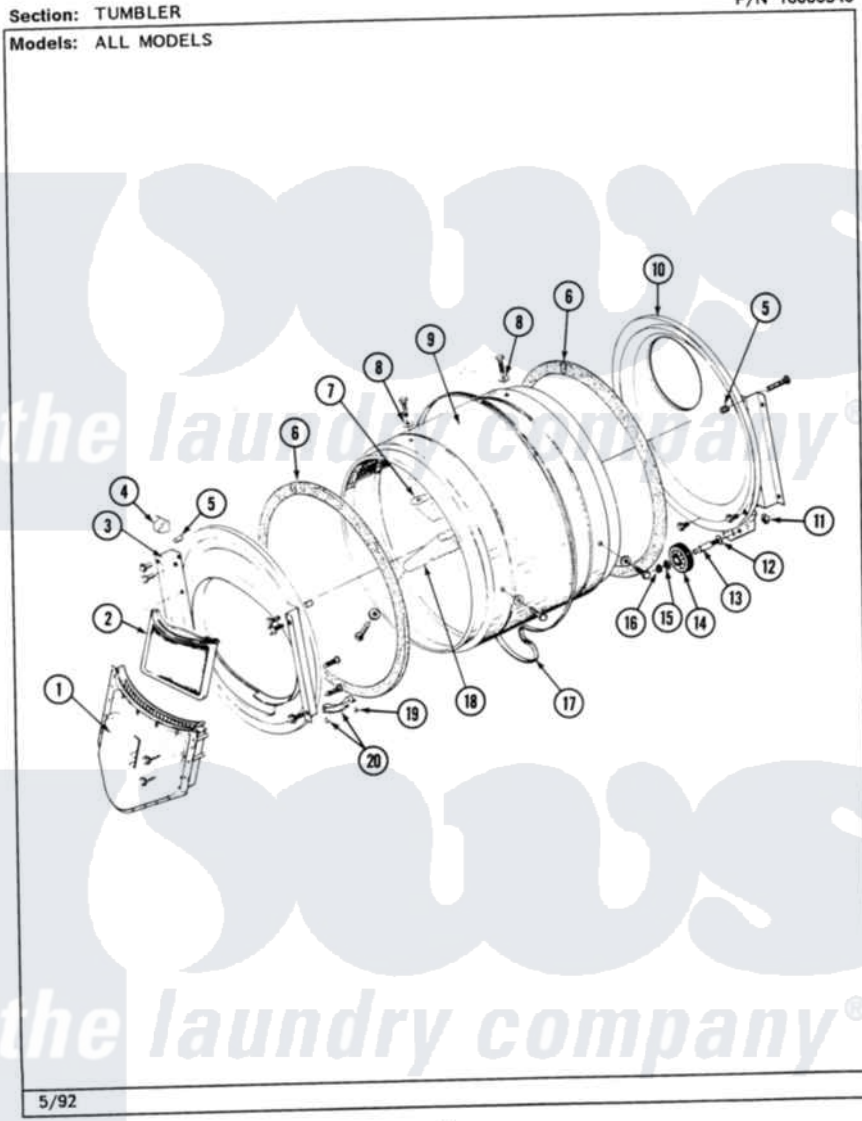

Maytag MDE26CTADL 07 - TUMBLER

P/N 16000340

26

Maytag [Commercial Maytag MDE26CTADL Dryer Parts](#) Parts Diagram 07 - TUMBLER
Click on the part number to view part

Item	Original Part Number	Replaced By	Status	Part Description
001	Y307112	33001016		Outlet Duct Assembly
"	Y314110	33002917		Screw, No.10-16
002	307108	33002970		Lint Filte
003	307109	33001179		Front, Tumbler
"	Y313561			Screw---NA
"	NLA		Not Available	SCREW
"	Y310632	1163839		Screw
004	Y310376			Clip, Door Switch Harness
005	NLA		Not Available	COVER, THREAD
006	314820			Seal, Tumbler
007	314803	33001012		Baffle
"	Y310759			Screw, Tumbler Baffles
008	314158			Washer, Baffle To Tumbler
009	306663		Not Available	TUMBLER W/BAFFLES
"	314802		Not Available	TUMBLER W/OUT BAFFLES
010	211294	90767		Screw, 8A X 3/8 HeX Washer Head Tapping

"	Y307114	33001178	Back, Tumbler
"	Y308544	33001178	Back, Tumbler
011	312538	33001443	Nut, Hex
012	Y313347	312535	Washer, Vault Mounting Brk.
013	Y312948	6-3129480	Shaft- Tumbler
014	Y303373	12001541	Drum Roller/Washer Assembly--W
015	312535		Washer, Vault Mounting Brk.
016	410233	9703438	Ring-Retrn
017	Y312959		Poly "V" Belt For Tumbler
018	314804	33001004	Baffle, Tall
"	Y310759		Screw, Tumbler Baffles
019	210720		Rivet, Bearing To Tumbler Fmt
020	306508		Tumbler Bearing Kit ---W