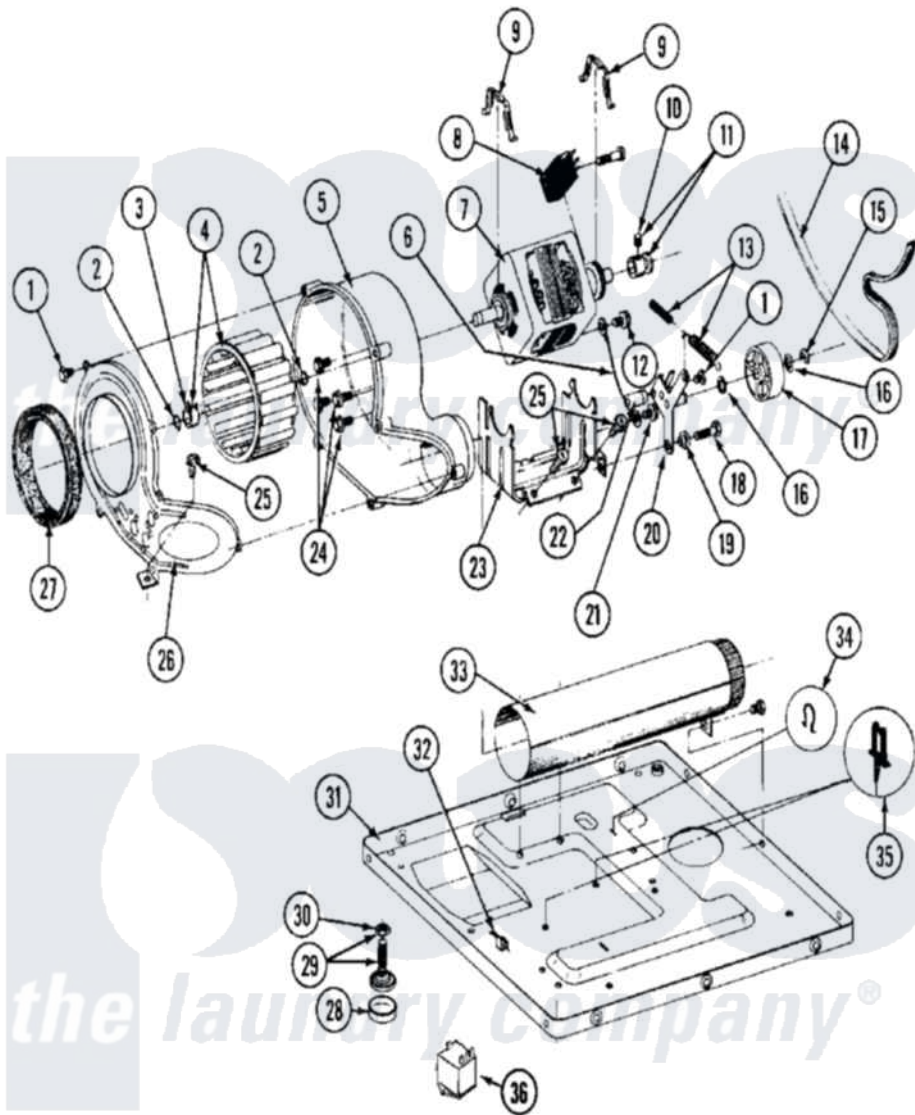

# Maytag MDE26CTADL 09 - MOTOR DRIVE, BLOWER & BASE FRAME

Maytag Commercial Maytag MDE26CTADL Dryer Parts Parts Diagram 09 - MOTOR DRIVE, BLOWER & BASE FRAME  
 Click on the part number to view part

Item	Original Part Number	Replaced By	Status	Part Description
001	Y312961	<a href="#">W10116751</a>		Screw
002	410233	<a href="#">9703438</a>		Ring-Retrn
003	<a href="#">312967</a>			Clamp, Blower Housing
004	<a href="#">Y303836</a>			Blower Wheel Assembly And Clamp
005	<a href="#">Y312893</a>			Housing, Blower
006	<a href="#">901220</a>			Ground Wire
007	<a href="#">Y303358</a>	<a href="#">W10410999</a>		Motor-Drive
008	306207		Not Available	(PROD. No.303358-8 & No.303358-9)
"	NLA		Not Available	SWITCH, MOTOR START-PROD.
"	Y303877		Not Available	SWITCH, MOTOR EXTERNAL START No.303358-2, No.303358-4, 303358-7
"	<a href="#">Y303879</a>			Switch, Motor External Start
009	<a href="#">Y015825</a>			Clip, Motor To Motor Support
010	<a href="#">Y053241</a>			Set Screw, Motor Pulley