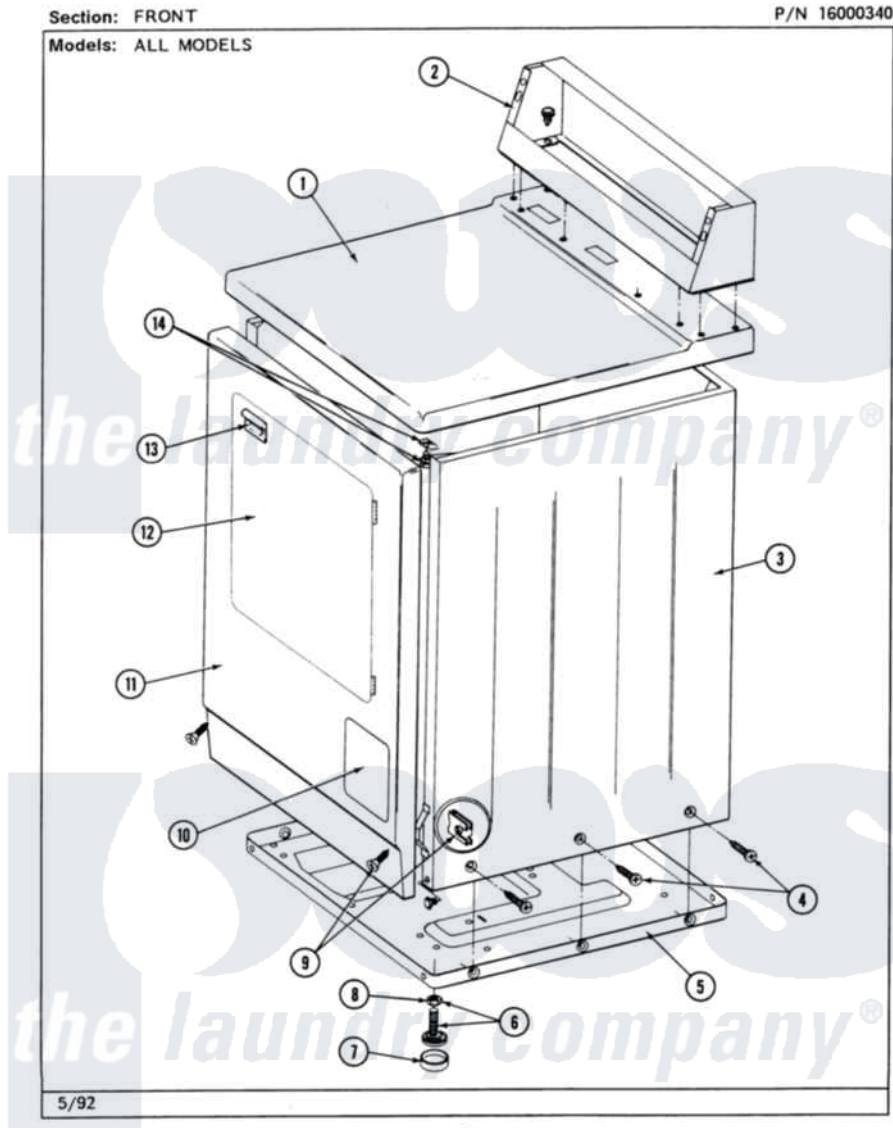

Maytag MDE26CTADW 01 - FRONT

Maytag Commercial Maytag MDE26CTADW Dryer Parts Parts Diagram 01 - FRONT
Click on the part number to view part

| Item | Original Part Number | Replaced By | Status | Part Description |
|------|-------------------------|---------------------------|---------------|--------------------------------|
| 001 | 307104 | | | Top Cover Assembly |
| " | NLA | | Not Available | (ALM) |
| 002 | 212276 | W10116760 | | Screw |
| " | NLA | | Not Available | CONTROL COVER (WHT) |
| 003 | NLA | | Not Available | CABINET (WHT) |
| " | Y310632 | 1163839 | | Screw |
| 004 | 213007 | | | Xfor Cabinet See Cabinet, Back |
| 005 | Y303361 | | Not Available | BASE ASSY. (UPPER & LOWER) |
| 006 | Y305086 | | | Adjustable Leg And Nut |
| 007 | Y314137 | | | Foot, Rubber |
| 008 | Y052740 | 62739 | | Nut, Lock |
| 009 | 204439 | | | Screw And Fstner Assembly |
| 010 | 302542 | | Not Available | PART NOT USED. (DG ONLY) |
| " | 302542L | | Not Available | PART NOT USED. (DG ONLY) |
| " | 302542M | | Not Available | ACCESS DOOR-HARVEST |

| | | | |
|-----|------------------------|---------------|-----------------------------|
| | | Not Available | WHEAT |
| " | NLA | Not Available | ACCESS DOOR (WHT) |
| 011 | NLA | Not Available | FRONT PANEL ASSY. (WHT) |
| 012 | 308061 | Not Available | DOOR ASSY. COMPLETE (WHT) |
| " | NLA | Not Available | (ALM) |
| 013 | 314946 | | Handle White |
| " | 314972 | | Handle Door ALM |
| " | NLA | Not Available | (H. WHEAT) |
| 014 | 204445 | | Screw And Fastener Assembly |