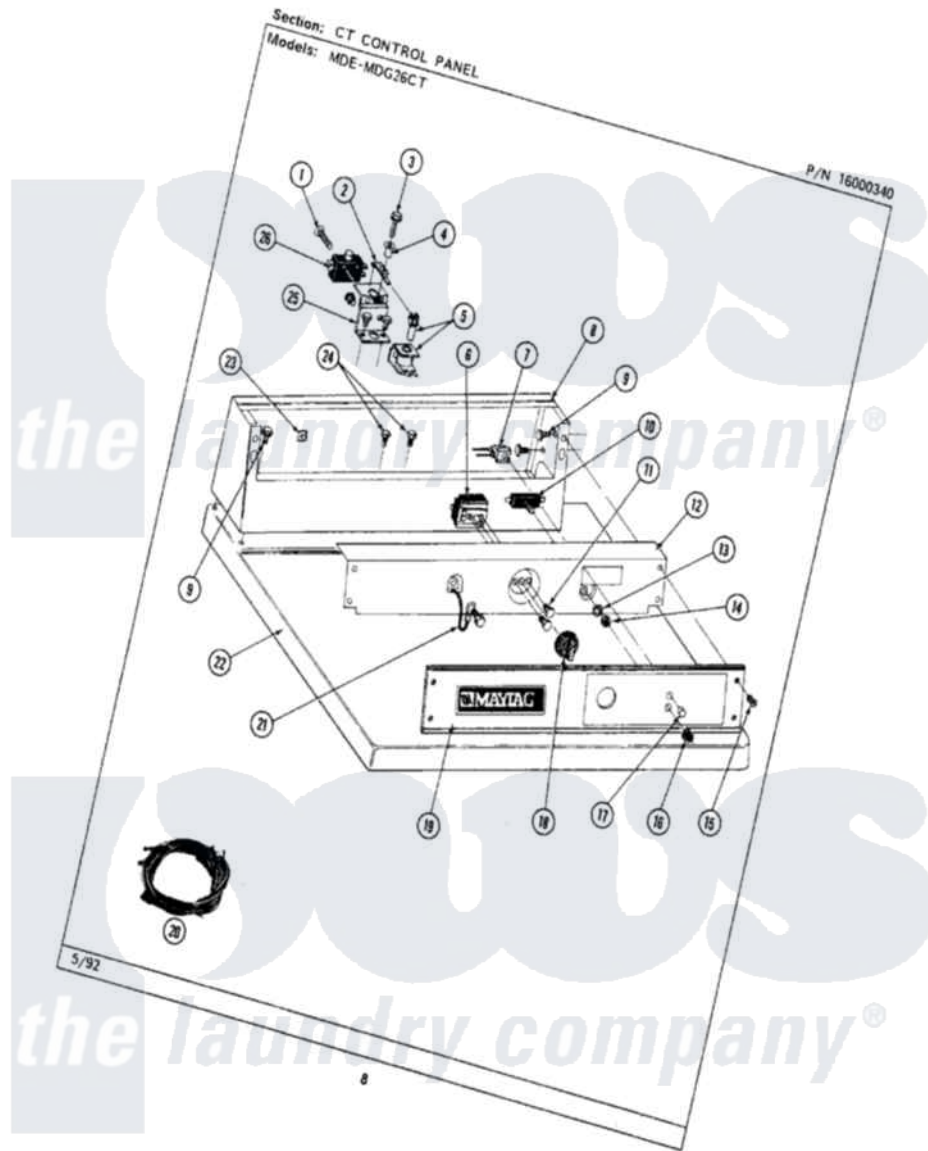

Maytag MDE26CTADW 03 - CT CONTROL PANEL

Maytag Commercial Maytag MDE26CTADW Dryer Parts Parts Diagram 03 - CT CONTROL PANEL
 Click on the part number to view part

Item	Original Part Number	Replaced By	Status	Part Description
001	212950	M0227520		Screw-Tc No.6-32 X 13/16", Preform SwiTch
002	NLA		Not Available	SPRING LEVER, RELAY
003	212949	22001866		Screw, Relay
004	NLA		Not Available	SPACER, ADVANCE RELAY
005	212951			Screw, No.6-32 X 1/4 Inch
"	305393			Solenoid For Relay Assembly
006	307237	W10327105		Switch, Cycle Selection
007	NLA		Not Available	PILOT LIGHT
008	NLA		Not Available	CONTROL COVER (WHT)
009	212276	W10116760		Screw
010	306941	W10149462		Switch, Push-To-Start
011	Y313588	488234		Screw 8-32 X 1/4
012	314912		Not Available	BRACKET, CONTROL PANEL (WHT)
"	NLA		Not Available	(ALM)
013	312751			Lockwasher, Start Switch

014	Y312706	422617	Nut
015	212277		Screw, No.8 X 1/2 Inch
016	Y312702		Knurled Nut, Start Switch
017	215564		Lens, Indicator Light
018	306938		Knob, Selector Switch
019	NLA	Not Available	CONTROL PANEL
020	NLA	Not Available	WIRE HARNESS----NA
021	205810		Wire, Ground
"	211252		Screw, Ground Wire
022	307105	Not Available	COVER, TOP ASSY. (WHT)
"	NLA	Not Available	(ALM)
023	215003		Fastener, Panel And Bracket
024	211294	90767	Screw, 8A X 3/8 HeX Washer Head Tapping
025	211294	90767	Screw, 8A X 3/8 HeX Washer Head Tapping
"	NLA	Not Available	RELAY BRACKET
026	Y303787	Not Available	SWITCH FOR RELAY