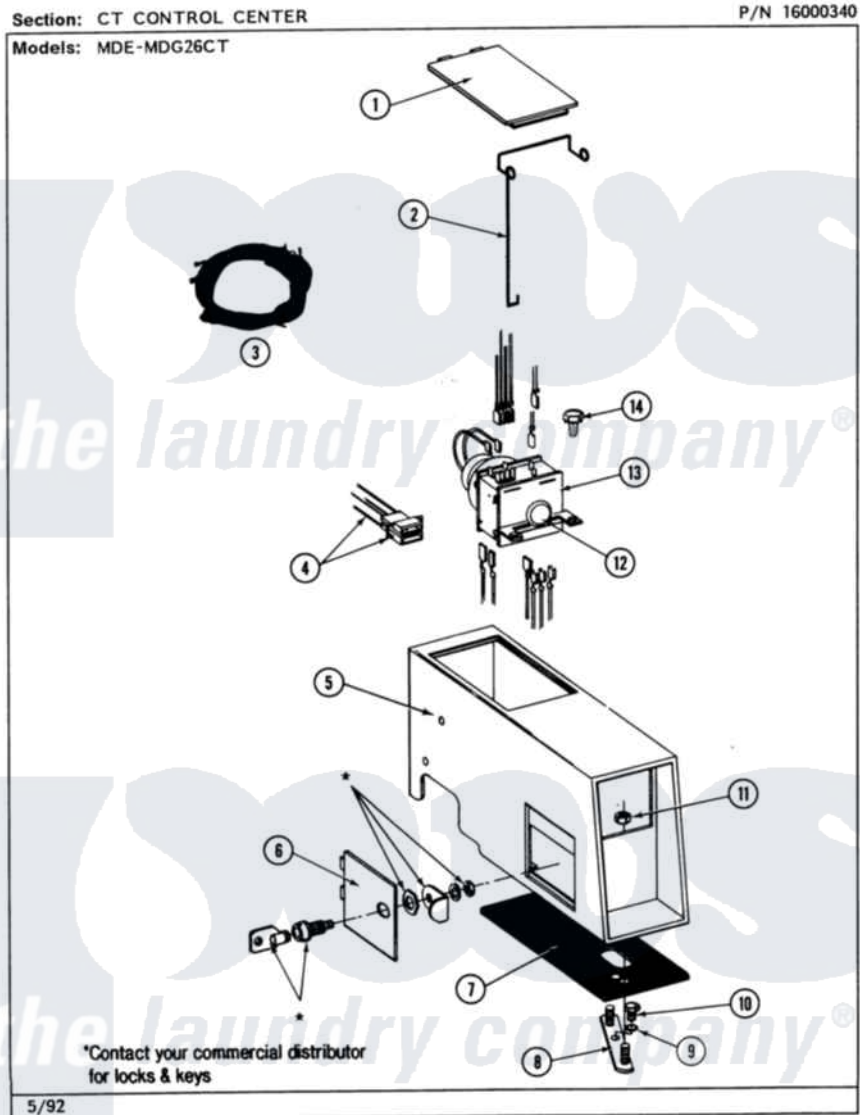

Maytag MDE26CTADW 04 - CT CONTROL CENTER

18

Maytag [Commercial Maytag MDE26CTADW Dryer Parts](#) Parts Diagram 04 - CT CONTROL CENTER
Click on the part number to view part

Item	Original Part Number	Replaced By	Status	Part Description
001	NLA		Not Available	ACCESS DOOR (WHT)
002	214878			Latch For Access Door
003	NLA		Not Available	WIRE HARNESS---NA
004	NLA		Not Available	HARNESS, TICKET CONTROL
005	NLA		Not Available	OUTER CASE (WHT)
006	NLA		Not Available	ACCESS DOOR (WHT)
007	214660			Gasket, Control Center
008	NLA		Not Available	MTG. STRAP---NA
009	910309			Washer, Mounting Strap
010	211294	90767		Screw, 8A X 3/8 HeX Washer Head Tapping
011	Y052740	62739		Nut, Lock
012	213089			Knob For Timer
"	Y312300			Groov-Pin
013	305867		Not Available	(45 MINS. FOR 303799 & 307142)

"	305868	Not Available	No.303799 & 307141 (37 1/2 MINS)
"	307142		Timer With Knob And Pin
"	NLA	Not Available	TIMER MOTOR
014	212276	W10116760	Screw