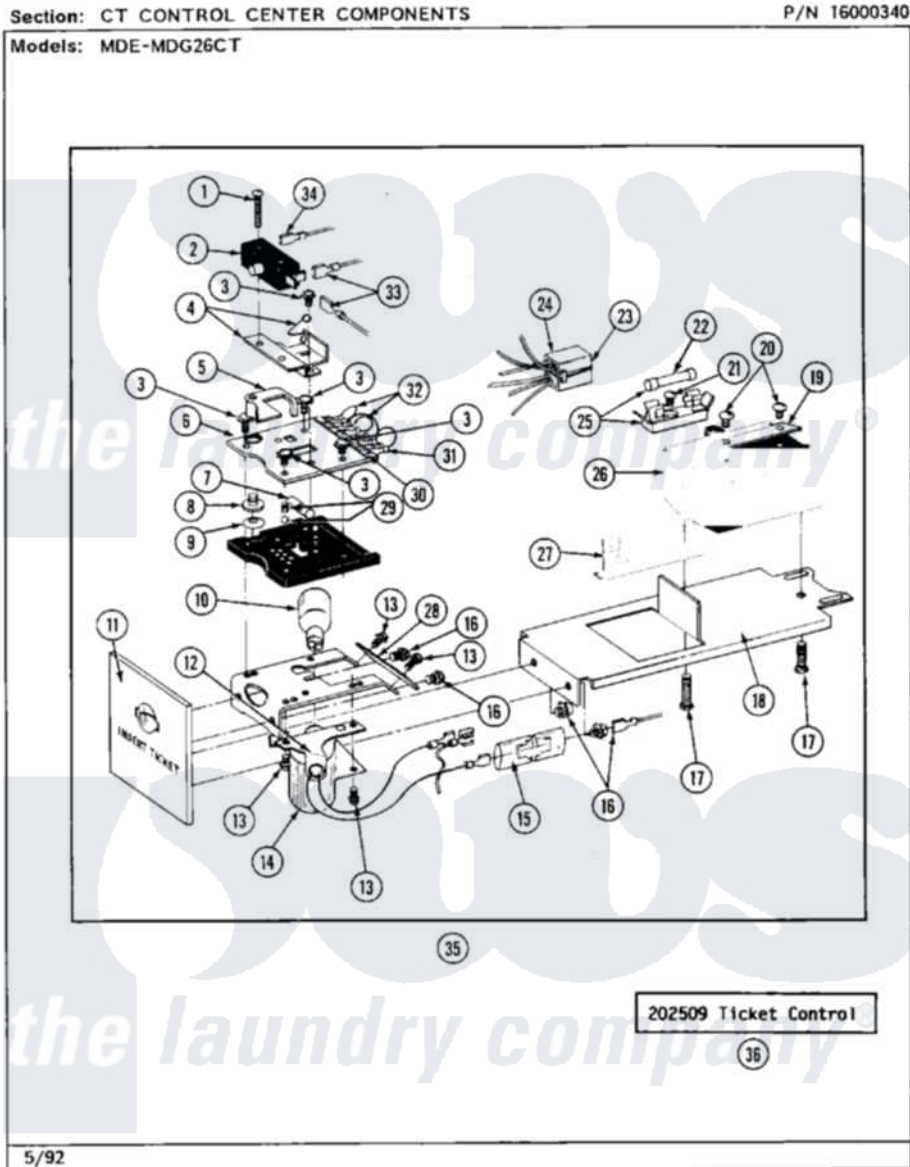

Maytag MDE26CTADW 05 - CT CONTROL CENTER COMPONENTS

22

Maytag [Commercial Maytag MDE26CTADW Dryer Parts](#) Parts Diagram 05 - CT CONTROL CENTER COMPONENTS
 Click on the part number to view part

Item	Original Part Number	Replaced By	Status	Part Description
001	NLA		Not Available	SCREW
002	204882		Not Available	SWITCH FOR TICKET CONTROL
003	NLA		Not Available	SEMS SCREW (No.4-40 X 1/2 INC)
004	204881			Cam Plate Assembly
005	214218			Lever, Switch
006	212452			Board, Circuit
007	214275			Roller For Cam
008	214220			Adjustment Thumb Wheel
009	NLA		Not Available	SPRING WASHER
010	202479	A3167501		Lamp Oven, Int.
011	NLA		Not Available	FRONT PLATE, TICKET CONTROL
012	NLA		Not Available	LAMP SOCKET W/BACKET
013	NLA		Not Available	SCREW, SHIELD TO CONTROL
014	212533			SHIELD FOR HEAT LAMP

015	Y201110		Not Available	CONNECTOR, WIRE (INDIC. LIGHT)
016	212519	488234		Screw 8-32 X 1/4
017	211294	90767		Screw, 8A X 3/8 HeX Washer Head Tapping
018	NLA		Not Available	BRACKET, TICKET ASSEMBLY
019	311612		Not Available	COVER, CIRCUIT BOARD TERMINALS
020	311613	Y311711		Screw, Fuse Block
021	NLA		Not Available	SCREW (No.6 X 1/4 INCH)
022	202713	22001555		Fuse
023	213074			Pin Receptacle For Plug
"	NLA		Not Available	PIN, PLUG
024	NLA		Not Available	HARNESS, TICKET CONTROL
025	NLA		Not Available	FUSE BLOCK W/FUSE
026	202477	22003292		Control As
027	NLA		Not Available	SHIELD
028	NLA		Not Available	TICKET DEFLECTOR
029	203140			Contact Ball Kit
030	NLA		Not Available	OVERLAY, CIRCUIT BOARD
031	Y311550		Not Available	SPADE (MINIATURE)
032	NLA		Not Available	JUMPER WIRE (BLACK)
033	NLA		Not Available	SPADE CONNECTOR
034	211737	248562		Terminal
035	NLA		Not Available	TICKET RECEIVER ASSEMBLY
036	202509			Ticket Control Assembly