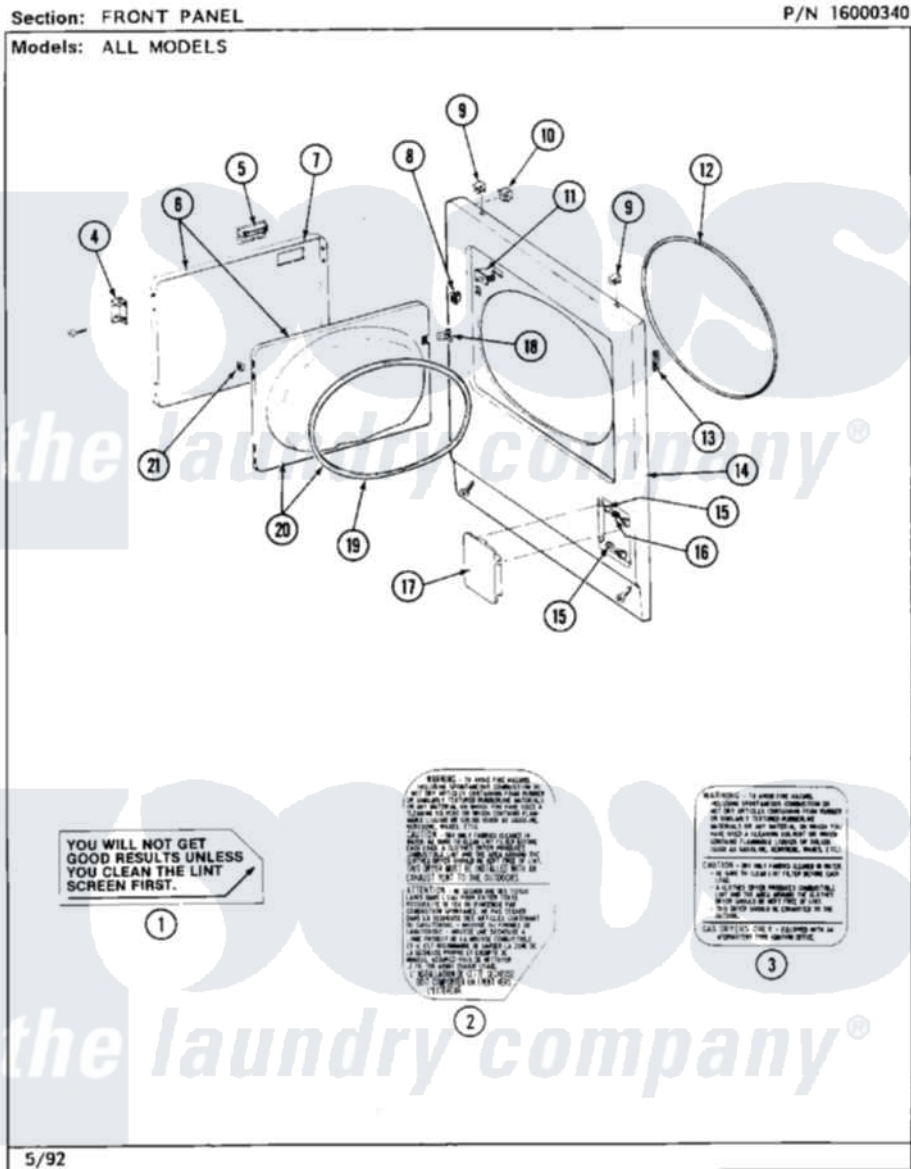

Maytag MDE26CTADW 06 - FRONT PANEL

24

Maytag [Commercial Maytag MDE26CTADW Dryer Parts](#) Parts Diagram 06 - FRONT PANEL
Click on the part number to view part

Item	Original Part Number	Replaced By	Status	Part Description
001	Y313340			LABEL, LINT SCREEN INSTRUCTION
002	314941		Not Available	LABEL, INSTRUCTION
003	314942			INSTRUCTION LABEL
"	NLA		Not Available	INSTRUCTION LABEL
004	307099	33001230		Hinge, Door
"	Y314062			Screw, Door Hinge And Panel
005	312960	489355		Screw, 8 X 1/2
"	314946			Handle White
"	314972			Handle Door ALM
"	NLA		Not Available	(H. WHEAT)
006	NLA		Not Available	(ALM)
"	Y307111		Not Available	DOOR ASSY. COMPLETE (WHT)
007	314966			Panel, Outer
"	NLA		Not Available	(ALM)
008	306436			Door Latch Kit--W

009	212982	22001650	Fastener, Spring
010	Y310376		Clip, Door Switch Harness
011	Y305754	W10169313	Switch-Dor
012	314937		Seal, Front Panel
013	Y313907		Fastener, Twin
014	204439		Screw And Fstner Assembly
"	NLA		Not Available
			PANEL, FRONT (WHT)
015	212949	22001866	Screw, Relay
"	312301		Not Available
			BUSHING FOR ACCESS STUD
"	NLA		Not Available
			BUSHING, ACCESS STUD
016	312369		Sleeve, Access Panel Stud Part Not Used
017	302542		Not Available
			PART NOT USED. (DG ONLY)
"	302542L		Not Available
			PART NOT USED. (DG ONLY)
"	302542M		Not Available
			ACCESS DOOR-HARVEST WHEAT
"	NLA		Not Available
			ACCESS DOOR (WHT)
018	314936	33001305	Strike, Door
"	314944	33001305	Strike, Door
019	314935	33001192	Seal, Door
020	307098		Not Available
			DOOR, INNER (W/SEAL)
021	Y313910		Clip, Door Liner To Outer Panel