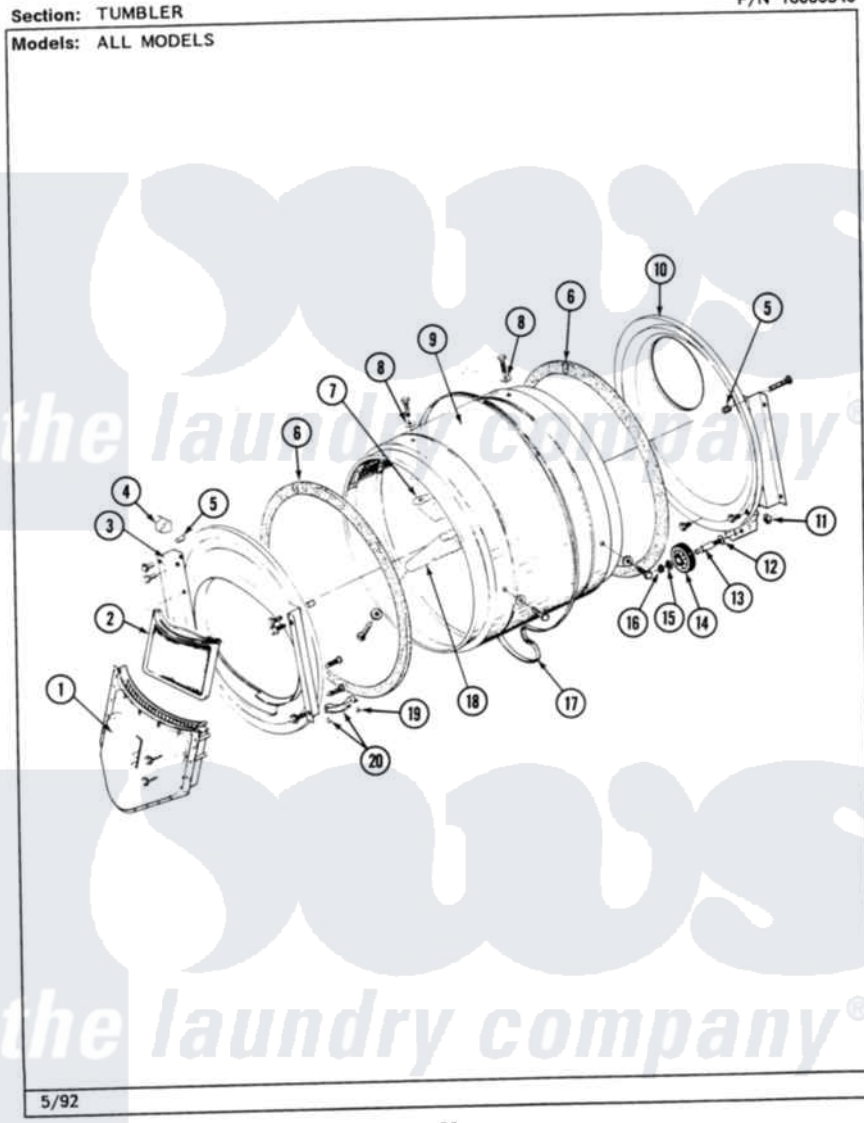

# Maytag MDE26CTADW 07 - TUMBLER

P/N 16000340

26

Maytag [Commercial Maytag MDE26CTADW Dryer Parts](#) Parts Diagram 07 - TUMBLER  
Click on the part number to view part

Item	Original Part Number	Replaced By	Status	Part Description
001	Y307112	<a href="#">33001016</a>		Outlet Duct Assembly
"	Y314110	<a href="#">33002917</a>		Screw, No.10-16
002	307108	<a href="#">33002970</a>		Lint Filte
003	307109	<a href="#">33001179</a>		Front, Tumbler
"	<a href="#">Y313561</a>			Screw---NA
"	NLA		Not Available	SCREW
"	Y310632	<a href="#">1163839</a>		Screw
004	<a href="#">Y310376</a>			Clip, Door Switch Harness
005	NLA		Not Available	COVER, THREAD
006	<a href="#">314820</a>			Seal, Tumbler
007	314803	<a href="#">33001012</a>		Baffle
"	<a href="#">Y310759</a>			Screw, Tumbler Baffles
008	<a href="#">314158</a>			Washer, Baffle To Tumbler
009	306663		Not Available	TUMBLER W/BAFFLES
"	314802		Not Available	TUMBLER W/OUT BAFFLES
010	<a href="#">211294</a>	<a href="#">90767</a>		Screw, 8A X 3/8 HeX Washer Head Tapping

"	Y307114	<a href="#">33001178</a>	Back, Tumbler
"	Y308544	<a href="#">33001178</a>	Back, Tumbler
011	312538	<a href="#">33001443</a>	Nut, Hex
012	Y313347	<a href="#">312535</a>	Washer, Vault Mounting Brk.
013	Y312948	<a href="#">6-3129480</a>	Shaft- Tumbler
014	Y303373	<a href="#">12001541</a>	Drum Roller/Washer Assembly--W
015	<a href="#">312535</a>		Washer, Vault Mounting Brk.
016	410233	<a href="#">9703438</a>	Ring-Retrn
017	<a href="#">Y312959</a>		Poly "V" Belt For Tumbler
018	314804	<a href="#">33001004</a>	Baffle, Tall
"	<a href="#">Y310759</a>		Screw, Tumbler Baffles
019	<a href="#">210720</a>		Rivet, Bearing To Tumbler Fmt
020	<a href="#">306508</a>		Tumbler Bearing Kit ---W