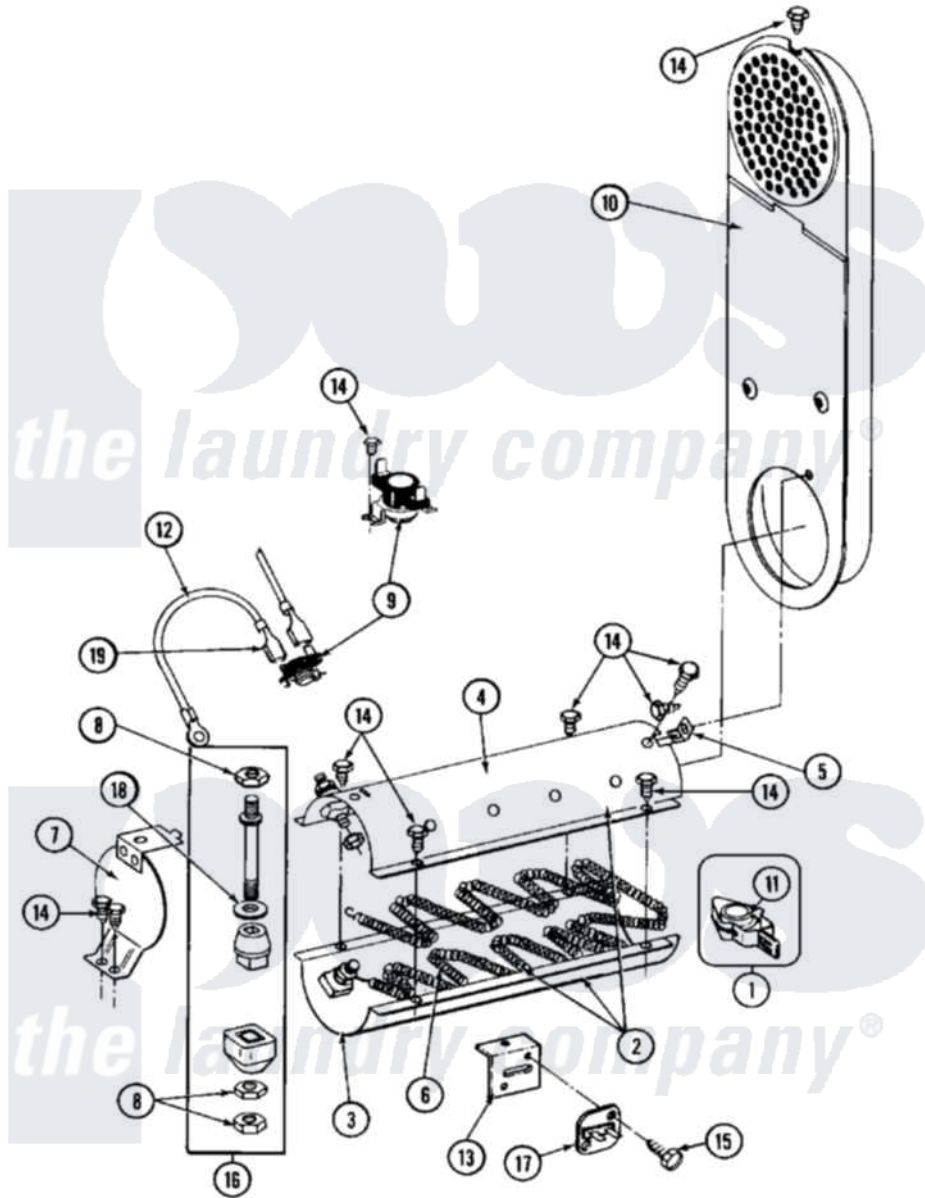

# Maytag MDE26CTADW 11 - HEATER (A0 SERIES)

Maytag Commercial Maytag MDE26CTADW Dryer Parts Parts Diagram 11 - HEATER (A0 SERIES)  
 Click on the part number to view part

Item	Original Part Number	Replaced By	Status	Part Description
001	<a href="#">Y303881</a>			Clip And Insulator Assembly
002	307470	<a href="#">Y303778</a>		Heater Assembly Complete
003	<a href="#">Y313576</a>			Heater Chamber, Bottom
004	Y313575		Not Available	HEATER CHAMBER, TOP
005	<a href="#">Y312890</a>			Retainer, Heater Chamber
006	<a href="#">Y313538</a>			Heater Element 240 Volt
007	304124		Not Available	HEATER SHIELD
008	<a href="#">311484</a>	<a href="#">112432</a>		Nut
009	<a href="#">303896</a>			Hi-Limit Thermostat-Canada
010	NLA		Not Available	INLET DUCT ASSY.
011	<a href="#">Y313270</a>			Insulator For Heater Elemen
012	<a href="#">Y304693</a>			Jumper Wire
013	<a href="#">315046</a>			MOUNTING BRACKET
014	<a href="#">211294</a>	<a href="#">90767</a>		Screw, 8A X 3/8 HeX Washer Head Tapping
015	NLA		Not Available	SCREW
016	<a href="#">Y304596</a>			Terminal Insulator Assembly

017 [307473](#)

Fuse, Thermal

018 [311093](#)

Washer, Terminal Connection

019 [210745](#)

Wire Terminal