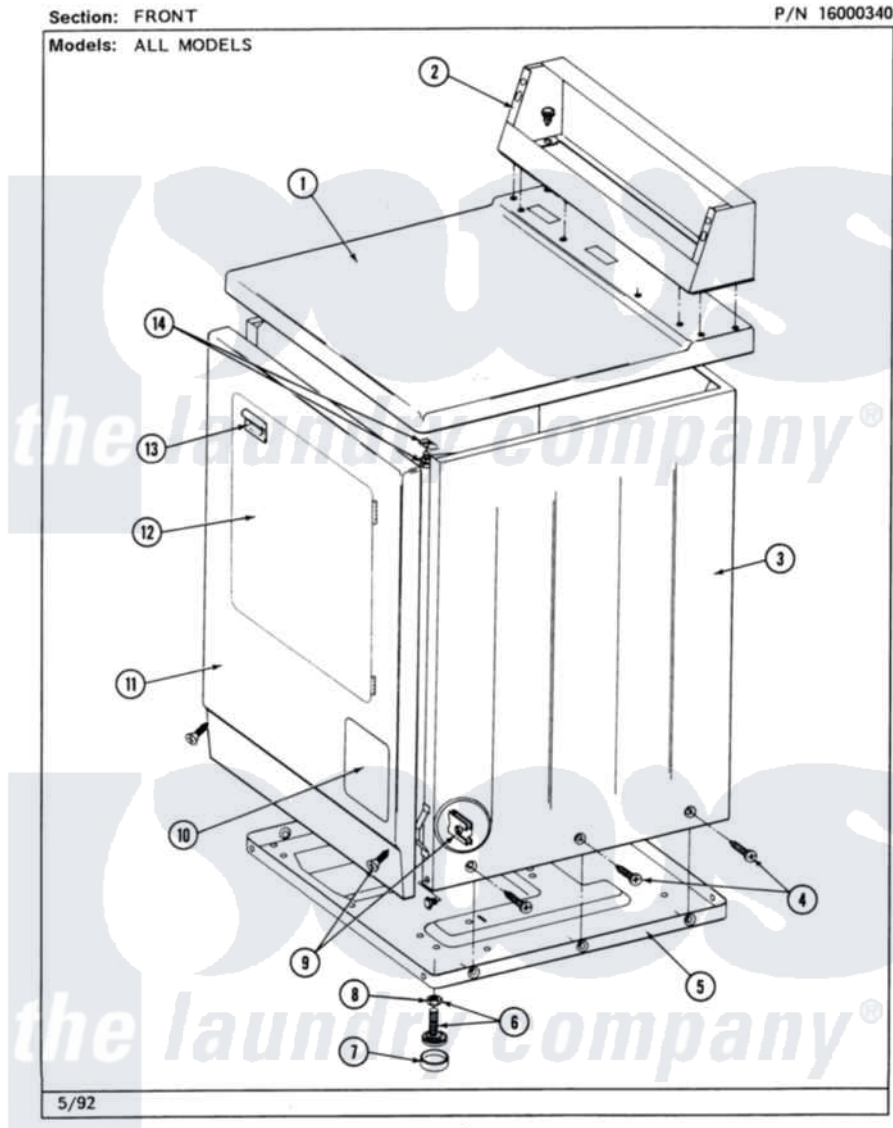

Maytag MDE26CTAEG 01 - FRONT

2

Maytag Commercial Maytag MDE26CTAEG Dryer Parts Parts Diagram 01 - FRONT
Click on the part number to view part

Item	Original Part Number	Replaced By	Status	Part Description
001	307104			Top Cover Assembly
"	NLA		Not Available	(ALM)
002	212276	W10116760		Screw
"	NLA		Not Available	CONTROL COVER (WHT)
003	NLA		Not Available	CABINET (WHT)
"	Y310632	1163839		Screw
004	213007			Xfor Cabinet See Cabinet, Back
005	Y303361		Not Available	BASE ASSY. (UPPER & LOWER)
006	Y305086			Adjustable Leg And Nut
007	Y314137			Foot, Rubber
008	Y052740	62739		Nut, Lock
009	204439			Screw And Fstner Assembly
010	302542		Not Available	PART NOT USED. (DG ONLY)
"	302542L		Not Available	PART NOT USED. (DG ONLY)
"	302542M		Not Available	ACCESS DOOR-HARVEST

		Not Available	WHEAT
"	NLA	Not Available	ACCESS DOOR (WHT)
011	NLA	Not Available	FRONT PANEL ASSY. (WHT)
012	308061	Not Available	DOOR ASSY. COMPLETE (WHT)
"	NLA	Not Available	(ALM)
013	314946		Handle White
"	314972		Handle Door ALM
"	NLA	Not Available	(H. WHEAT)
014	204445		Screw And Fastener Assembly