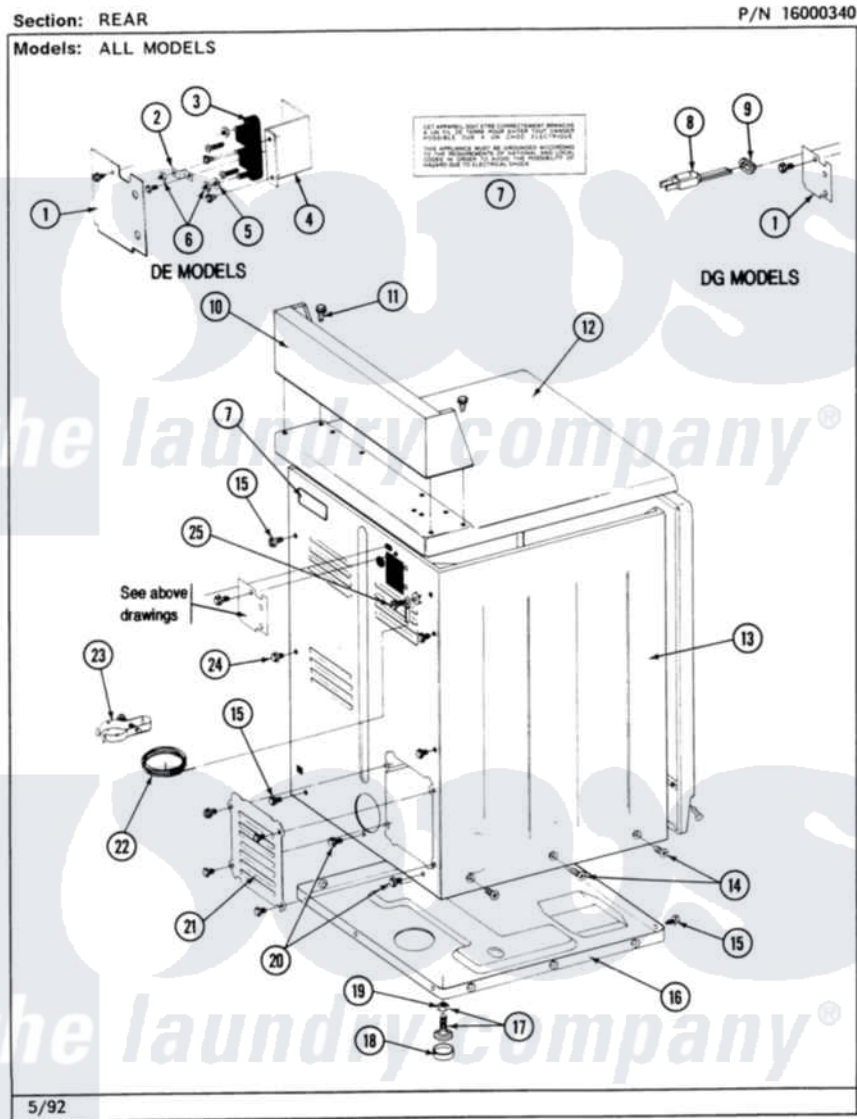

Maytag MDE26CTAEG 02 - REAR

4

Maytag [Commercial Maytag MDE26CTAEG Dryer Parts](#) Parts Diagram 02 - REAR
 Click on the part number to view part

| Item | Original Part Number | Replaced By | Status | Part Description |
|------|-------------------------|---------------------------|---------------|--|
| 001 | Y313561 | | | Screw---NA |
| " | Y312905 | | Not Available | COVER, TERMINAL |
| 002 | Y311423 | 489483 | | Screw 10-32 X 1/2 |
| " | Y312184 | | | Strap, Grounding |
| 003 | 400008 | | | Block, Terminal |
| " | Y312209 | W10001200 | | Screw |
| 004 | Y313561 | | | Screw---NA |
| " | Y310632 | 1163839 | | Screw |
| " | Y312904 | | | Bracket, Terminal Block |
| 005 | Y311270 | | | Washer, Terminal Block |
| 006 | 311484 | 112432 | | Nut |
| 007 | 214519 | | | LABEL, ELECTRICAL INSTR. PART NOT USED-GAS MODELS ONLY |
| 008 | 302521 | | Not Available | CORD, POWER PART NOT USED-GAS MODELS ONLY |
| " | 305168 | 33002916 | | Power Cord, Canadian 240V |

| | | | |
|-----|-------------------------|---------------------------|---|
| 009 | 211881 | | Grommet, Cord Part Not Used- Gas Models Only |
| 010 | NLA | Not Available | CONTROL COVER (WHT) |
| 011 | 212276 | W10116760 | Screw |
| 012 | 307105 | Not Available | COVER, TOP ASSY. (WHT) |
| " | NLA | Not Available | (ALM) |
| 013 | NLA | Not Available | CABINET (WHT) |
| 014 | 213007 | | Xfor Cabinet See Cabinet, Back |
| 015 | Y313561 | | Screw---NA |
| 016 | Y303361 | Not Available | BASE ASSY. (UPPER & LOWER) |
| 017 | Y305086 | | Adjustable Leg And Nut |
| 018 | Y314137 | | Foot, Rubber |
| 019 | Y052740 | 62739 | Nut, Lock |
| 020 | Y310632 | 1163839 | Screw |
| 021 | 211294 | 90767 | Screw, 8A X 3/8 HeX Washer Head Tapping |
| " | Y312951 | Not Available | ACCESS COVER, BACK |
| " | Y313559 | | Screw |
| 022 | 311155 | | Ground Wire And Clamp |
| 023 | 301548 | | Clamp, Ground Wire |
| " | NLA | Not Available | SCREW |
| 024 | Y310632 | 1163839 | Screw |
| 025 | NLA | Not Available | SCREW & WASHER ASSY. |