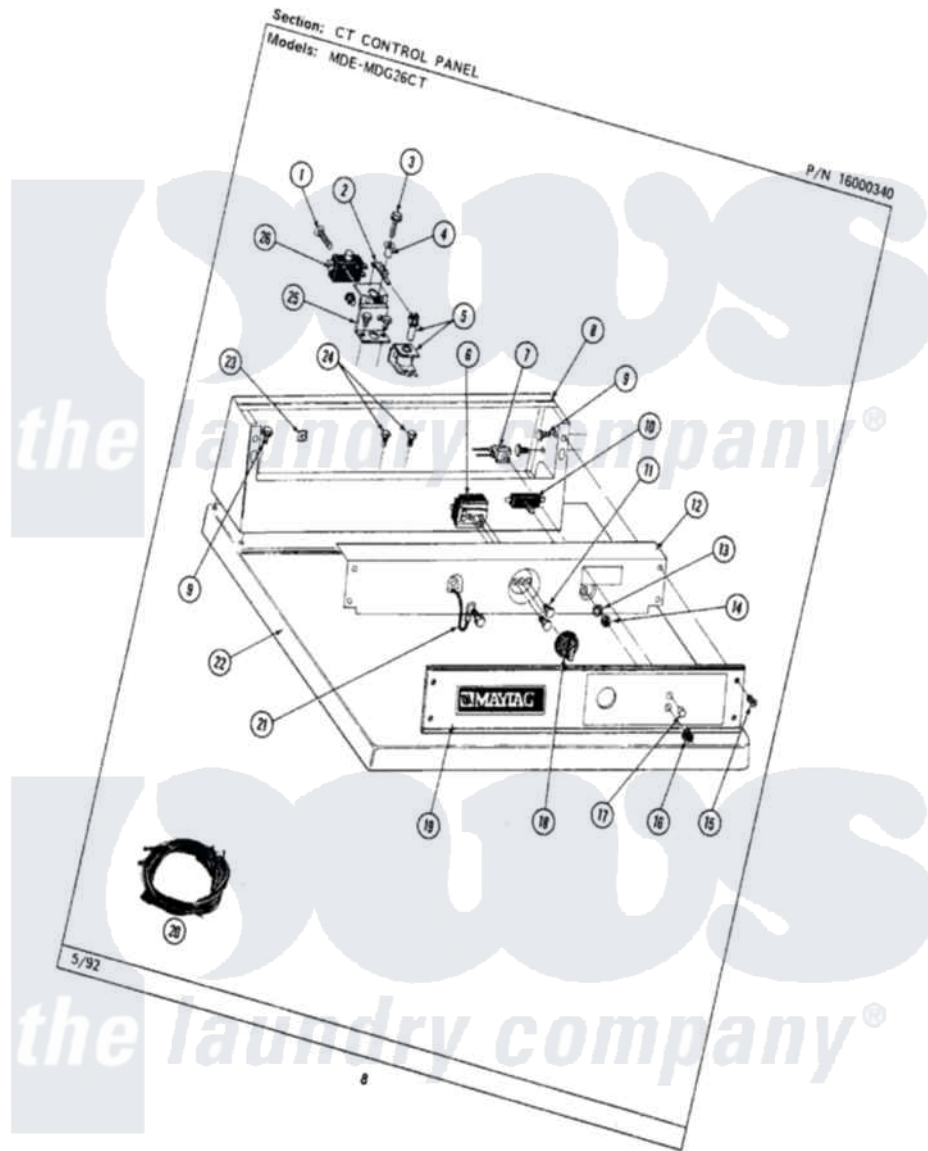

Maytag MDE26CTAEG 03 - CT CONTROL PANEL

Maytag [Commercial Maytag MDE26CTAEG Dryer Parts](#) Parts Diagram 03 - CT CONTROL PANEL
 Click on the part number to view part

Item	Original Part Number	Replaced By	Status	Part Description
001	212950	M0227520		Screw-Tc No.6-32 X 13/16", Preform SwiTch
002	NLA		Not Available	SPRING LEVER, RELAY
003	212949	22001866		Screw, Relay
004	NLA		Not Available	SPACER, ADVANCE RELAY
005	212951			Screw, No.6-32 X 1/4 Inch
"	305393			Solenoid For Relay Assembly
006	307237	W10327105		Switch, Cycle Selection
007	NLA		Not Available	PILOT LIGHT
008	NLA		Not Available	CONTROL COVER (WHT)
009	212276	W10116760		Screw
010	306941	W10149462		Switch, Push-To-Start
011	Y313588	488234		Screw 8-32 X 1/4
012	314912		Not Available	BRACKET, CONTROL PANEL (WHT)
"	NLA		Not Available	(ALM)
013	312751			Lockwasher, Start Switch

014	Y312706	422617	Nut
015	212277		Screw, No.8 X 1/2 Inch
016	Y312702		Knurled Nut, Start Switch
017	215564		Lens, Indicator Light
018	306938		Knob, Selector Switch
019	NLA	Not Available	CONTROL PANEL
020	NLA	Not Available	WIRE HARNESS
021	205810		Wire, Ground
"	211252		Screw, Ground Wire
022	307105	Not Available	COVER, TOP ASSY. (WHT)
"	NLA	Not Available	(ALM)
023	215003		Fastener, Panel And Bracket
024	211294	90767	Screw, 8A X 3/8 HeX Washer Head Tapping
025	211294	90767	Screw, 8A X 3/8 HeX Washer Head Tapping
"	NLA	Not Available	RELAY BRACKET
026	Y303787	Not Available	SWITCH FOR RELAY