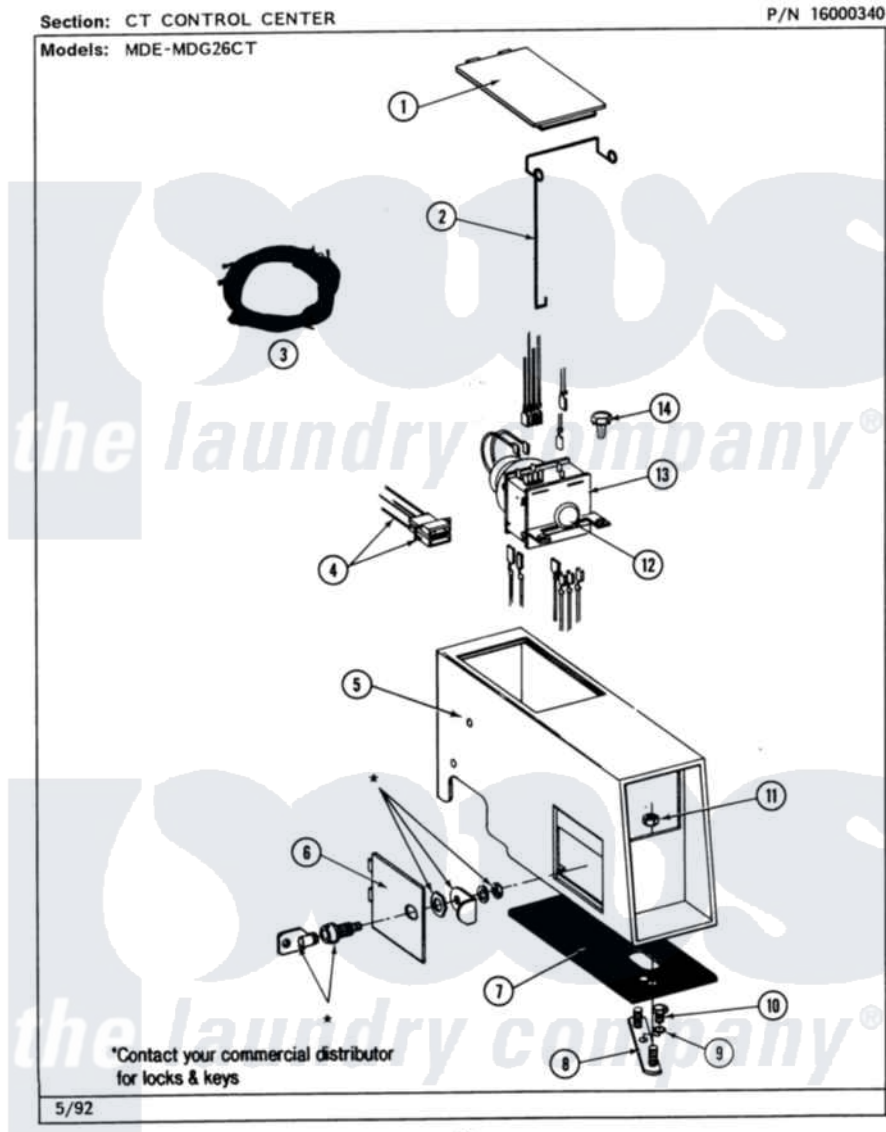

Maytag MDE26CTAEG 04 - CT CONTROL CENTER

18

Maytag [Commercial Maytag MDE26CTAEG Dryer Parts](#) Parts Diagram 04 - CT CONTROL CENTER
Click on the part number to view part

Item	Original Part Number	Replaced By	Status	Part Description
001	NLA		Not Available	ACCESS DOOR (WHT)
002	214878			Latch For Access Door
003	NLA		Not Available	WIRE HARNESS
004	NLA		Not Available	HARNESS, TICKET CONTROL
005	NLA		Not Available	OUTER CASE (WHT)
006	NLA		Not Available	ACCESS DOOR (WHT)
007	214660			Gasket, Control Center
008	NLA		Not Available	MTG. STRAP---NA
009	910309			Washer, Mounting Strap
010	211294	90767		Screw, 8A X 3/8 HeX Washer Head Tapping
011	Y052740	62739		Nut, Lock
012	213089			Knob For Timer
"	Y312300			Groov-Pin
013	305867		Not Available	(45 MINS. FOR 303799 & 307142)

"	305868	Not Available	No.303799 & 307141 (37 1/2 MINS)
"	307142		Timer With Knob And Pin
"	NLA	Not Available	TIMER MOTOR
014	212276	W10116760	Screw