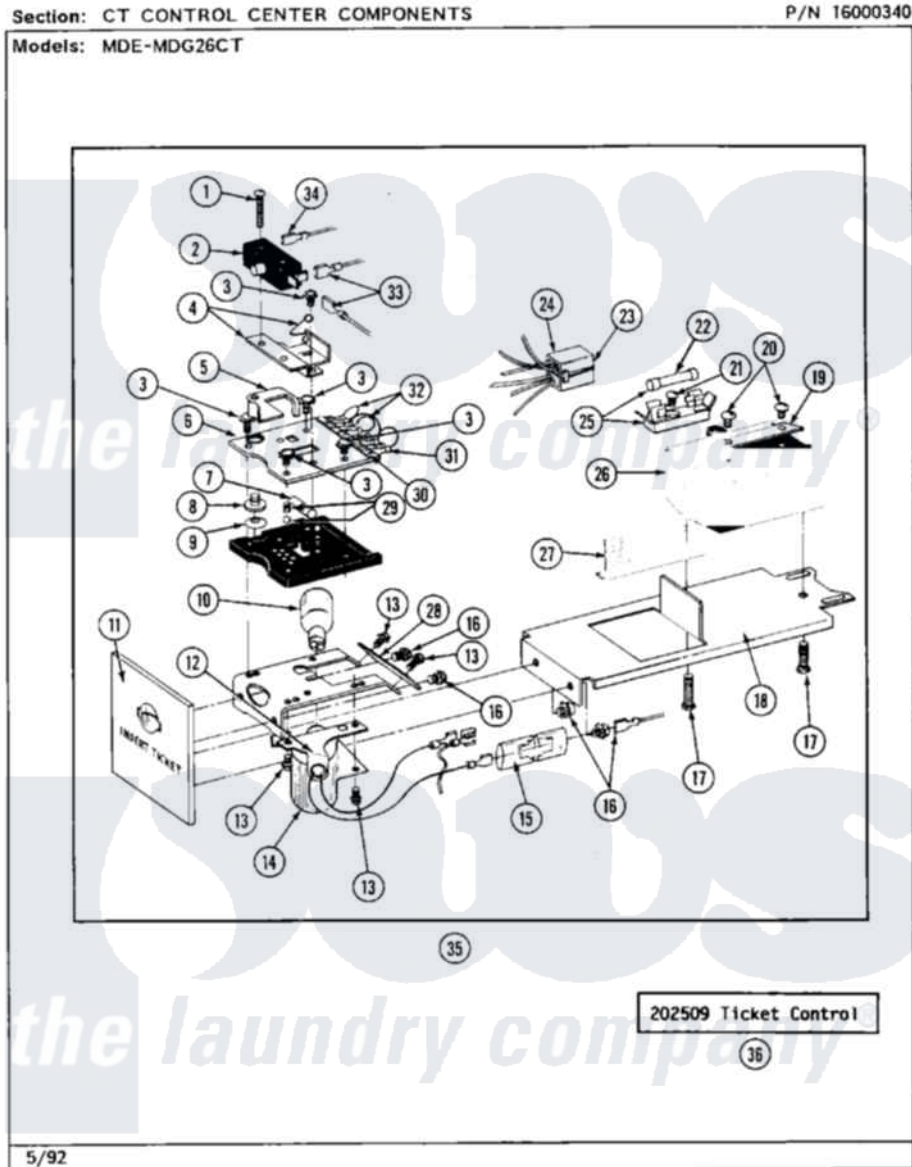

Maytag MDE26CTAEG 05 - CT CONTROL CENTER COMPONENTS

22

Maytag [Commercial Maytag MDE26CTAEG Dryer Parts](#) Parts Diagram 05 - CT CONTROL CENTER COMPONENTS
 Click on the part number to view part

Item	Original Part Number	Replaced By	Status	Part Description
001	NLA		Not Available	SCREW
002	204882		Not Available	SWITCH FOR TICKET CONTROL
003	NLA		Not Available	SEMS SCREW (No.4-40 X 1/2 INC)
004	204881			Cam Plate Assembly
005	214218			Lever, Switch
006	212452			Board, Circuit
007	214275			Roller For Cam
008	214220			Adjustment Thumb Wheel
009	NLA		Not Available	SPRING WASHER
010	202479	A3167501		Lamp Oven, Int.
011	NLA		Not Available	FRONT PLATE, TICKET CONTROL
012	NLA		Not Available	LAMP SOCKET W/BRACKET
013	NLA		Not Available	SCREW, SHIELD TO CONTROL
014	212533			SHIELD FOR HEAT LAMP

015	Y201110		Not Available	CONNECTOR, WIRE (INDIC. LIGHT)
016	212519	488234		Screw 8-32 X 1/4
017	211294	90767		Screw, 8A X 3/8 HeX Washer Head Tapping
018	NLA		Not Available	BRACKET, TICKET ASSEMBLY
019	311612		Not Available	COVER, CIRCUIT BOARD TERMINALS
020	311613	Y311711		Screw, Fuse Block
021	NLA		Not Available	SCREW (No.6 X 1/4 INCH)
022	202713	22001555		Fuse
023	213074			Pin Receptacle For Plug
"	NLA		Not Available	PIN, PLUG
024	NLA		Not Available	HARNESS, TICKET CONTROL
025	NLA		Not Available	FUSE BLOCK W/FUSE
026	202477	22003292		Control As
027	NLA		Not Available	SHIELD
028	NLA		Not Available	TICKET DEFLECTOR
029	203140			Contact Ball Kit
030	NLA		Not Available	OVERLAY, CIRCUIT BOARD
031	Y311550		Not Available	SPADE (MINIATURE)
032	NLA		Not Available	JUMPER WIRE (BLACK)
033	NLA		Not Available	SPADE CONNECTOR
034	211737	248562		Terminal
035	NLA		Not Available	TICKET RECEIVER ASSEMBLY
036	202509			Ticket Control Assembly