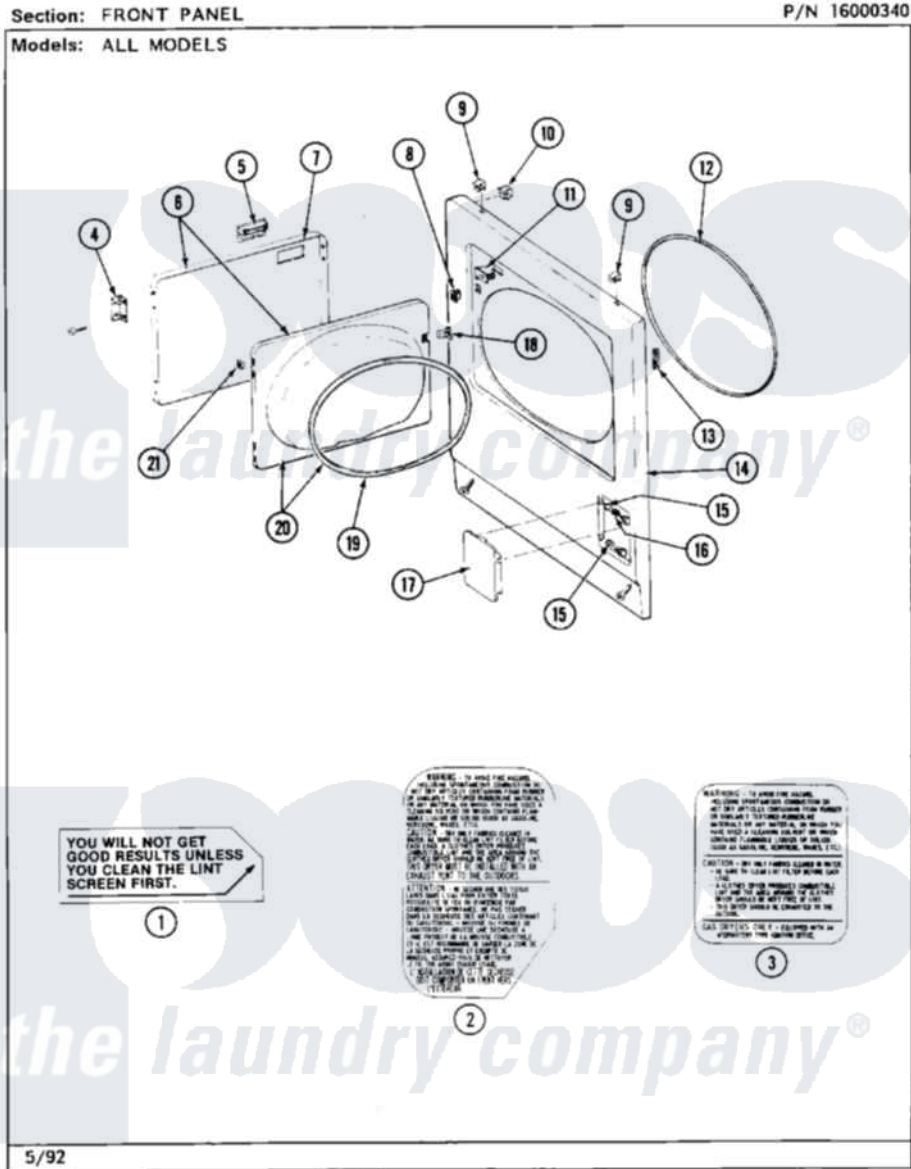

# Maytag MDE26CTAEG 06 - FRONT PANEL

24

Maytag [Commercial Maytag MDE26CTAEG Dryer Parts](#) Parts Diagram 06 - FRONT PANEL  
Click on the part number to view part

Item	Original Part Number	Replaced By	Status	Part Description
001	<a href="#">Y313340</a>			LABEL, LINT SCREEN INSTRUCTION
002	314941		Not Available	LABEL, INSTRUCTION
003	<a href="#">314942</a>			INSTRUCTION LABEL
"	NLA		Not Available	INSTRUCTION LABEL
004	307099	<a href="#">33001230</a>		Hinge, Door
"	<a href="#">Y314062</a>			Screw, Door Hinge And Panel
005	312960	<a href="#">489355</a>		Screw, 8 X 1/2
"	<a href="#">314946</a>			Handle White
"	<a href="#">314972</a>			Handle Door ALM
"	NLA		Not Available	(H. WHEAT)
006	NLA		Not Available	(ALM)
"	Y307111		Not Available	DOOR ASSY. COMPLETE (WHT)
007	<a href="#">314966</a>			Panel, Outer
"	NLA		Not Available	(ALM)
008	<a href="#">306436</a>			Door Latch Kit--W

009	212982	<a href="#">22001650</a>	Fastener, Spring
010	<a href="#">Y310376</a>		Clip, Door Switch Harness
011	Y305754	<a href="#">W10169313</a>	Switch-Dor
012	<a href="#">314937</a>		Seal, Front Panel
013	<a href="#">Y313907</a>		Fastener, Twin
014	<a href="#">204439</a>		Screw And Fstner Assembly
"	NLA		Not Available
			PANEL, FRONT (WHT)
015	212949	<a href="#">22001866</a>	Screw, Relay
"	312301		Not Available
			BUSHING FOR ACCESS STUD
"	NLA		Not Available
			BUSHING, ACCESS STUD
016	<a href="#">312369</a>		Sleeve, Access Panel Stud Part Not Used
017	302542		Not Available
			PART NOT USED. (DG ONLY)
"	302542L		Not Available
			PART NOT USED. (DG ONLY)
"	302542M		Not Available
			ACCESS DOOR-HARVEST WHEAT
"	NLA		Not Available
			ACCESS DOOR (WHT)
018	314936	<a href="#">33001305</a>	Strike, Door
"	314944	<a href="#">33001305</a>	Strike, Door
019	314935	<a href="#">33001192</a>	Seal, Door
020	307098		Not Available
			DOOR, INNER (W/SEAL)
021	<a href="#">Y313910</a>		Clip, Door Liner To Outer Panel