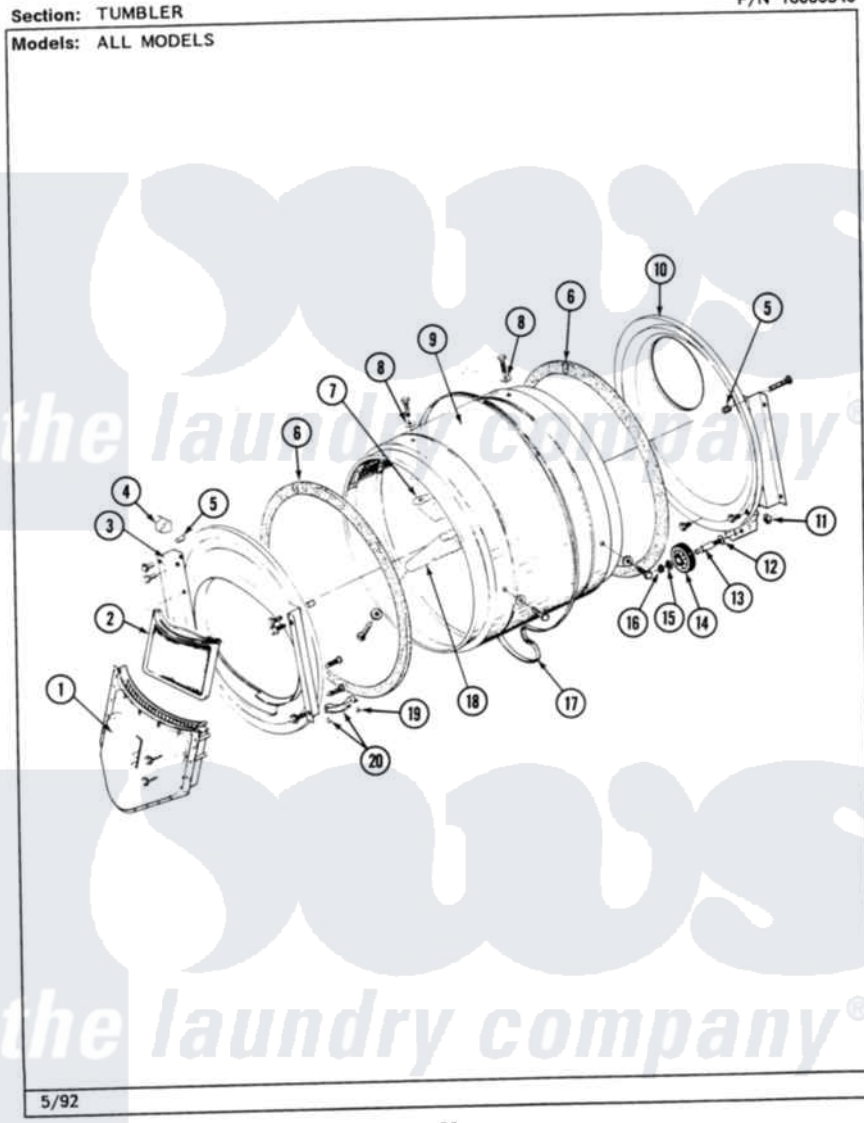

# Maytag MDE26CTAEG 07 - TUMBLER

P/N 16000340

26

Maytag [Commercial Maytag MDE26CTAEG Dryer Parts](#) Parts Diagram 07 - TUMBLER  
Click on the part number to view part

Item	Original Part Number	Replaced By	Status	Part Description
001	Y307112	<a href="#">33001016</a>		Outlet Duct Assembly
"	Y314110	<a href="#">33002917</a>		Screw, No.10-16
002	307108	<a href="#">33002970</a>		Lint Filte
003	307109	<a href="#">33001179</a>		Front, Tumbler
"	<a href="#">Y313561</a>			Screw---NA
"	NLA		Not Available	SCREW
"	Y310632	<a href="#">1163839</a>		Screw
004	<a href="#">Y310376</a>			Clip, Door Switch Harness
005	NLA		Not Available	COVER, THREAD
006	<a href="#">314820</a>			Seal, Tumbler
007	314803	<a href="#">33001012</a>		Baffle
"	<a href="#">Y310759</a>			Screw, Tumbler Baffles
008	<a href="#">314158</a>			Washer, Baffle To Tumbler
009	306663		Not Available	TUMBLER W/BAFFLES
"	314802		Not Available	TUMBLER W/OUT BAFFLES
010	<a href="#">211294</a>	<a href="#">90767</a>		Screw, 8A X 3/8 HeX Washer Head Tapping

"	Y307114	<a href="#">33001178</a>	Back, Tumbler
"	Y308544	<a href="#">33001178</a>	Back, Tumbler
011	312538	<a href="#">33001443</a>	Nut, Hex
012	Y313347	<a href="#">312535</a>	Washer, Vault Mounting Brk.
013	Y312948	<a href="#">6-3129480</a>	Shaft- Tumbler
014	Y303373	<a href="#">12001541</a>	Drum Roller/Washer Assembly--W
015	<a href="#">312535</a>		Washer, Vault Mounting Brk.
016	410233	<a href="#">9703438</a>	Ring-Retrn
017	<a href="#">Y312959</a>		Poly "V" Belt For Tumbler
018	314804	<a href="#">33001004</a>	Baffle, Tall
"	<a href="#">Y310759</a>		Screw, Tumbler Baffles
019	<a href="#">210720</a>		Rivet, Bearing To Tumbler Fmt
020	<a href="#">306508</a>		Tumbler Bearing Kit ---W