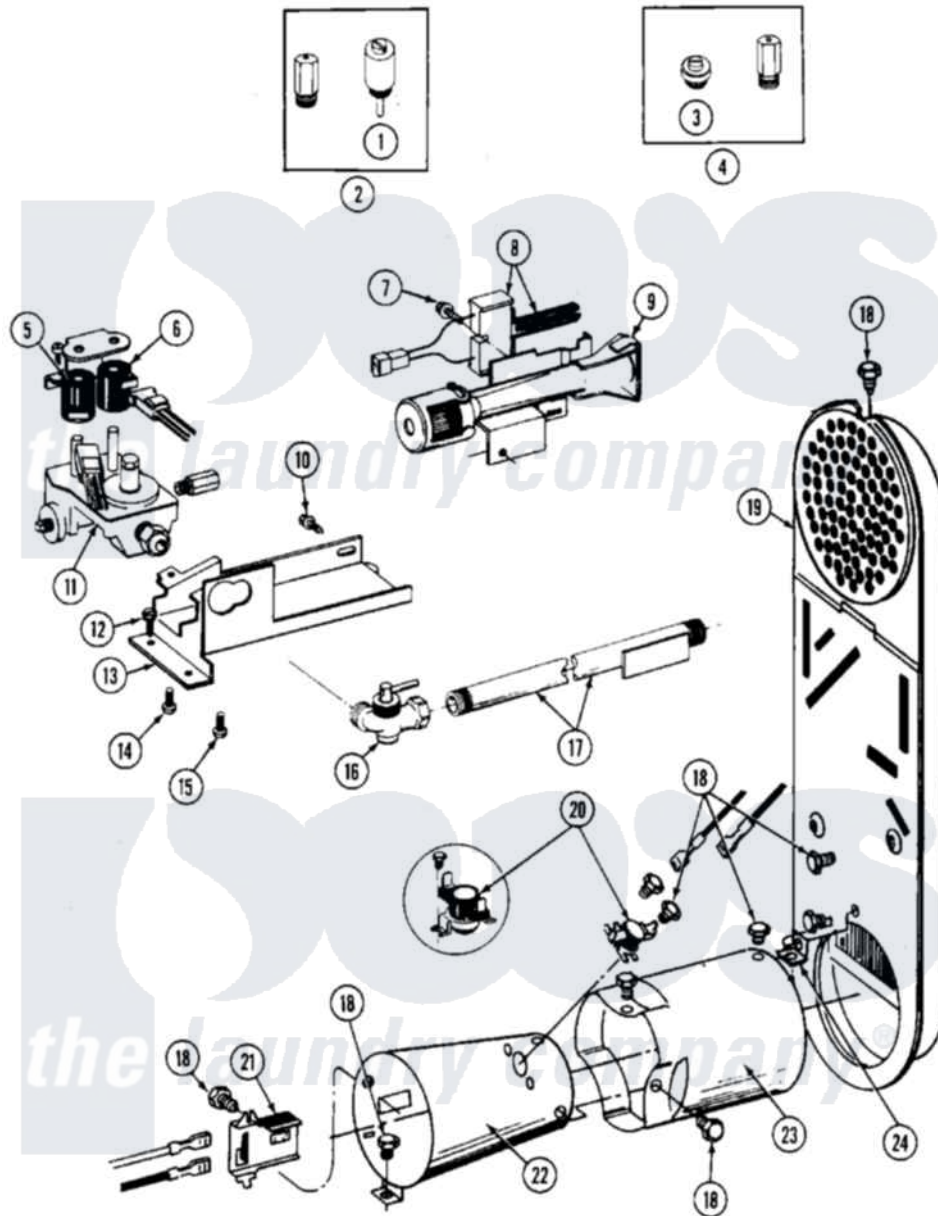

Maytag MDE26CTAEG 09 - MOTOR DRIVE, BLOWER & BASE FRAME

Maytag [Commercial Maytag MDE26CTAEG Dryer Parts](#) Parts Diagram 09 - MOTOR DRIVE, BLOWER & BASE FRAME

[Click on the part number to view part](#)

Item	Original Part Number	Replaced By	Status	Part Description
001	Y312961	W10116751		Screw
002	410233	9703438		Ring-Retrn
003	312967			Clamp, Blower Housing
004	Y303836			Blower Wheel Assembly And Clamp
005	Y312893			Housing, Blower
006	901220			Ground Wire
007	Y303358	W10410999		Motor-Drive
008	306207		Not Available	(PROD. No.303358-8 & No.303358-9)
"	NLA		Not Available	SWITCH, MOTOR START-PROD.
"	Y303877		Not Available	SWITCH, MOTOR EXTERNAL START No.303358-2, No.303358-4, 303358-7
"	Y303879			Switch, Motor External Start
009	Y015825			Clip, Motor To Motor Support
010	Y053241			Set Screw, Motor Pulley

011	Y305185	6-3051850	Pulley- MO
012	910343	488234	Screw 8-32 X 1/4
013	Y303945		IDLER SPRING ASSY. W/PLUG
014	Y312959		Poly "V" Belt For Tumbler
015	312958	354987	Ring, Retaining
016	Y312527		Washer, Idler Shaft
017	Y303705	6-3037050	Pulley- ID
018	Y014874		Screw, Idler Arm And Sleeve
019	Y312894	315772	Sleeve, Idler Arm
020	Y303363	6-3033630	Idler Arm
021	211294	90767	Screw, 8A X 3/8 HeX Washer Head Tapping
022	Y313582	W10116756	Spacer
023	NLA	Not Available	SUPPORT, MOTOR
024	Y310632	1163839	Screw
025	Y313561		Screw----NA
026	314778	Not Available	COVER, BLOWER HOUSING
027	Y312901		Seal, Housing Cover
028	210684		Foot, Adjustable Leg
029	Y302699	22003428	Leg, Adjustable
030	210385		Lock Nut For Adjustable Leg
031	Y303361	Not Available	BASE ASSY. (UPPER & LOWER)
032	Y310376		Clip, Door Switch Harness
033	Y303442		EXHAUST DUCT ASSEMBLY
034	410490		Spring, Retainer Wire Harness
035	Y313262	W10116752	Retainer-
036	306199		Relay, Heater