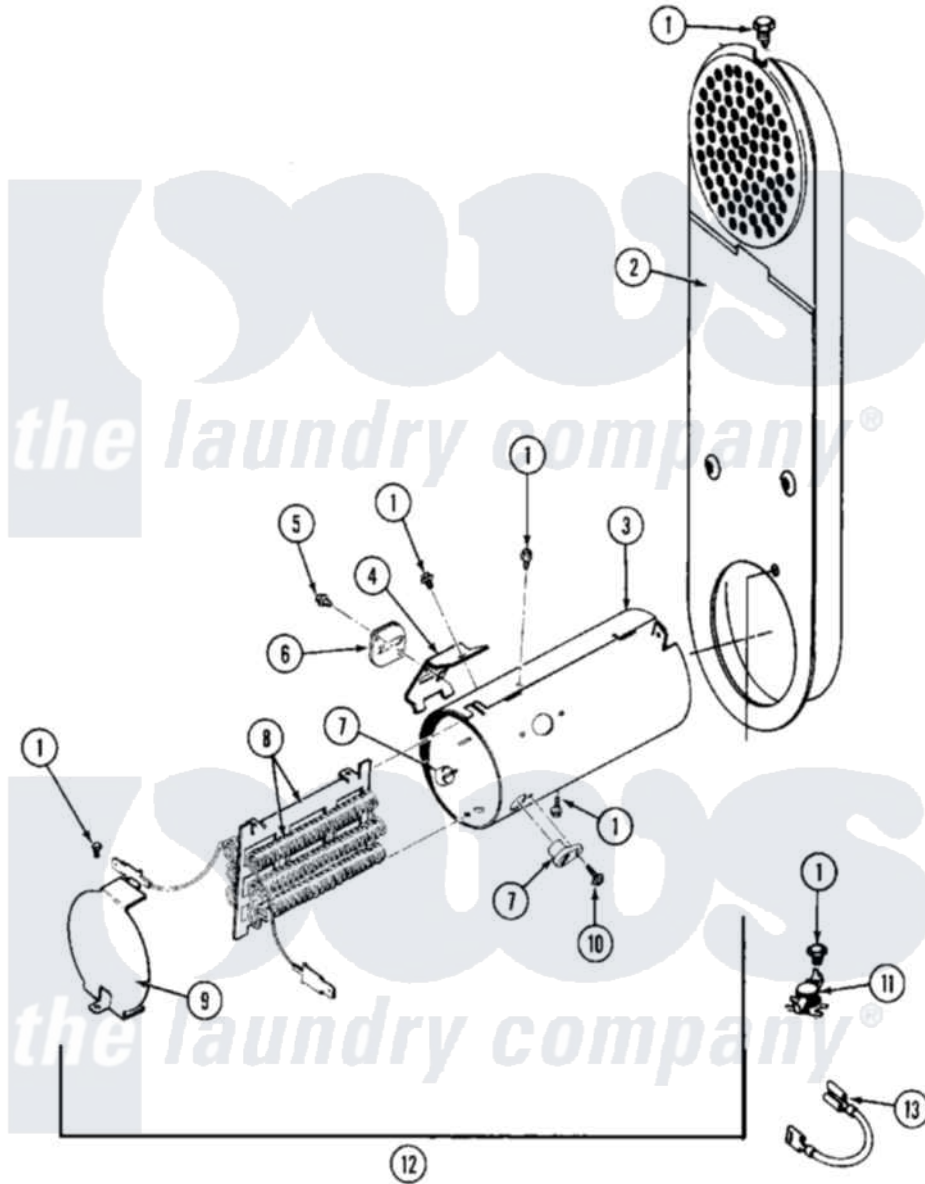

Maytag MDE26CTAEG 11 - HEATER (A0 SERIES)

Maytag [Commercial Maytag MDE26CTAEG Dryer Parts](#) Parts Diagram 11 - HEATER (A0 SERIES)
 Click on the part number to view part

Item	Original Part Number	Replaced By	Status	Part Description
001	Y303881			Clip And Insulator Assembly
002	307471			Heater Assembly Complete
003	Y313576			Heater Chamber, Bottom
004	Y313575		Not Available	HEATER CHAMBER, TOP
005	Y312890			Retainer, Heater Chamber
006	Y304837	W10116793		Element
007	304124		Not Available	HEATER SHIELD
008	311484	112432		Nut
009	303396			Thermostat, Hi-Limit
010	NLA		Not Available	INLET DUCT ASSY.
011	Y313270			Insulator For Heater Elemen
012	Y304693			Jumper Wire
013	315046			MOUNTING BRACKET
014	211294	90767		Screw, 8A X 3/8 HeX Washer Head Tapping
015	NLA		Not Available	SCREW
016	Y304596			Terminal Insulator Assembly

017 [307473](#)

Fuse, Thermal

018 [311093](#)

Washer, Terminal Connection

019 [210745](#)

Wire Terminal