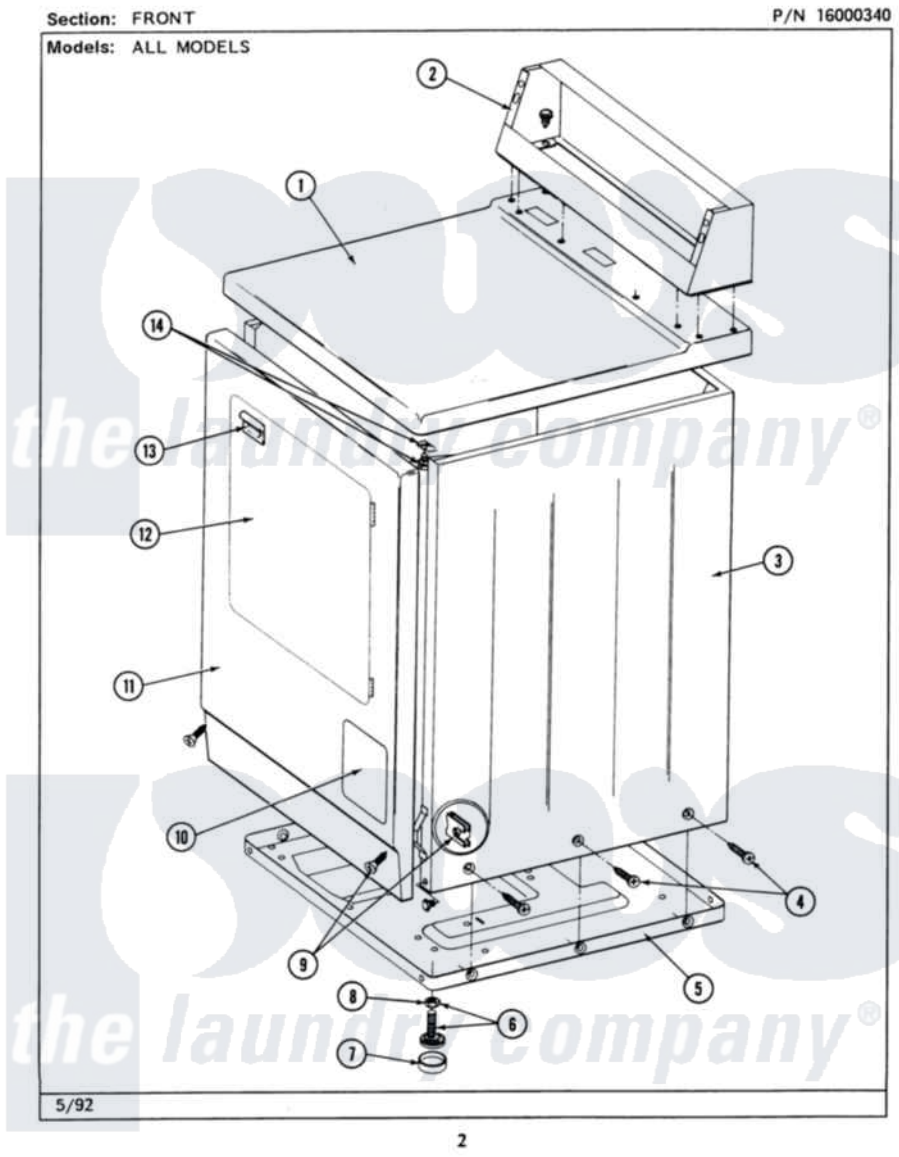

Maytag MDE26CTAEL 01 - FRONT

Maytag [Commercial Maytag MDE26CTAEL Dryer Parts](#) Parts Diagram 01 - FRONT
 Click on the part number to view part

Item	Original Part Number	Replaced By	Status	Part Description
001	307104			Top Cover Assembly
"	NLA		Not Available	(ALM)
002	212276	W10116760		Screw
"	NLA		Not Available	CONTROL COVER (WHT)
003	NLA		Not Available	CABINET (WHT)
"	Y310632	1163839		Screw
004	213007			Xfor Cabinet See Cabinet, Back
005	Y303361		Not Available	BASE ASSY. (UPPER & LOWER)
006	Y305086			Adjustable Leg And Nut
007	Y314137			Foot, Rubber
008	Y052740	62739		Nut, Lock
009	204439			Screw And Fstner Assembly
010	302542		Not Available	PART NOT USED. (DG ONLY)
"	302542L		Not Available	PART NOT USED. (DG ONLY)
"	302542M		Not Available	ACCESS DOOR-HARVEST

		Not Available	WHEAT
"	NLA	Not Available	ACCESS DOOR (WHT)
011	NLA	Not Available	FRONT PANEL ASSY. (WHT)
012	308061	Not Available	DOOR ASSY. COMPLETE (WHT)
"	NLA	Not Available	(ALM)
013	314946		Handle White
"	314972		Handle Door ALM
"	NLA	Not Available	(H. WHEAT)
014	204445		Screw And Fastener Assembly