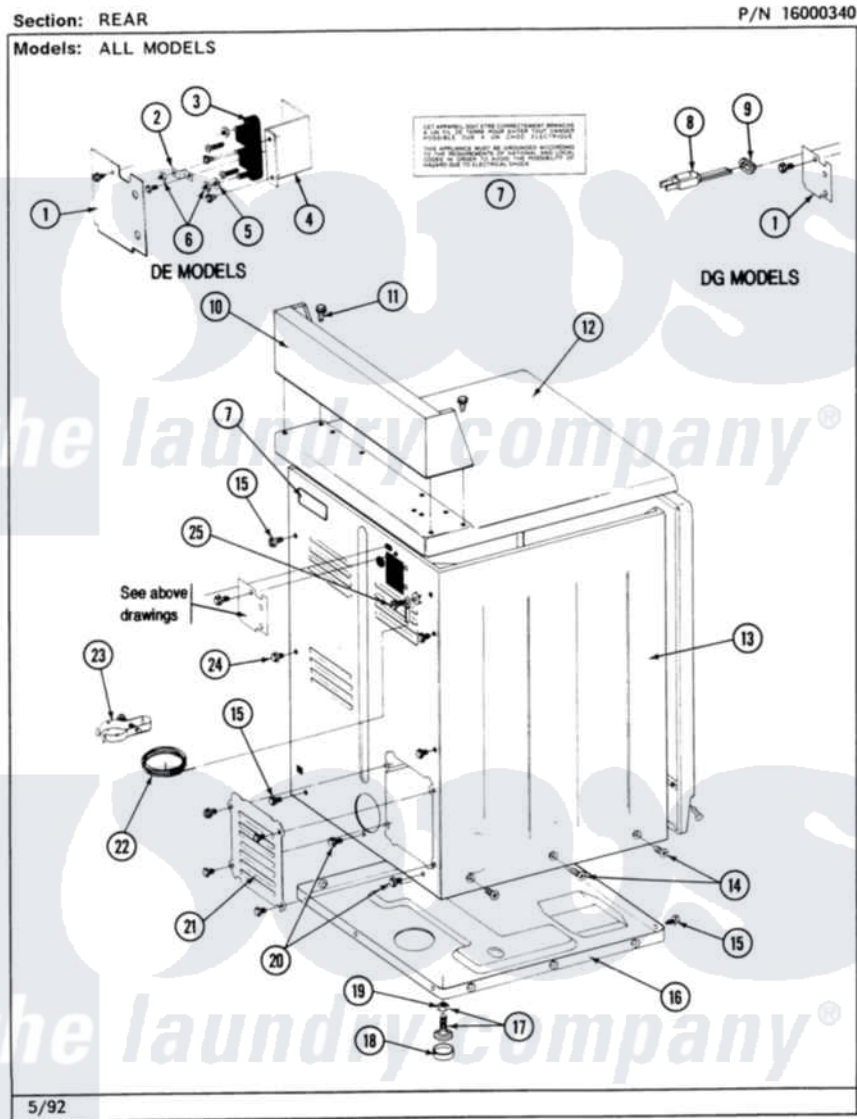

Maytag MDE26CTAEL 02 - REAR

Maytag Commercial Maytag MDE26CTAEL Dryer Parts Parts Diagram 02 - REAR
 Click on the part number to view part

Item	Original Part Number	Replaced By	Status	Part Description
001	Y313561			Screw---NA
"	Y312905		Not Available	COVER, TERMINAL
002	Y311423	489483		Screw 10-32 X 1/2
"	Y312184			Strap, Grounding
003	400008			Block, Terminal
"	Y312209	W10001200		Screw
004	Y313561			Screw---NA
"	Y310632	1163839		Screw
"	Y312904			Bracket, Terminal Block
005	Y311270			Washer, Terminal Block
006	311484	112432		Nut
007	214519			LABEL, ELECTRICAL INSTR. PART NOT USED-GAS MODELS ONLY
008	302521		Not Available	CORD, POWER PART NOT USED-GAS MODELS ONLY
"	305168	33002916		Power Cord, Canadian 240V

009	211881		Grommet, Cord Part Not Used- Gas Models Only
010	NLA	Not Available	CONTROL COVER (WHT)
011	212276	W10116760	Screw
012	307105	Not Available	COVER, TOP ASSY. (WHT)
"	NLA	Not Available	(ALM)
013	NLA	Not Available	CABINET (WHT)
014	213007		Xfor Cabinet See Cabinet, Back
015	Y313561		Screw---NA
016	Y303361	Not Available	BASE ASSY. (UPPER & LOWER)
017	Y305086		Adjustable Leg And Nut
018	Y314137		Foot, Rubber
019	Y052740	62739	Nut, Lock
020	Y310632	1163839	Screw
021	211294	90767	Screw, 8A X 3/8 HeX Washer Head Tapping
"	Y312951	Not Available	ACCESS COVER, BACK
"	Y313559		Screw
022	311155		Ground Wire And Clamp
023	301548		Clamp, Ground Wire
"	NLA	Not Available	SCREW
024	Y310632	1163839	Screw
025	NLA	Not Available	SCREW & WASHER ASSY.