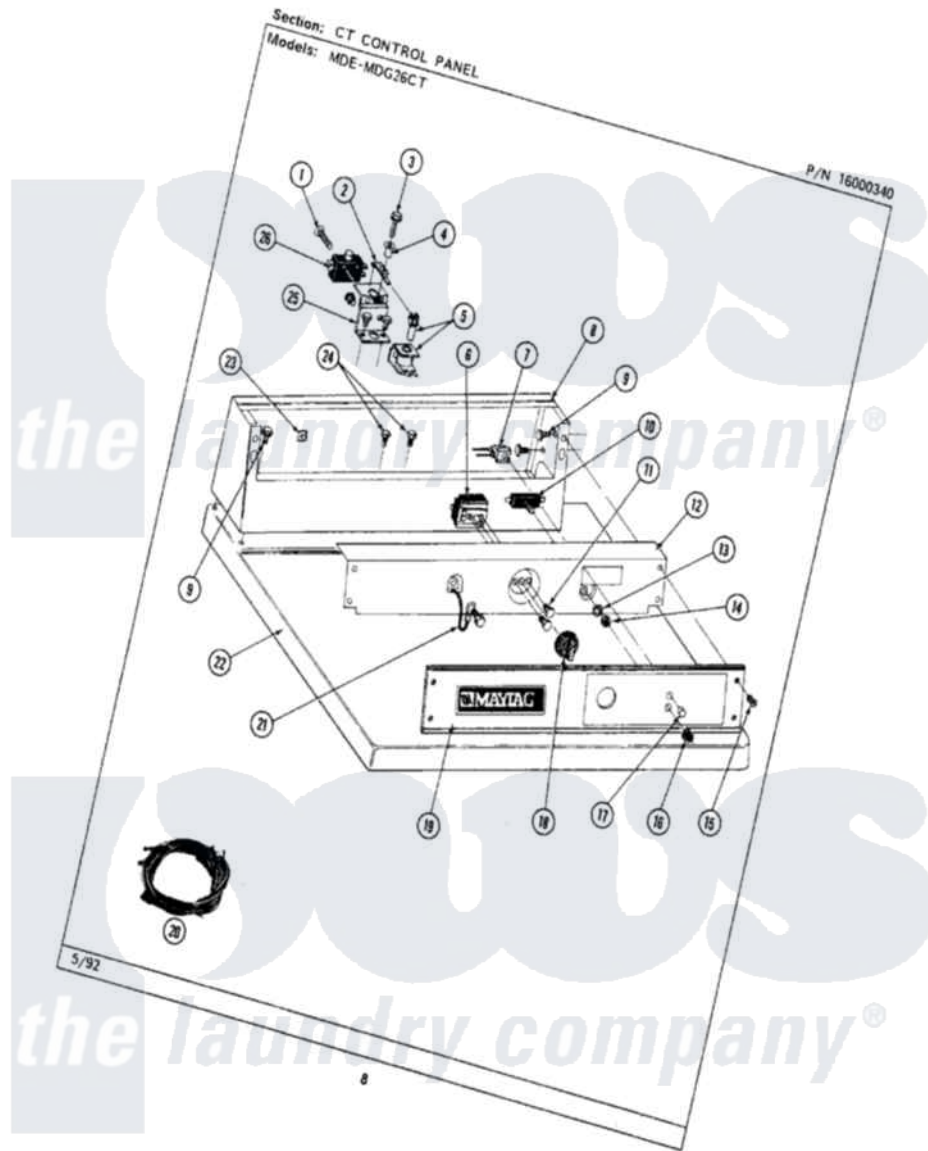

Maytag MDE26CTAEL 03 - CT CONTROL PANEL

Maytag [Commercial Maytag MDE26CTAEL Dryer Parts](#) Parts Diagram 03 - CT CONTROL PANEL
 Click on the part number to view part

Item	Original Part Number	Replaced By	Status	Part Description
001	212950	M0227520		Screw-Tc No.6-32 X 13/16", Preform SwiTch
002	NLA		Not Available	SPRING LEVER, RELAY
003	212949	22001866		Screw, Relay
004	NLA		Not Available	SPACER, ADVANCE RELAY
005	212951			Screw, No.6-32 X 1/4 Inch
"	305393			Solenoid For Relay Assembly
006	307237	W10327105		Switch, Cycle Selection
007	NLA		Not Available	PILOT LIGHT
008	NLA		Not Available	CONTROL COVER (WHT)
009	212276	W10116760		Screw
010	306941	W10149462		Switch, Push-To-Start
011	Y313588	488234		Screw 8-32 X 1/4
012	314912		Not Available	BRACKET, CONTROL PANEL (WHT)
"	NLA		Not Available	(ALM)
013	312751			Lockwasher, Start Switch

014	Y312706	422617	Nut
015	212277		Screw, No.8 X 1/2 Inch
016	Y312702		Knurled Nut, Start Switch
017	215564		Lens, Indicator Light
018	306938		Knob, Selector Switch
019	NLA	Not Available	CONTROL PANEL
020	NLA	Not Available	WIRE HARNESS
021	205810		Wire, Ground
"	211252		Screw, Ground Wire
022	307105	Not Available	COVER, TOP ASSY. (WHT)
"	NLA	Not Available	(ALM)
023	215003		Fastener, Panel And Bracket
024	211294	90767	Screw, 8A X 3/8 HeX Washer Head Tapping
025	211294	90767	Screw, 8A X 3/8 HeX Washer Head Tapping
"	NLA	Not Available	RELAY BRACKET
026	Y303787	Not Available	SWITCH FOR RELAY