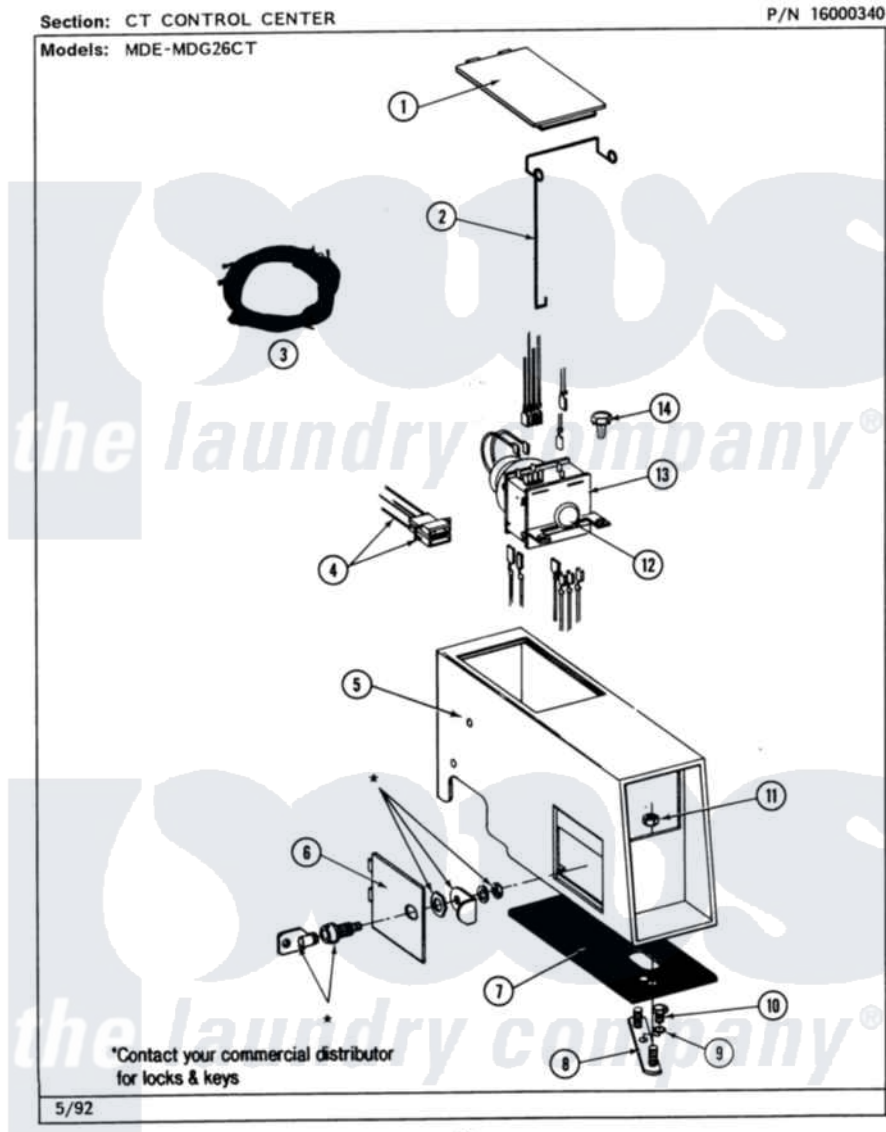

Maytag MDE26CTAEL 04 - CT CONTROL CENTER

18

Maytag Commercial Maytag MDE26CTAEL Dryer Parts Parts Diagram 04 - CT CONTROL CENTER
Click on the part number to view part

Item	Original Part Number	Replaced By	Status	Part Description
001	NLA		Not Available	ACCESS DOOR (WHT)
002	214878			Latch For Access Door
003	NLA		Not Available	WIRE HARNESS
004	NLA		Not Available	HARNESS, TICKET CONTROL
005	NLA		Not Available	OUTER CASE (WHT)
006	NLA		Not Available	ACCESS DOOR (WHT)
007	214660			Gasket, Control Center
008	NLA		Not Available	MTG. STRAP---NA
009	910309			Washer, Mounting Strap
010	211294	90767		Screw, 8A X 3/8 HeX Washer Head Tapping
011	Y052740	62739		Nut, Lock
012	213089			Knob For Timer
"	Y312300			Groov-Pin
013	305867		Not Available	(45 MINS. FOR 303799 & 307142)

"	305868	Not Available	No.303799 & 307141 (37 1/2 MINS)
"	307142		Timer With Knob And Pin
"	NLA	Not Available	TIMER MOTOR
014	212276	W10116760	Screw