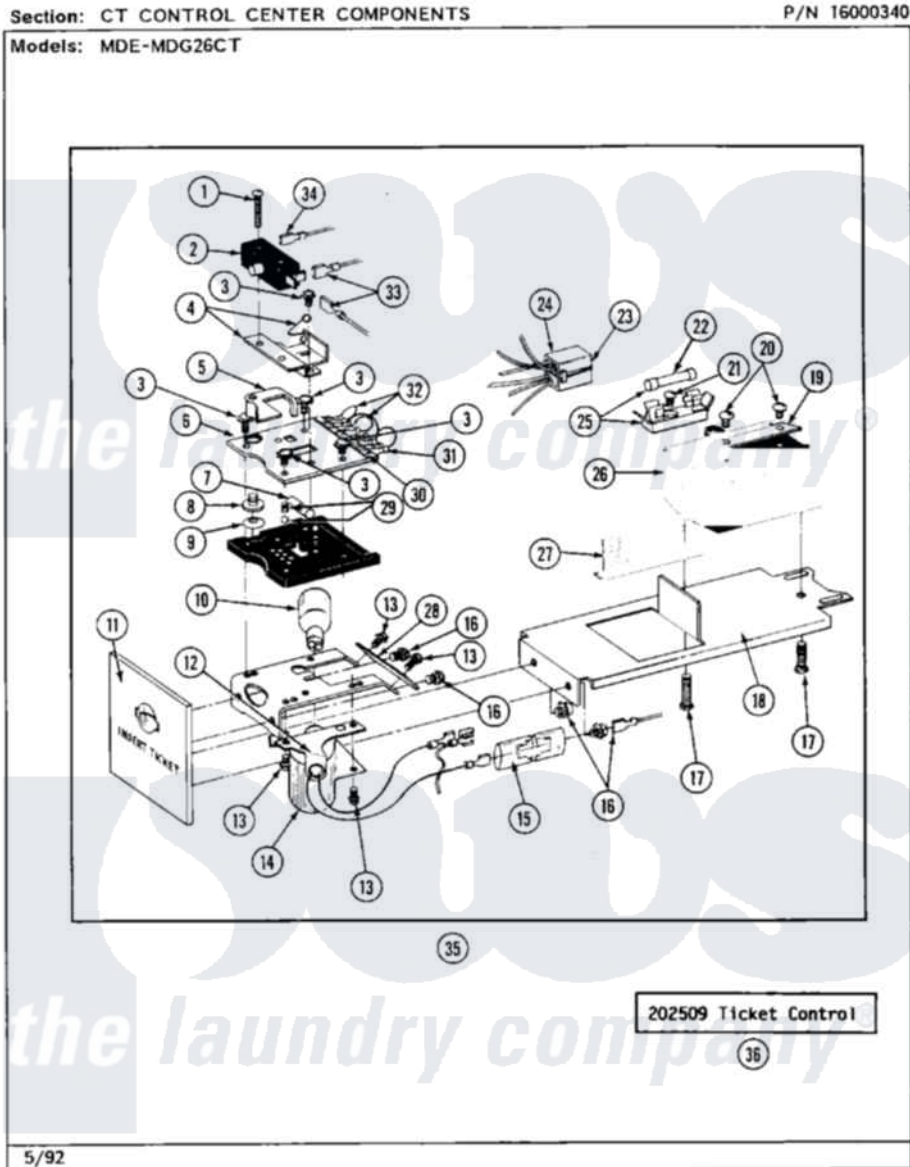

Maytag MDE26CTAEL 05 - CT CONTROL CENTER COMPONENTS

22

Maytag [Commercial Maytag MDE26CTAEL Dryer Parts](#) Parts Diagram 05 - CT CONTROL CENTER COMPONENTS
 Click on the part number to view part

Item	Original Part Number	Replaced By	Status	Part Description
001	NLA		Not Available	SCREW
002	204882		Not Available	SWITCH FOR TICKET CONTROL
003	NLA		Not Available	SEMS SCREW (No.4-40 X 1/2 INC)
004	204881			Cam Plate Assembly
005	214218			Lever, Switch
006	212452			Board, Circuit
007	214275			Roller For Cam
008	214220			Adjustment Thumb Wheel
009	NLA		Not Available	SPRING WASHER
010	202479	A3167501		Lamp Oven, Int.
011	NLA		Not Available	FRONT PLATE, TICKET CONTROL
012	NLA		Not Available	LAMP SOCKET W/BACKET
013	NLA		Not Available	SCREW, SHIELD TO CONTROL
014	212533			SHIELD FOR HEAT LAMP

015	Y201110		Not Available	CONNECTOR, WIRE (INDIC. LIGHT)
016	212519	488234		Screw 8-32 X 1/4
017	211294	90767		Screw, 8A X 3/8 HeX Washer Head Tapping
018	NLA		Not Available	BRACKET, TICKET ASSEMBLY
019	311612		Not Available	COVER, CIRCUIT BOARD TERMINALS
020	311613	Y311711		Screw, Fuse Block
021	NLA		Not Available	SCREW (No.6 X 1/4 INCH)
022	202713	22001555		Fuse
023	213074			Pin Receptacle For Plug
"	NLA		Not Available	PIN, PLUG
024	NLA		Not Available	HARNESS, TICKET CONTROL
025	NLA		Not Available	FUSE BLOCK W/FUSE
026	202477	22003292		Control As
027	NLA		Not Available	SHIELD
028	NLA		Not Available	TICKET DEFLECTOR
029	203140			Contact Ball Kit
030	NLA		Not Available	OVERLAY, CIRCUIT BOARD
031	Y311550		Not Available	SPADE (MINIATURE)
032	NLA		Not Available	JUMPER WIRE (BLACK)
033	NLA		Not Available	SPADE CONNECTOR
034	211737	248562		Terminal
035	NLA		Not Available	TICKET RECEIVER ASSEMBLY
036	202509			Ticket Control Assembly