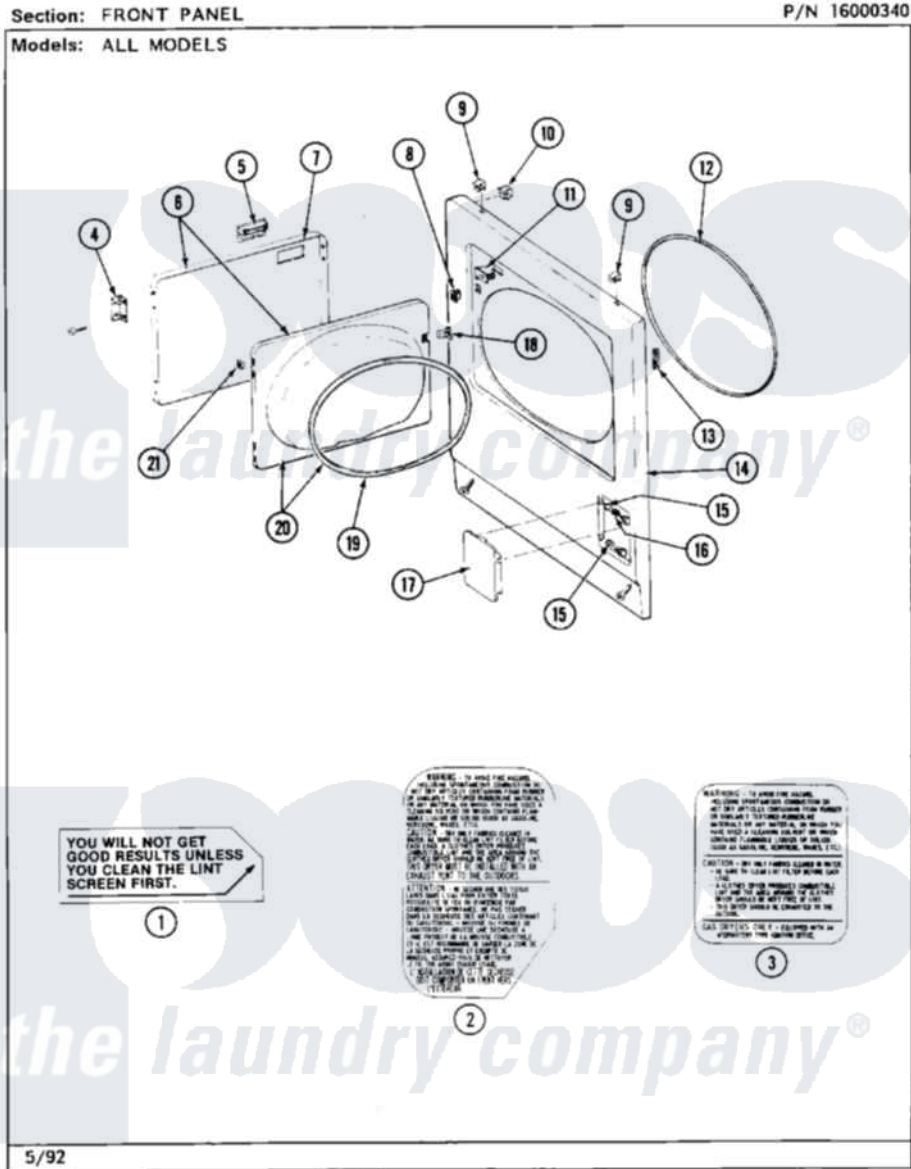

Maytag MDE26CTAEL 06 - FRONT PANEL

Maytag [Commercial Maytag MDE26CTAEL Dryer Parts](#) Parts Diagram 06 - FRONT PANEL
Click on the part number to view part

Item	Original Part Number	Replaced By	Status	Part Description
001	Y313340			LABEL, LINT SCREEN INSTRUCTION
002	314941		Not Available	LABEL, INSTRUCTION
003	314942			INSTRUCTION LABEL
"	NLA		Not Available	INSTRUCTION LABEL
004	307099	33001230		Hinge, Door
"	Y314062			Screw, Door Hinge And Panel
005	312960	489355		Screw, 8 X 1/2
"	314946			Handle White
"	314972			Handle Door ALM
"	NLA		Not Available	(H. WHEAT)
006	NLA		Not Available	(ALM)
"	Y307111		Not Available	DOOR ASSY. COMPLETE (WHT)
007	314966			Panel, Outer
"	NLA		Not Available	(ALM)
008	306436			Door Latch Kit--W

009	212982	22001650	Fastener, Spring
010	Y310376		Clip, Door Switch Harness
011	Y305754	W10169313	Switch-Dor
012	314937		Seal, Front Panel
013	Y313907		Fastener, Twin
014	204439		Screw And Fstner Assembly
"	NLA		Not Available
			PANEL, FRONT (WHT)
015	212949	22001866	Screw, Relay
"	312301		Not Available
			BUSHING FOR ACCESS STUD
"	NLA		Not Available
			BUSHING, ACCESS STUD
016	312369		Sleeve, Access Panel Stud Part Not Used
017	302542		Not Available
			PART NOT USED. (DG ONLY)
"	302542L		Not Available
			PART NOT USED. (DG ONLY)
"	302542M		Not Available
			ACCESS DOOR-HARVEST WHEAT
"	NLA		Not Available
			ACCESS DOOR (WHT)
018	314936	33001305	Strike, Door
"	314944	33001305	Strike, Door
019	314935	33001192	Seal, Door
020	307098		Not Available
			DOOR, INNER (W/SEAL)
021	Y313910		Clip, Door Liner To Outer Panel