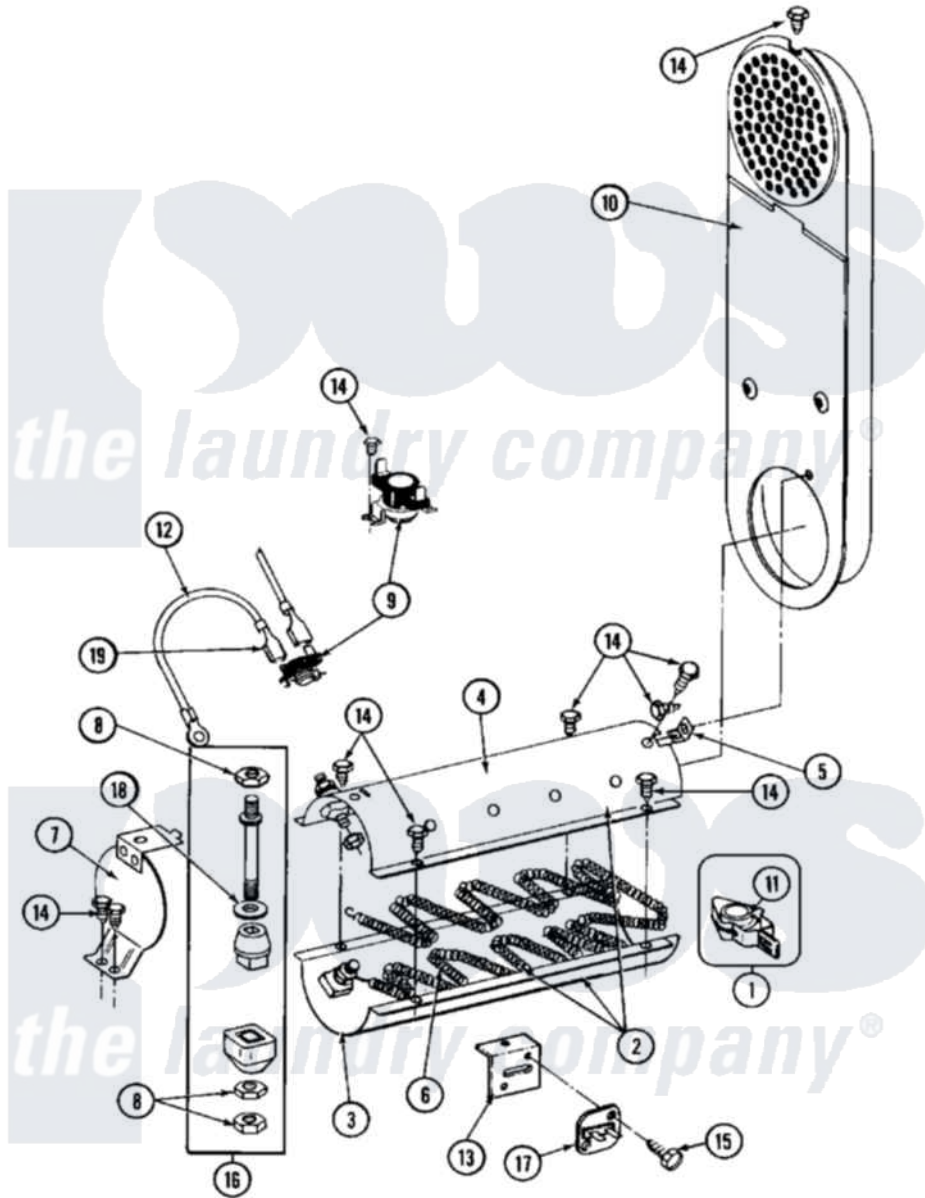

# Maytag MDE26CTAEL 08 - HEATER (A3 SERIES)

Maytag Commercial Maytag MDE26CTAEL Dryer Parts Parts Diagram 08 - HEATER (A3 SERIES)  
 Click on the part number to view part

| Item | Original Part Number   | Replaced By               | Status        | Part Description                        |
|------|------------------------|---------------------------|---------------|---|
| 001  | <a href="#">211294</a> | <a href="#">90767</a>     |               | Screw, 8A X 3/8 HeX Washer Head Tapping |
| 002  | NLA                    |                           | Not Available | INLET DUCT ASSY.                        |
| 003  | <a href="#">314995</a> |                           |               | Enclosure, Heater                       |
| 004  | <a href="#">315346</a> |                           |               | Bracket, Thermal Fuse                   |
| 005  | NLA                    |                           | Not Available | SCREW                                   |
| 006  | <a href="#">307473</a> |                           |               | Fuse, Thermal                           |
| 007  | <a href="#">314998</a> |                           |               | Insulator, Terminal                     |
| 008  | 307187                 | <a href="#">W10116747</a> |               | Heater                                  |
| 009  | <a href="#">314999</a> |                           |               | Shield, Radiant                         |
| 010  | NLA                    |                           | Not Available | SCREW                                   |
| 011  | <a href="#">303396</a> |                           |               | Thermostat, Hi-Limit                    |
| 012  | <a href="#">307181</a> |                           |               | Heater Assembly Complete                |
| "    | <a href="#">307471</a> |                           |               | Heater Assembly Complete                |