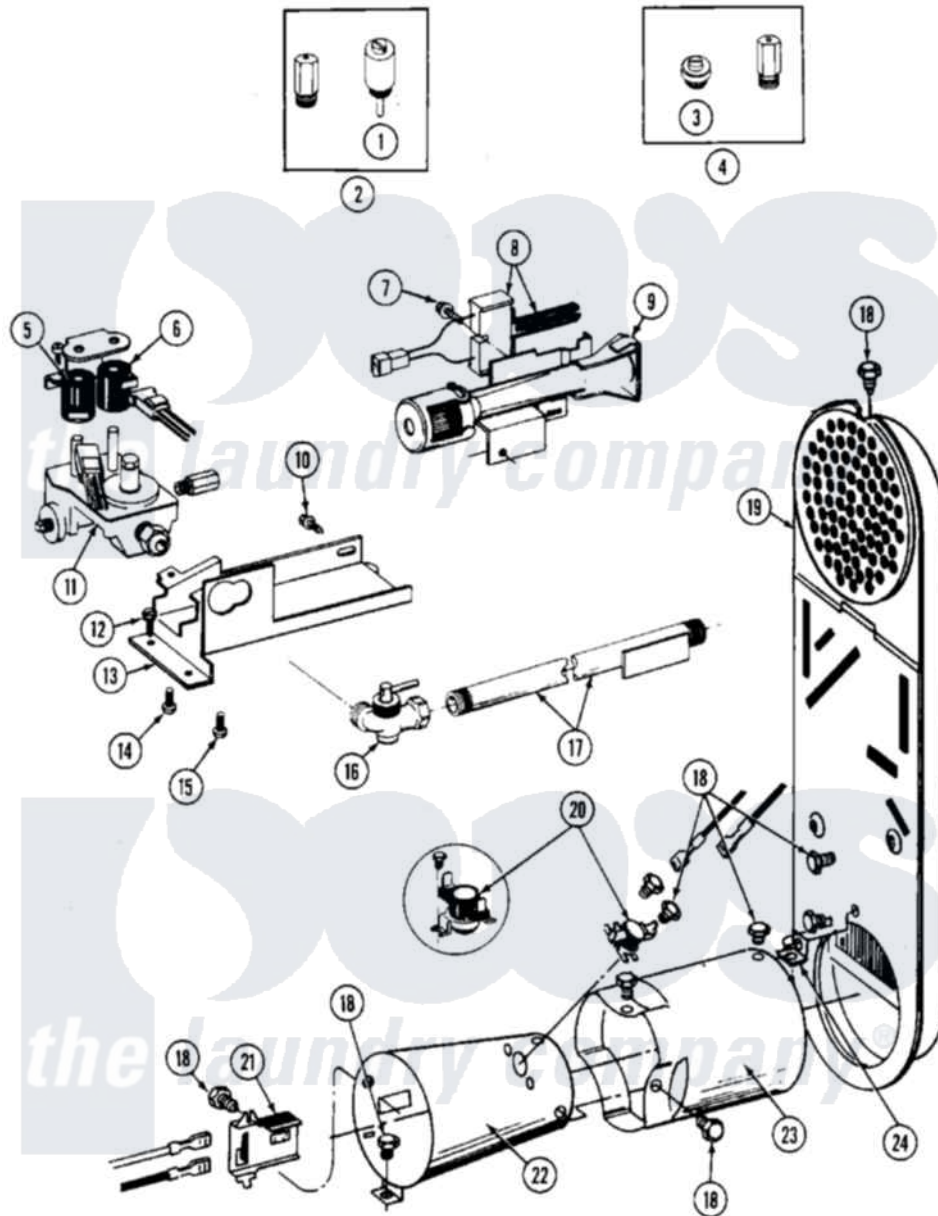

Maytag MDE26CTAEL 09 - MOTOR DRIVE, BLOWER & BASE FRAME

Maytag Commercial Maytag MDE26CTAEL Dryer Parts Parts Diagram 09 - MOTOR DRIVE, BLOWER & BASE FRAME
 Click on the part number to view part

Item	Original Part Number	Replaced By	Status	Part Description
001	Y312961	W10116751		Screw
002	410233	9703438		Ring-Retrn
003	312967			Clamp, Blower Housing
004	Y303836			Blower Wheel Assembly And Clamp
005	Y312893			Housing, Blower
006	901220			Ground Wire
007	Y303358	W10410999		Motor-Drve
008	306207		Not Available	(PROD. No.303358-8 & No.303358-9)
"	NLA		Not Available	SWITCH, MOTOR START-PROD.
"	Y303877		Not Available	SWITCH, MOTOR EXTERNAL START No.303358-2, No.303358-4, 303358-7
"	Y303879			Switch, Motor External Start
009	Y015825			Clip, Motor To Motor Support
010	Y053241			Set Screw, Motor Pulley

011	Y305185	6-3051850	Pulley- MO
012	910343	488234	Screw 8-32 X 1/4
013	Y303945		IDLER SPRING ASSY. W/PLUG
014	Y312959		Poly "V" Belt For Tumbler
015	312958	354987	Ring, Retaining
016	Y312527		Washer, Idler Shaft
017	Y303705	6-3037050	Pulley- ID
018	Y014874		Screw, Idler Arm And Sleeve
019	Y312894	315772	Sleeve, Idler Arm
020	Y303363	6-3033630	Idler Arm
021	211294	90767	Screw, 8A X 3/8 HeX Washer Head Tapping
022	Y313582	W10116756	Spacer
023	NLA		Not Available SUPPORT, MOTOR
024	Y310632	1163839	Screw
025	Y313561		Screw---NA
026	314778		Not Available COVER, BLOWER HOUSING
027	Y312901		Seal, Housing Cover
028	210684		Foot, Adjustable Leg
029	Y302699	22003428	Leg, Adjustable
030	210385		Lock Nut For Adjustable Leg
031	Y303361		Not Available BASE ASSY. (UPPER & LOWER)
032	Y310376		Clip, Door Switch Harness
033	Y303442		EXHAUST DUCT ASSEMBLY
034	410490		Spring, Retainer Wire Harness
035	Y313262	W10116752	Retainer-
036	306199		Relay, Heater