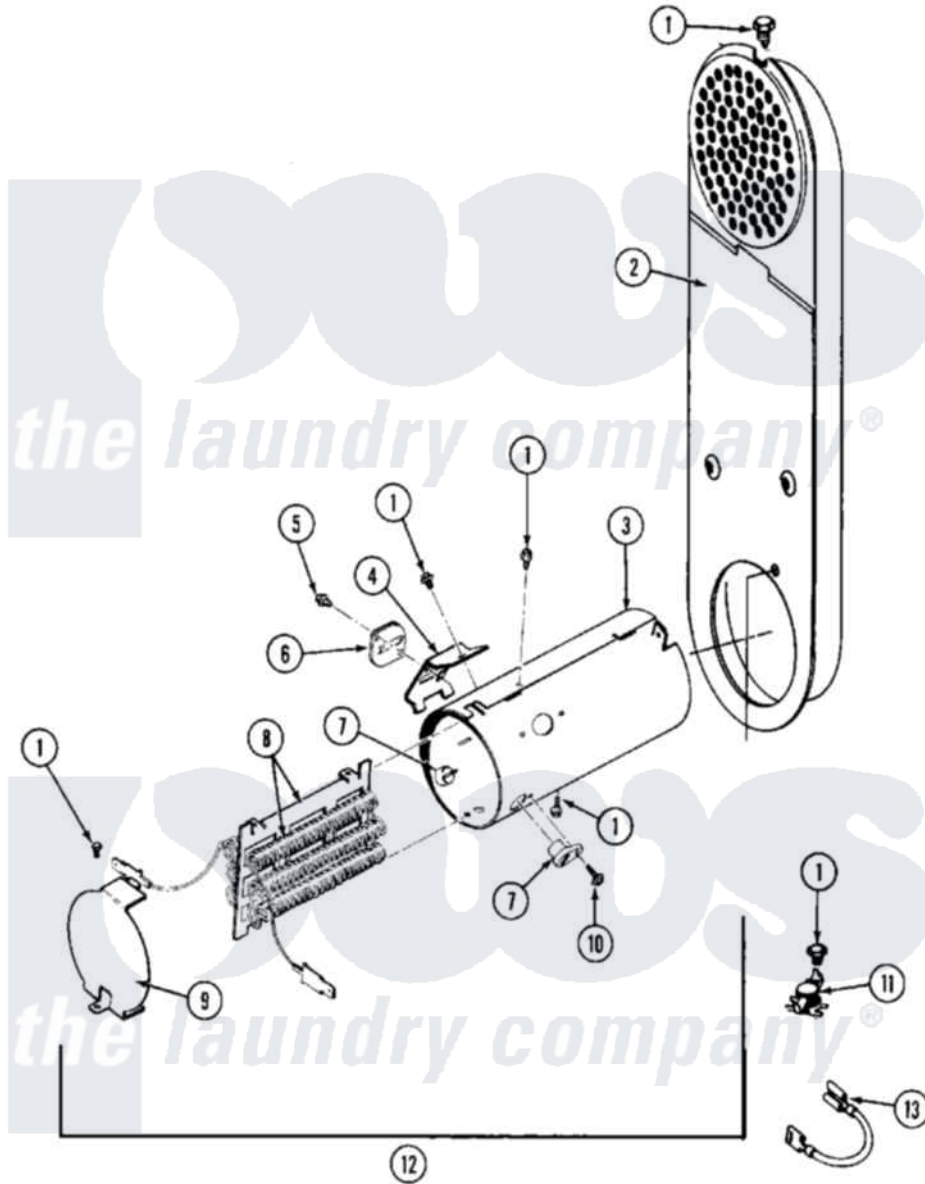

Maytag MDE26CTAEL 11 - HEATER (A0 SERIES)

Maytag Commercial Maytag MDE26CTAEL Dryer Parts Parts Diagram 11 - HEATER (A0 SERIES)
 Click on the part number to view part

Item	Original Part Number	Replaced By	Status	Part Description
001	Y303881			Clip And Insulator Assembly
002	307471			Heater Assembly Complete
003	Y313576			Heater Chamber, Bottom
004	Y313575		Not Available	HEATER CHAMBER, TOP
005	Y312890			Retainer, Heater Chamber
006	Y304837	W10116793		Element
007	304124		Not Available	HEATER SHIELD
008	311484	112432		Nut
009	303396			Thermostat, Hi-Limit
010	NLA		Not Available	INLET DUCT ASSY.
011	Y313270			Insulator For Heater Elemen
012	Y304693			Jumper Wire
013	315046			MOUNTING BRACKET
014	211294	90767		Screw, 8A X 3/8 HeX Washer Head Tapping
015	NLA		Not Available	SCREW
016	Y304596			Terminal Insulator Assembly

017 [307473](#)

Fuse, Thermal

018 [311093](#)

Washer, Terminal Connection

019 [210745](#)

Wire Terminal