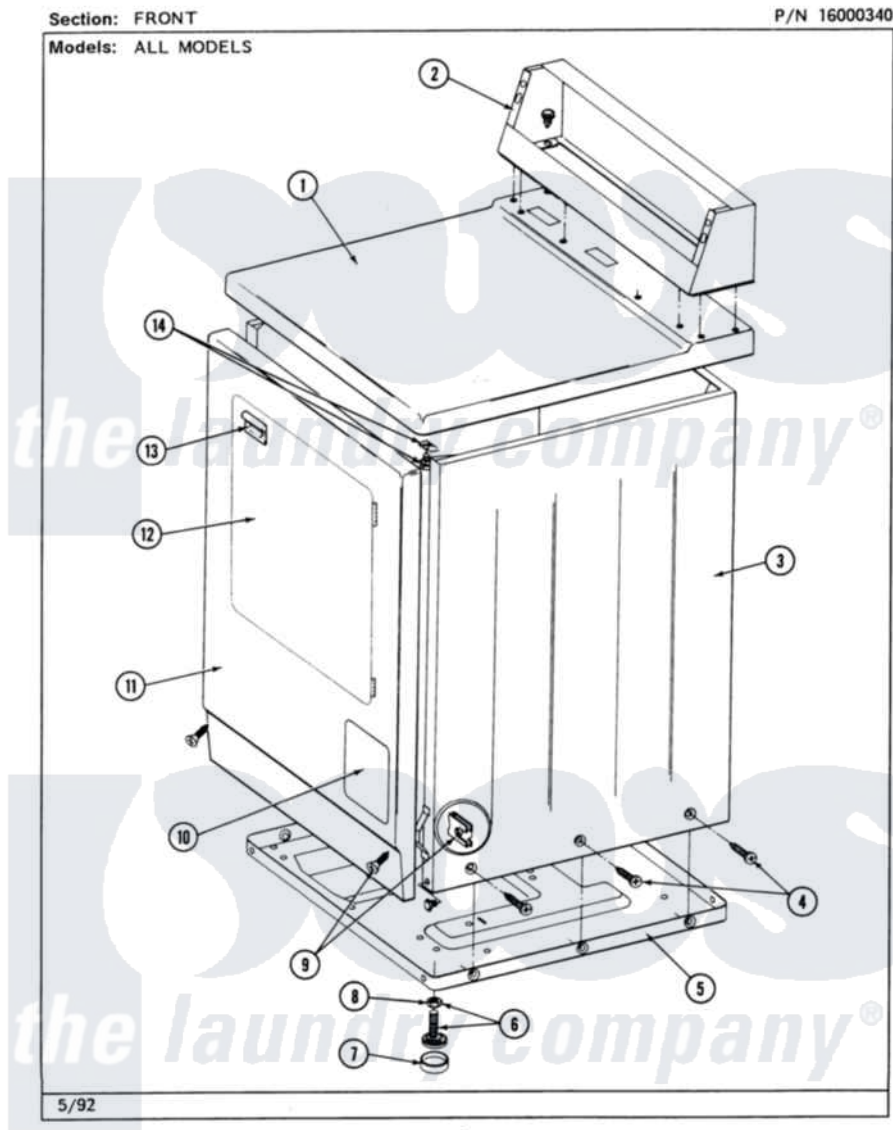

Maytag MDE26CTAEW 01 - FRONT

2

Maytag Commercial Maytag MDE26CTAEW Dryer Parts Parts Diagram 01 - FRONT
 Click on the part number to view part

Item	Original Part Number	Replaced By	Status	Part Description
001	307104			Top Cover Assembly
"	NLA		Not Available	(ALM)
002	212276	W10116760		Screw
"	NLA		Not Available	CONTROL COVER (WHT)
003	NLA		Not Available	CABINET (WHT)
"	Y310632	1163839		Screw
004	213007			Xfor Cabinet See Cabinet, Back
005	Y303361		Not Available	BASE ASSY. (UPPER & LOWER)
006	Y305086			Adjustable Leg And Nut
007	Y314137			Foot, Rubber
008	Y052740	62739		Nut, Lock
009	204439			Screw And Fstner Assembly
010	302542		Not Available	PART NOT USED. (DG ONLY)
"	302542L		Not Available	PART NOT USED. (DG ONLY)
"	302542M		Not Available	ACCESS DOOR-HARVEST

		Not Available	WHEAT
"	NLA	Not Available	ACCESS DOOR (WHT)
011	NLA	Not Available	FRONT PANEL ASSY. (WHT)
012	308061	Not Available	DOOR ASSY. COMPLETE (WHT)
"	NLA	Not Available	(ALM)
013	314946		Handle White
"	314972		Handle Door ALM
"	NLA	Not Available	(H. WHEAT)
014	204445		Screw And Fastener Assembly