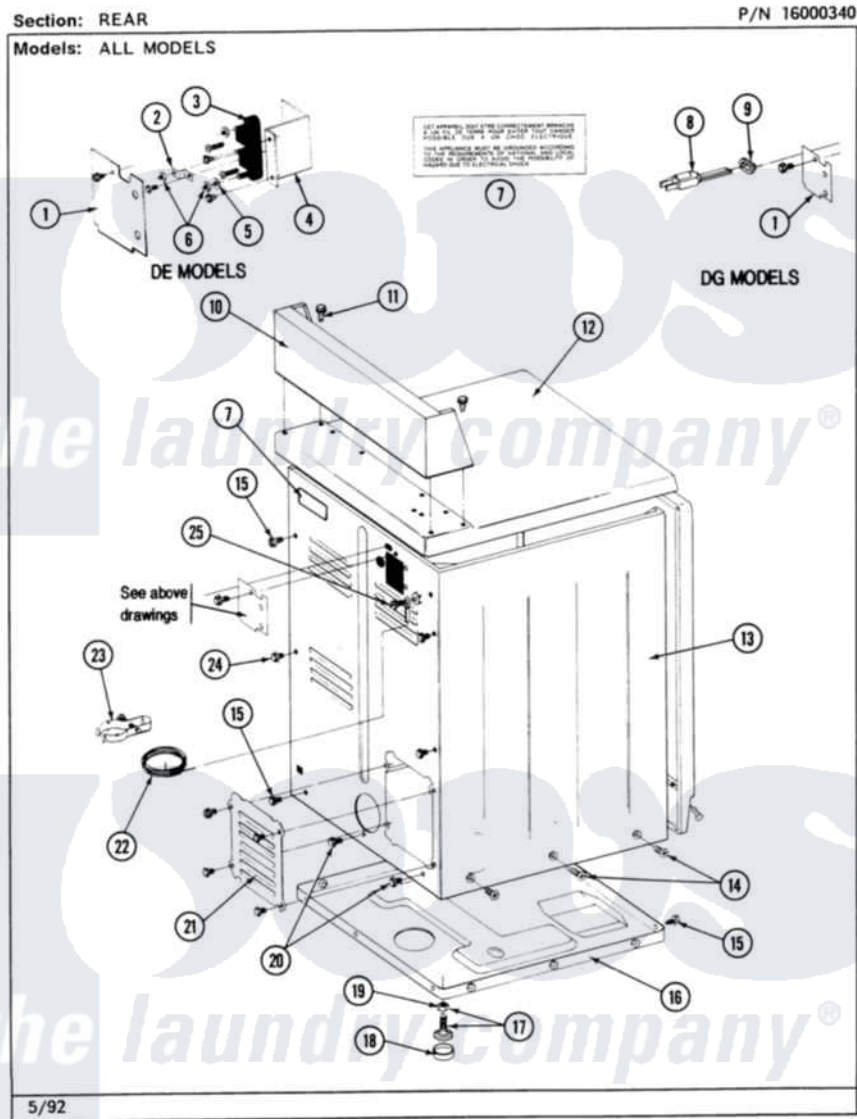

# Maytag MDE26CTAEW 02 - REAR

4

Maytag [Commercial Maytag MDE26CTAEW Dryer Parts](#) Parts Diagram 02 - REAR  
Click on the part number to view part

Item	Original Part Number	Replaced By	Status	Part Description
001	<a href="#">Y313561</a>			Screw---NA
"	Y312905		Not Available	COVER, TERMINAL
002	Y311423	<a href="#">489483</a>		Screw 10-32 X 1/2
"	<a href="#">Y312184</a>			Strap, Grounding
003	<a href="#">400008</a>			Block, Terminal
"	<a href="#">Y312209</a>	<a href="#">W10001200</a>		Screw
004	<a href="#">Y313561</a>			Screw---NA
"	Y310632	<a href="#">1163839</a>		Screw
"	<a href="#">Y312904</a>			Bracket, Terminal Block
005	<a href="#">Y311270</a>			Washer, Terminal Block
006	<a href="#">311484</a>	<a href="#">112432</a>		Nut
007	<a href="#">214519</a>			LABEL, ELECTRICAL INSTR. PART NOT USED-GAS MODELS ONLY
008	302521		Not Available	CORD, POWER PART NOT USED-GAS MODELS ONLY
"	305168	<a href="#">33002916</a>		Power Cord, Canadian 240V

009	<a href="#">211881</a>		Grommet, Cord Part Not Used- Gas Models Only
010	NLA	Not Available	CONTROL COVER (WHT)
011	212276	<a href="#">W10116760</a>	Screw
012	307105	Not Available	COVER, TOP ASSY. (WHT)
"	NLA	Not Available	(ALM)
013	NLA	Not Available	CABINET (WHT)
014	<a href="#">213007</a>		Xfor Cabinet See Cabinet, Back
015	<a href="#">Y313561</a>		Screw---NA
016	Y303361	Not Available	BASE ASSY. (UPPER & LOWER)
017	<a href="#">Y305086</a>		Adjustable Leg And Nut
018	<a href="#">Y314137</a>		Foot, Rubber
019	<a href="#">Y052740</a>	<a href="#">62739</a>	Nut, Lock
020	Y310632	<a href="#">1163839</a>	Screw
021	<a href="#">211294</a>	<a href="#">90767</a>	Screw, 8A X 3/8 HeX Washer Head Tapping
"	Y312951	Not Available	ACCESS COVER, BACK
"	<a href="#">Y313559</a>		Screw
022	<a href="#">311155</a>		Ground Wire And Clamp
023	<a href="#">301548</a>		Clamp, Ground Wire
"	NLA	Not Available	SCREW
024	Y310632	<a href="#">1163839</a>	Screw
025	NLA	Not Available	SCREW & WASHER ASSY.