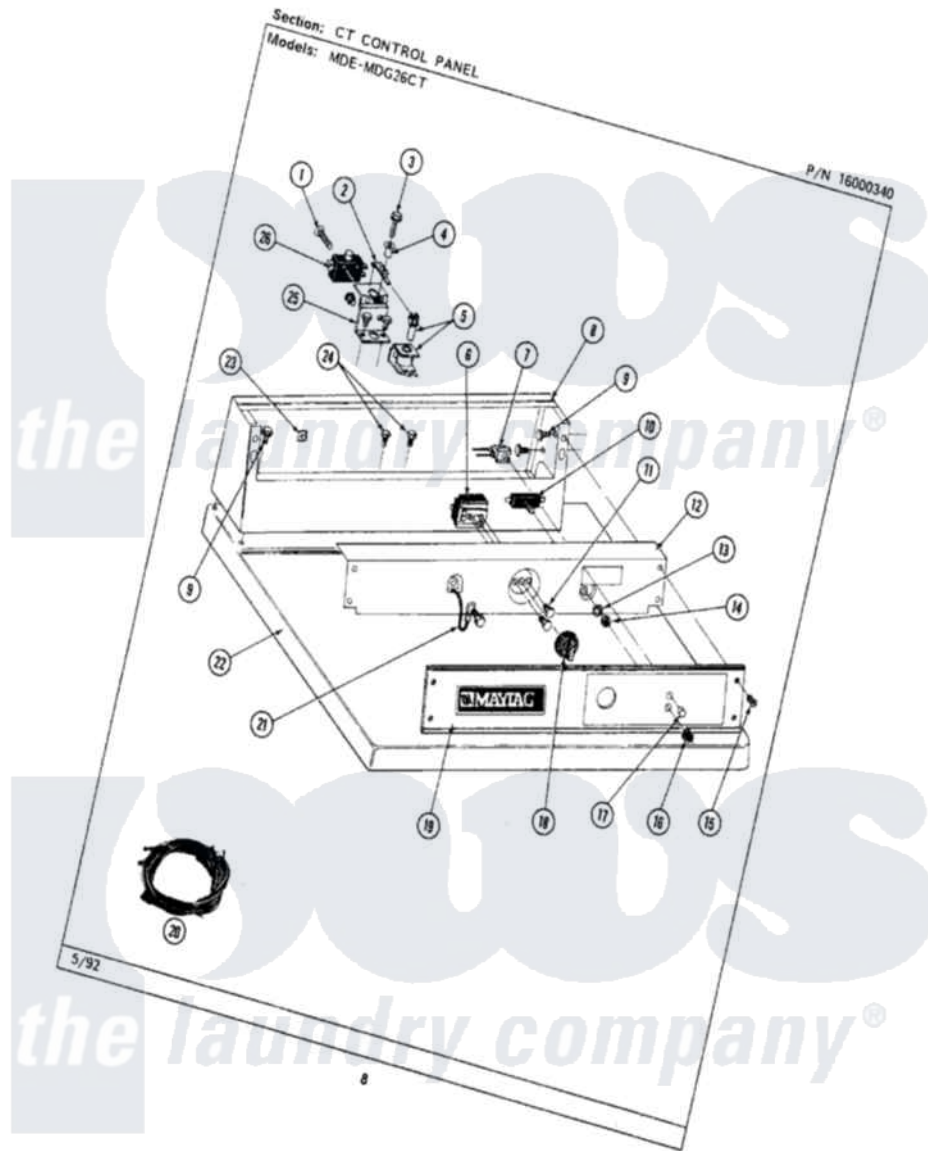

Maytag MDE26CTAEW 03 - CT CONTROL PANEL

Maytag [Commercial Maytag MDE26CTAEW Dryer Parts](#) Parts Diagram 03 - CT CONTROL PANEL
 Click on the part number to view part

Item	Original Part Number	Replaced By	Status	Part Description
001	212950	M0227520		Screw-Tc No.6-32 X 13/16", Preform SwiTch
002	NLA		Not Available	SPRING LEVER, RELAY
003	212949	22001866		Screw, Relay
004	NLA		Not Available	SPACER, ADVANCE RELAY
005	212951			Screw, No.6-32 X 1/4 Inch
"	305393			Solenoid For Relay Assembly
006	307237	W10327105		Switch, Cycle Selection
007	NLA		Not Available	PILOT LIGHT
008	NLA		Not Available	CONTROL COVER (WHT)
009	212276	W10116760		Screw
010	306941	W10149462		Switch, Push-To-Start
011	Y313588	488234		Screw 8-32 X 1/4
012	314912		Not Available	BRACKET, CONTROL PANEL (WHT)
"	NLA		Not Available	(ALM)
013	312751			Lockwasher, Start Switch

014	Y312706	422617	Nut
015	212277		Screw, No.8 X 1/2 Inch
016	Y312702		Knurled Nut, Start Switch
017	215564		Lens, Indicator Light
018	306938		Knob, Selector Switch
019	NLA	Not Available	CONTROL PANEL
020	NLA	Not Available	WIRE HARNESS
021	205810		Wire, Ground
"	211252		Screw, Ground Wire
022	307105	Not Available	COVER, TOP ASSY. (WHT)
"	NLA	Not Available	(ALM)
023	215003		Fastener, Panel And Bracket
024	211294	90767	Screw, 8A X 3/8 HeX Washer Head Tapping
025	211294	90767	Screw, 8A X 3/8 HeX Washer Head Tapping
"	NLA	Not Available	RELAY BRACKET
026	Y303787	Not Available	SWITCH FOR RELAY