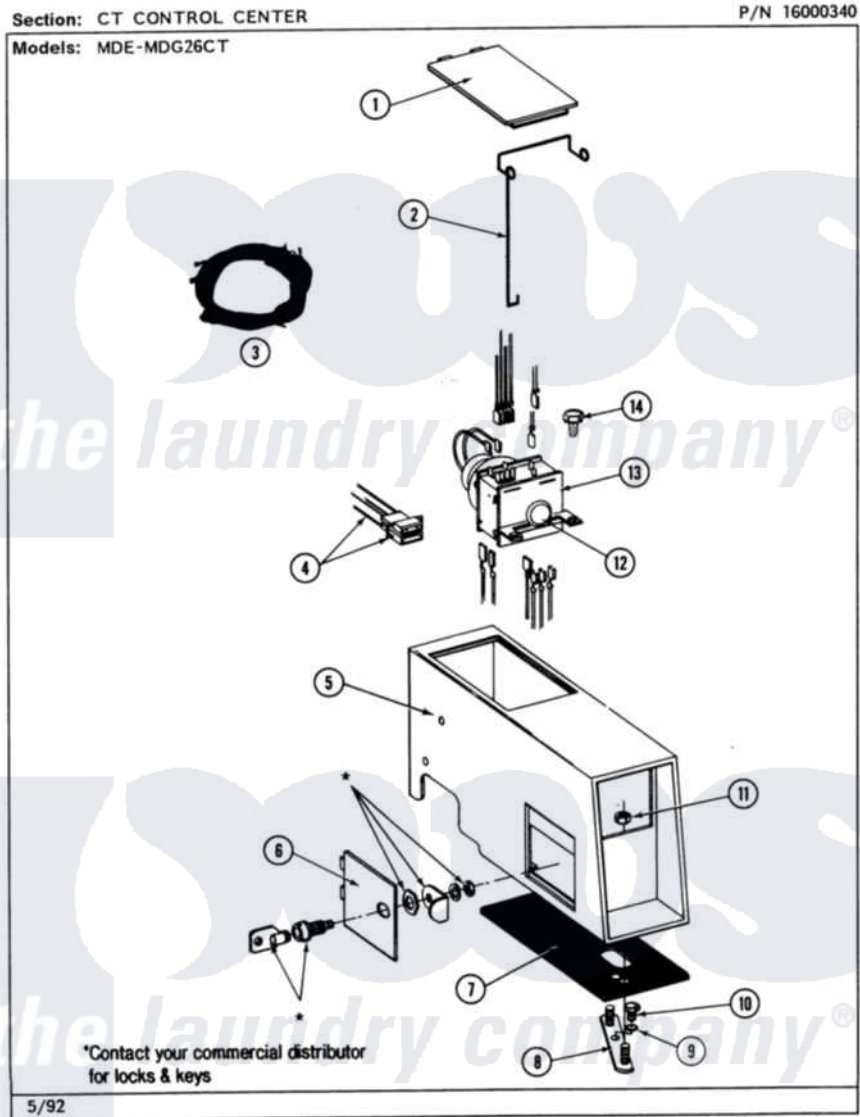

Maytag MDE26CTAEW 04 - CT CONTROL CENTER

18

Maytag [Commercial Maytag MDE26CTAEW Dryer Parts](#) Parts Diagram 04 - CT CONTROL CENTER
 Click on the part number to view part

Item	Original Part Number	Replaced By	Status	Part Description
001	NLA		Not Available	ACCESS DOOR (WHT)
002	214878			Latch For Access Door
003	NLA		Not Available	WIRE HARNESS
004	NLA		Not Available	HARNESS, TICKET CONTROL
005	NLA		Not Available	OUTER CASE (WHT)
006	NLA		Not Available	ACCESS DOOR (WHT)
007	214660			Gasket, Control Center
008	NLA		Not Available	MTG. STRAP---NA
009	910309			Washer, Mounting Strap
010	211294	90767		Screw, 8A X 3/8 HeX Washer Head Tapping
011	Y052740	62739		Nut, Lock
012	213089			Knob For Timer
"	Y312300			Groov-Pin
013	305867		Not Available	(45 MINS. FOR 303799 & 307142)

"	305868	Not Available	No.303799 & 307141 (37 1/2 MINS)
"	307142		Timer With Knob And Pin
"	NLA	Not Available	TIMER MOTOR
014	212276	W10116760	Screw