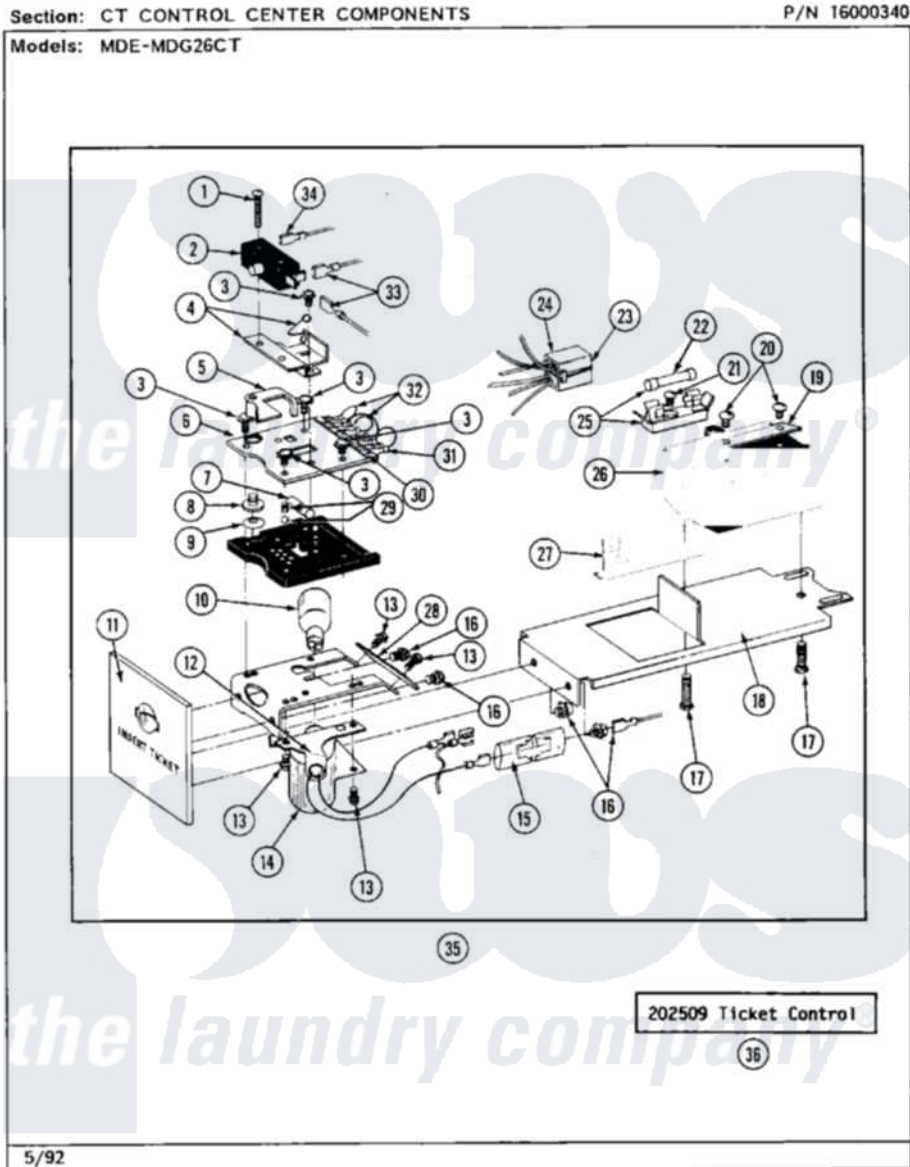

Maytag MDE26CTAEW 05 - CT CONTROL CENTER COMPONENTS

22

Maytag [Commercial Maytag MDE26CTAEW Dryer Parts](#) Parts Diagram 05 - CT CONTROL CENTER COMPONENTS

[Click on the part number to view part](#)

Item	Original Part Number	Replaced By	Status	Part Description
001	NLA		Not Available	SCREW
002	204882		Not Available	SWITCH FOR TICKET CONTROL
003	NLA		Not Available	SEMS SCREW (No.4-40 X 1/2 INC)
004	204881			Cam Plate Assembly
005	214218			Lever, Switch
006	212452			Board, Circuit
007	214275			Roller For Cam
008	214220			Adjustment Thumb Wheel
009	NLA		Not Available	SPRING WASHER
010	202479	A3167501		Lamp Oven, Int.
011	NLA		Not Available	FRONT PLATE, TICKET CONTROL
012	NLA		Not Available	LAMP SOCKET W/BACKET
013	NLA		Not Available	SCREW, SHIELD TO CONTROL
014	212533			SHIELD FOR HEAT LAMP

015	Y201110		Not Available	CONNECTOR, WIRE (INDIC. LIGHT)
016	212519	488234		Screw 8-32 X 1/4
017	211294	90767		Screw, 8A X 3/8 HeX Washer Head Tapping
018	NLA		Not Available	BRACKET, TICKET ASSEMBLY
019	311612		Not Available	COVER, CIRCUIT BOARD TERMINALS
020	311613	Y311711		Screw, Fuse Block
021	NLA		Not Available	SCREW (No.6 X 1/4 INCH)
022	202713	22001555		Fuse
023	213074			Pin Receptacle For Plug
"	NLA		Not Available	PIN, PLUG
024	NLA		Not Available	HARNESS, TICKET CONTROL
025	NLA		Not Available	FUSE BLOCK W/FUSE
026	202477	22003292		Control As
027	NLA		Not Available	SHIELD
028	NLA		Not Available	TICKET DEFLECTOR
029	203140			Contact Ball Kit
030	NLA		Not Available	OVERLAY, CIRCUIT BOARD
031	Y311550		Not Available	SPADE (MINIATURE)
032	NLA		Not Available	JUMPER WIRE (BLACK)
033	NLA		Not Available	SPADE CONNECTOR
034	211737	248562		Terminal
035	NLA		Not Available	TICKET RECEIVER ASSEMBLY
036	202509			Ticket Control Assembly