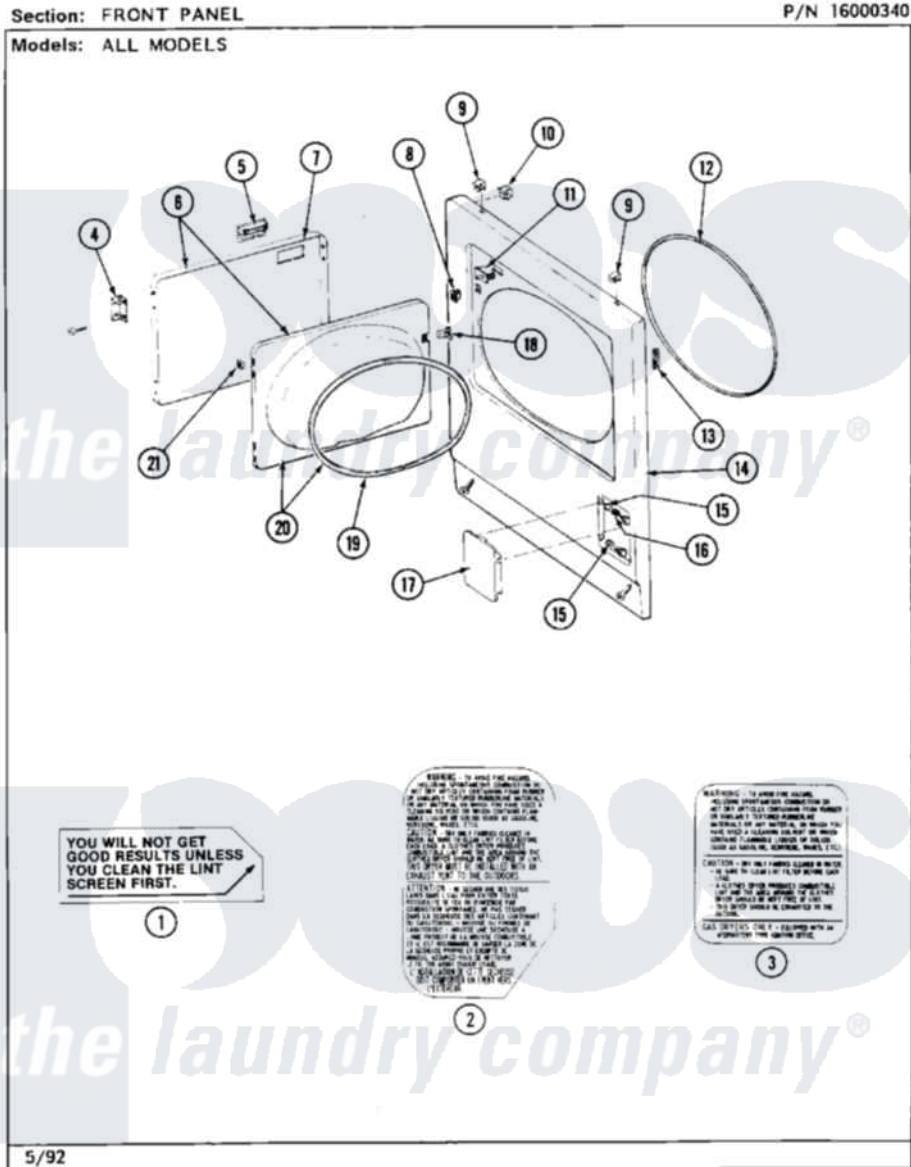

# Maytag MDE26CTAEW 06 - FRONT PANEL

24

Maytag [Commercial Maytag MDE26CTAEW Dryer Parts](#) Parts Diagram 06 - FRONT PANEL  
Click on the part number to view part

Item	Original Part Number	Replaced By	Status	Part Description
001	<a href="#">Y313340</a>			LABEL, LINT SCREEN INSTRUCTION
002	314941		Not Available	LABEL, INSTRUCTION
003	<a href="#">314942</a>			INSTRUCTION LABEL
"	NLA		Not Available	INSTRUCTION LABEL
004	307099	<a href="#">33001230</a>		Hinge, Door
"	<a href="#">Y314062</a>			Screw, Door Hinge And Panel
005	312960	<a href="#">489355</a>		Screw, 8 X 1/2
"	<a href="#">314946</a>			Handle White
"	<a href="#">314972</a>			Handle Door ALM
"	NLA		Not Available	(H. WHEAT)
006	NLA		Not Available	(ALM)
"	Y307111		Not Available	DOOR ASSY. COMPLETE (WHT)
007	<a href="#">314966</a>			Panel, Outer
"	NLA		Not Available	(ALM)
008	<a href="#">306436</a>			Door Latch Kit--W

009	212982	<a href="#">22001650</a>	Fastener, Spring
010	<a href="#">Y310376</a>		Clip, Door Switch Harness
011	Y305754	<a href="#">W10169313</a>	Switch-Dor
012	<a href="#">314937</a>		Seal, Front Panel
013	<a href="#">Y313907</a>		Fastener, Twin
014	<a href="#">204439</a>		Screw And Fstner Assembly
"	NLA		Not Available
			PANEL, FRONT (WHT)
015	212949	<a href="#">22001866</a>	Screw, Relay
"	312301		Not Available
			BUSHING FOR ACCESS STUD
"	NLA		Not Available
			BUSHING, ACCESS STUD
016	<a href="#">312369</a>		Sleeve, Access Panel Stud Part Not Used
017	302542		Not Available
			PART NOT USED. (DG ONLY)
"	302542L		Not Available
			PART NOT USED. (DG ONLY)
"	302542M		Not Available
			ACCESS DOOR-HARVEST WHEAT
"	NLA		Not Available
			ACCESS DOOR (WHT)
018	314936	<a href="#">33001305</a>	Strike, Door
"	314944	<a href="#">33001305</a>	Strike, Door
019	314935	<a href="#">33001192</a>	Seal, Door
020	307098		Not Available
			DOOR, INNER (W/SEAL)
021	<a href="#">Y313910</a>		Clip, Door Liner To Outer Panel